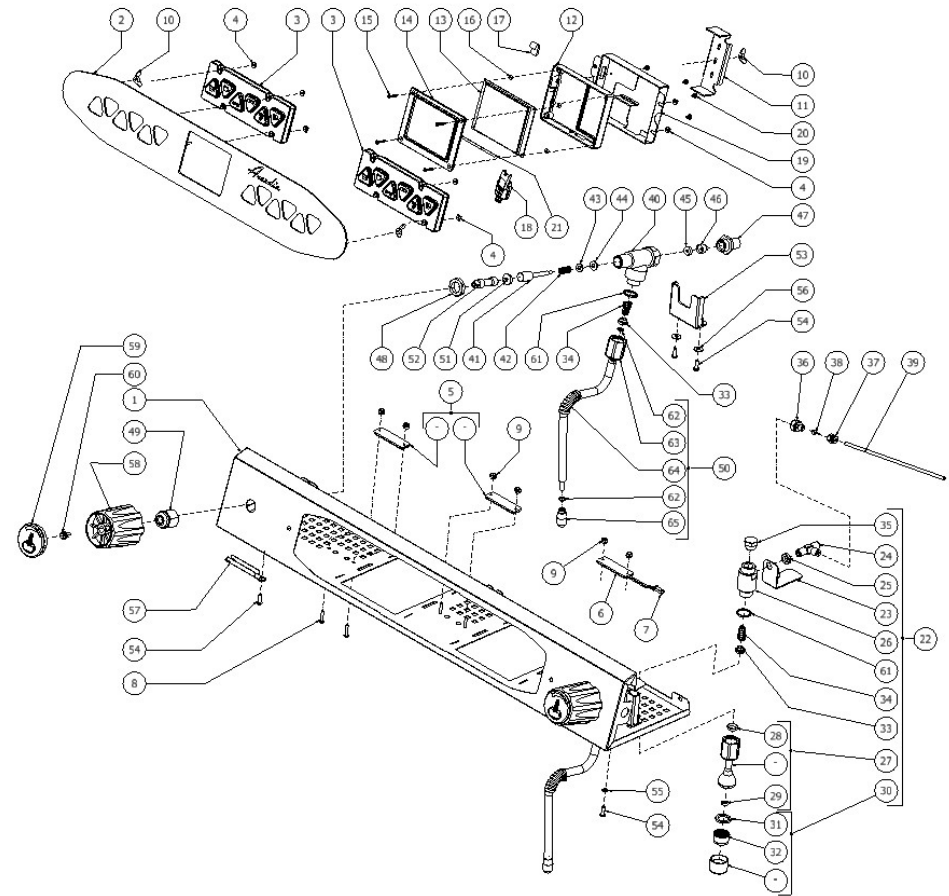

BEZZERA

ARCADIA NEW PID

TABLE 2
ARCADIA PID

BEZZERA

ARCADIA NEW PID

TABLE 2
ARCADIA PID

POS	CODE	DESCRIPTION
27	5966568	WATER TUBE LINEAR SPHERE 14,3
28	5494020	GLOBE GASKET 14.3 PTFE
29	7496084	GASKET OR D6,4X1,9 NBR70
30	5226601TW	WATER HOSE TERMINAL
31	5493003	GASKET D20.5X15 H1.5 NBR 70SH
32	5471037	ACETALIC AIR FILTER
33	5190501	CUP FOR FITTING PTFE/GLASS
34	5471532.01	SPRING FOR ARTICULATION
35	5226405AL	PLUG 1/4
36	7303064TR	STRAIGHT FITTING BODY F1/8
37	7303059	NUT
38	7303060	OGIVE FOR FITTING 1/8"
39	5194634	TUBE PTFE 4X180
40	5283058AL	TAP BODY 3/8
41	5260205DL	SHAFT D12X60,5 AISI303
42	5471513	SPRING D8 H17 AISI302
43	5261801	WASHER D11
44	5494004	GASKET D12 X 6 PTFE GRAPHITIZED
45	5496042	GASKET D11X4X4 EPT 70
46	5224603AL	GASKET HOLDER D12X12 OT57USA
47	5225309.01AL	FITTING M13X3/8
48	5221826	NUT 3/8
49	5221882CM	CHROMED LOCKING NUT 3/8
50	7479993.03	STEAM TUBE 4 HOLES
51	5260600	STUD
52	5220415.01	TAP AUCTION
53	5058479LL	STEAM TAP SUPPORT W/COMPASSES
54	7819901	SCREW TBEI M4X12 ISO 7380 A2 INOX
55	7814001	WASHER D4 DIN 6798A A2
56	7815005	FLAT WASHER D4.5X12 A2 AISI304

BEZZERA

ARCADIA NEW PID

TABLE 2
ARCADIA PID

BEZZERA

ARCADIA NEW PID

TABLE 2
ARCADIA PID

POS	CODE	DESCRIPTION
57	5053067LW	REGULATION TAP COVER
58	5371816	HANDLE D54 MATT BLACK K30
59	5373932CM	STEAM CAP D45 CHROMED
60	7819920	SCREWS TE M5X10 C/KNURLED STAINLESS
61	5494021	NUT GASKET PTFE H=1,5
62	7496095	OR GASKET 6X1.2 EPDM70
63	5221872.01	LOOSEN NUT 3/8"G H25 AISI303
64	7371004	STEAM PIPE PROTECTION
65	7305022R	TERMINAL STEAM 4 HOLE Ø1,2