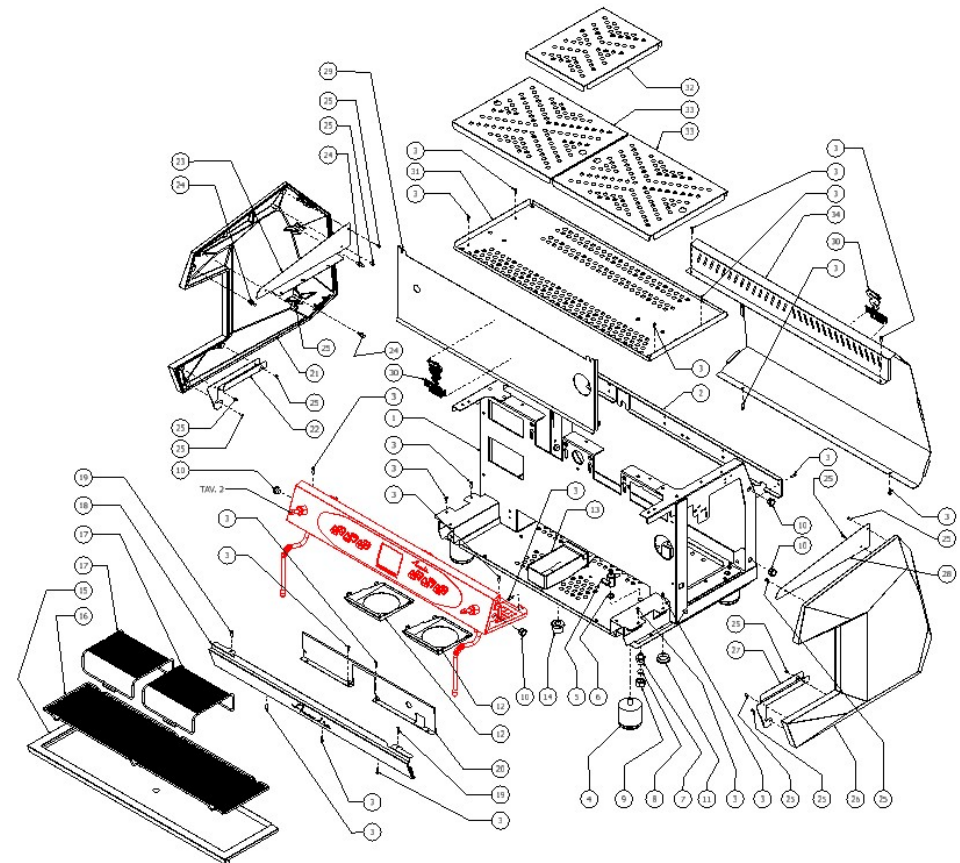

BEZZERA

ARCADIA NEW PID

TABLE 1
ARCADIA PID

BEZZERA

ARCADIA NEW PID

TABLE 1
ARCADIA PID

POS	CODE	DESCRIPTION
20	5053040.01LW	BASEMENT PROTECTION ARCADIA 2GR
20	5053041.01LW	BASEMENT PROTECTION ARCADIA 3GR
21	5370922VN	BLACK LEFT SIDE PANEL+LOGO VINTAGE
21	5370922YI	WHITE LEFT SIDE PANEL+LOGO VINTAGE
21	5370922YV	GREEN LEFT SIDE PANEL+LOGO VINTAGE
22	5056014LW	LEFT LATERAL BOTTOM SIDE-ARCADIA
23	5056015LW	LEFT LATERAL TOP SIDE-ARCADIA
24	7999915	STUD M6
25	7819908	SCREW TTEI M4X8
26	5370921YI	WHITE RIGHT SIDE PANEL+LOGO VINTAGE
26	5370921VN	BLACK RIGHT SIDE PANEL+LOGO VINTAGE
26	5370921YV	GREEN RIGHT SIDE PANEL+LOGO VINTAGE
27	5056012LW	RIGHT LATERAL BOTTOM SIDE-ARCADIA
28	5056013LW	RIGHT LATERAL TOP SIDE-ARCADIA
29	5094926LW	ARCADIA FRONTAL GROUP 1GR WITHOUT LOGO
29	5094911LW	ARCADIA FRONTAL GROUP 2GR WITHOUT LOGO
29	5094924LW	ARCADIA FRONTAL GROUP 3GR WITHOUT LOGO
30	5521563	BEZZERA BLACK LOGO LABEL 101X75
31	5056343LW	CUPS-HEATER 1GR.
31	5056341LW	CUPS-HEATER 2GR
31	5056342LW	CUPS-HEATER 3GR.
32	5074659LW	CUPS-HEATER GRID 1GR
32	5074657LW	CENTRAL CUPS-HEATER GRID
33	5074653LW	CUPS-HEATER GRID ARCADIA 2GR
34	5095257VN	BLACK BACK SIDE PANEL 1GR W/SKYLINE
34	5095256VN	BLACK BACK SIDE PANEL 2GR W/SKYLINE
34	5095258VN	BLACK BACK SIDE PANEL 3GR W/SKYLINE
34	5095257YI	WHITE BACK SIDE PANEL 1GR W/SKYLINE
34	5095256YI	WHITE BACK SIDE PANEL 2GR W/SKYLINE
34	5095258YI	WHITE BACK SIDE PANEL 3GR W/SKYLINE

BEZZERA

ARCADIA NEW PID

TABLE 1
ARCADIA PID

BEZZERA**ARCADIA NEW PID**TABLE 1
ARCADIA PID

POS	CODE	DESCRIPTION
34	5095257YV	GREEN BACK SIDE PANEL 1GR W/SKYLINE
34	5095256YV	GREEN BACK SIDE PANEL 2GR W/SKYLINE
34	5095258YV	GREEN BACK SIDE PANEL 3GR W/SKYLINE