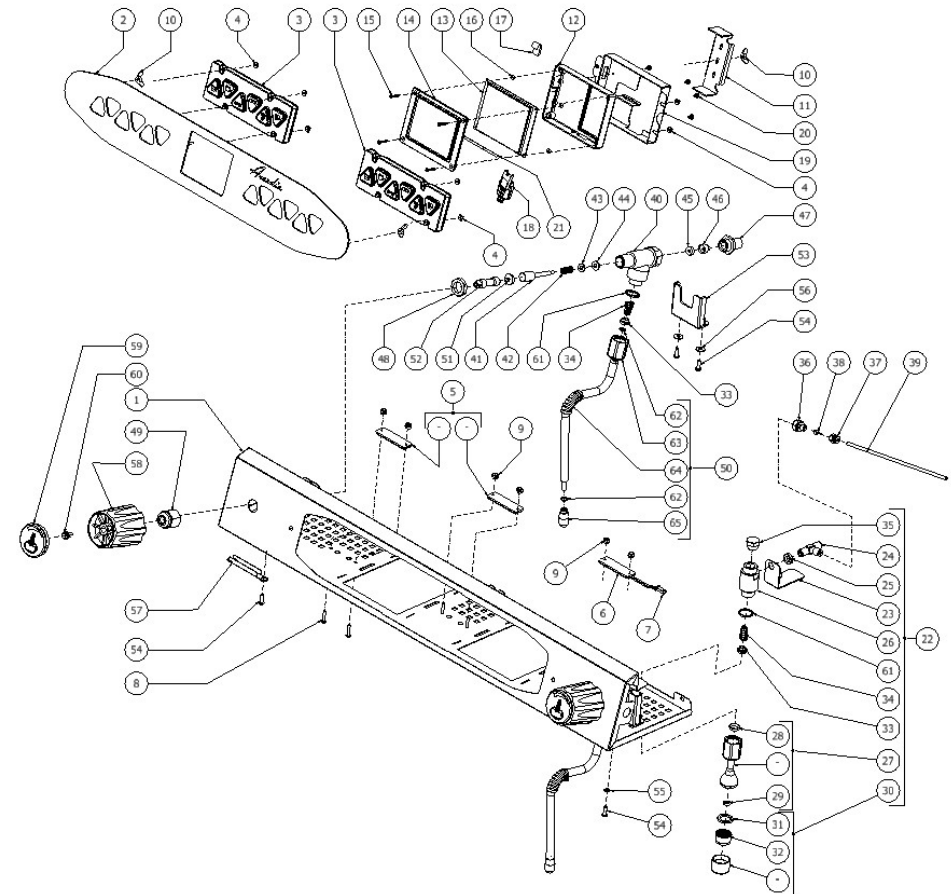

BEZZERA

ARCADIA NEW PID

TABLE 2
ARCADIA PID

BEZZERA

ARCADIA NEW PID

TABLE 2
ARCADIA PID

POS	CODE	DESCRIPTION
27	5966568	WATER TUBE LINEAR SPHERE 14,3
28	5494020	GLOBE GASKET 14.3 PTFE
29	7496084	GASKET OR D6,4X1,9 NBR70
30	5226601TW	WATER HOSE TERMINAL
31	5493003	GASKET D20.5X15 H1.5 NBR 70SH
32	5471037	ACETALIC AIR FILTER
33	5190501	CUP FOR FITTING PTFE/GLASS
34	5471532.01	SPRING FOR ARTICULATION
35	5226405AL	PLUG 1/4
36	7303064TR	STRAIGHT FITTING BODY F1/8
37	7303059	NUT
38	7303060	OGIVE FOR FITTING 1/8"
39	5194634	TUBE PTFE 4X180
40	5283058AL	TAP BODY 3/8
41	5260205DL	SHAFT D12X60,5 AISI303
42	5471513	SPRING D8 H17 AISI302
43	5261801	WASHER D11
44	5494004	GASKET D12 X 6 PTFE GRAPHITIZED
45	5496042	GASKET D11X4X4 EPT 70
46	5224603AL	GASKET HOLDER D12X12 OT57USA
47	5225309.01AL	FITTING M13X3/8
48	5221826	NUT 3/8
49	5221882CM	CHROMED LOCKING NUT 3/8
50	7479993.03	STEAM TUBE 4 HOLES
51	5260600	STUD
52	5220415.01	TAP AUCTION
53	5058479LL	STEAM TAP SUPPORT W/COMPASSES
54	7819901	SCREW TBEI M4X12 ISO 7380 A2 INOX
55	7814001	WASHER D4 DIN 6798A A2
56	7815005	FLAT WASHER D4.5X12 A2 AISI304