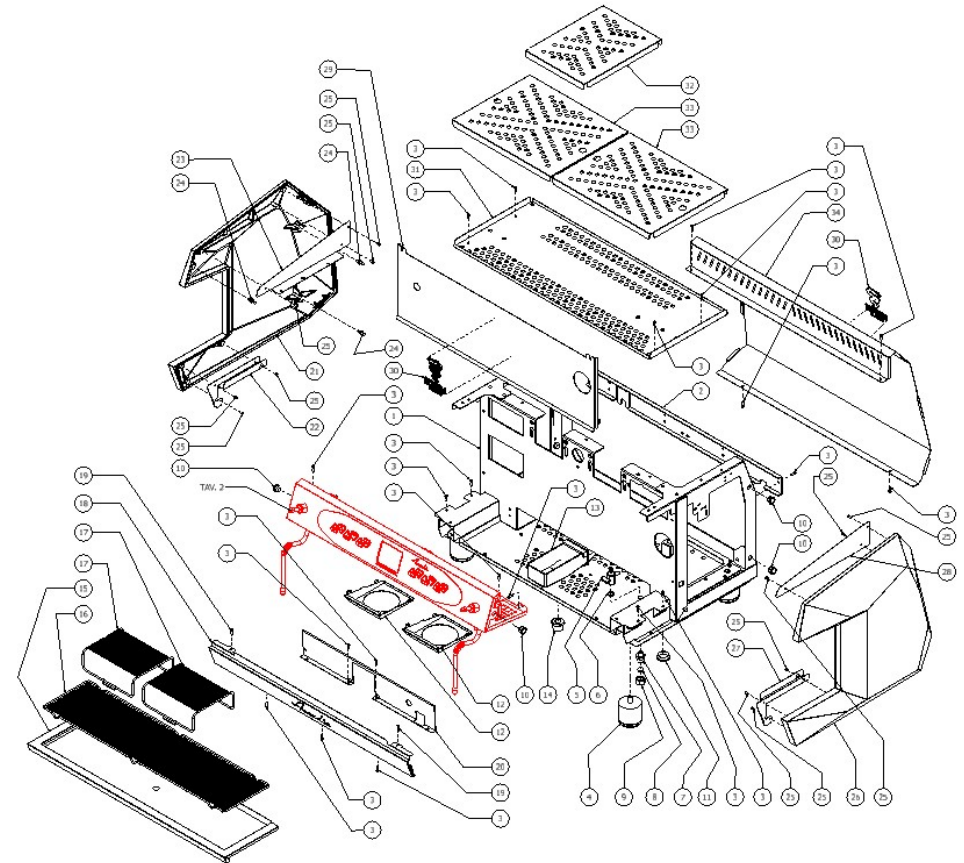

BEZZERA

ARCADIA NEW PID

TABLE 1
ARCADIA PID

POS	CODE	DESCRIPTION
34	5095257YV	GREEN BACK SIDE PANEL 1GR W/SKYLINE
34	5095256YV	GREEN BACK SIDE PANEL 2GR W/SKYLINE
34	5095258YV	GREEN BACK SIDE PANEL 3GR W/SKYLINE

BEZZERA

ARCADIA NEW PID

TABLE 1
ARCADIA PID