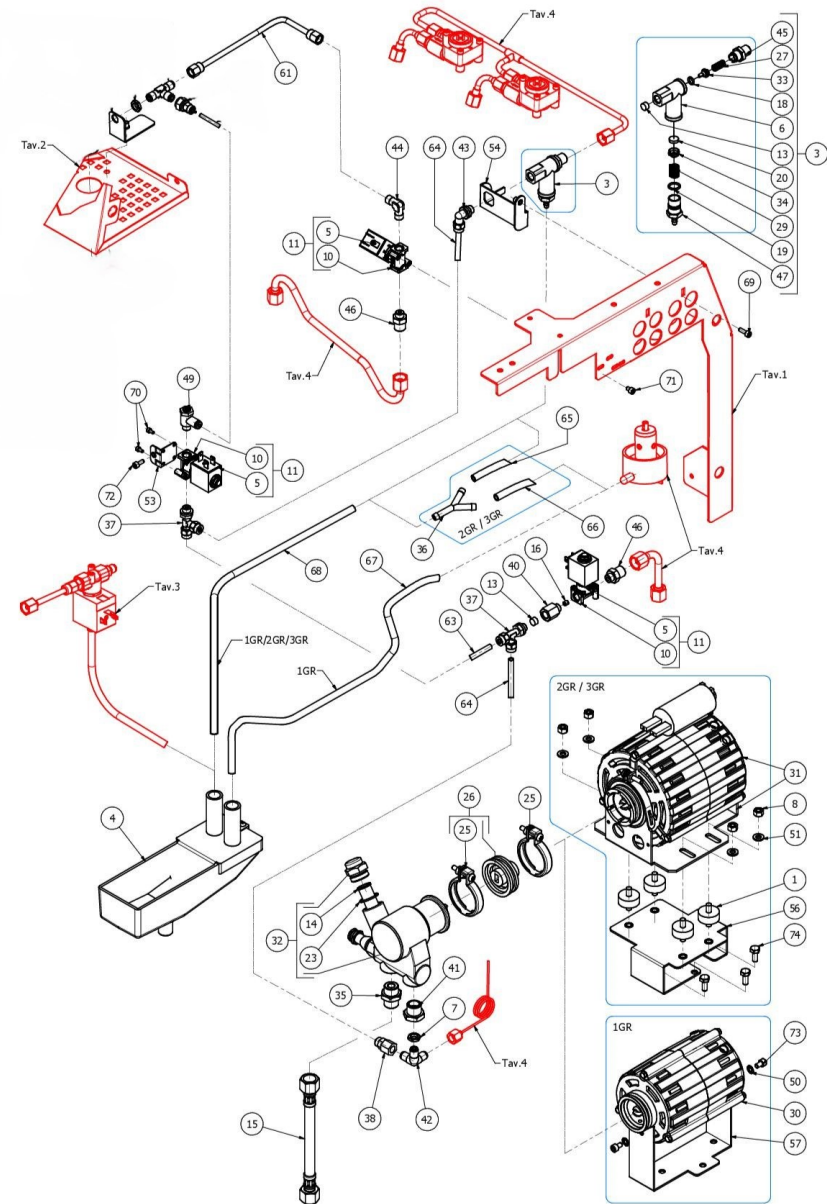

TABLE 5
ARCADIA PID

POS	CODE	DESCRIPTION
1	7470601	VIBRATION-DAMPING D25X10
3	5965212.01AL	ASSY OPV ADJUST. 9/12 BAR
4	5963038.01	ASSY DISCHARGE TANK
5	7630341	COIL EV.220/230V OLAB 2 WAY SMALL
6	5283053TP	SURPRESSION VALVE BODY
7	5221844	NUT 1/8
8	7821403	NUT M6 UNI 5587 OT
11	7702322.01	EV.2VIE OLAB 220/230V 25BAR SMALL
13	5471019	FILTER D8,5X5 AISI304
14	7374005	PROCON PUMP FILTER
15	7200512.02	FLEX INOX 3/8
16	5223024	JET M5X5 HOLE D0.8 OT
18	7496018	OR GASKET 105
19	7496052	OR GASKET 114 VITON
20	5493042	GASKET D.11X3
23	7496033	OR GASKET 2075 VITON
25	7611508	PUMP CLAMP
26	7730508	KIT PUMP 48YZ
27	5471505	CALIBRATED SPRING D0.45 H22 AISI302
29	5471539	CALIBRATED SPRING D.1,6
30	7742404.03	ELECTRIC MOTOR 220/240V 6MF 50/60HZ
31	7742202.02	ELECTRIC MOTOR 220/240V 10MF UL
32	7730507	ROTARY PUMP 200L/H PA204X
32	7730506	ROTARY PUMP 100L/H PA104X
33	5224615AL	GASKET-HOLDER
34	5224620AL	GASKET-HOLDER
35	5302012.01AL	STRAIGHT FITTING 3/8
36	7303039	FITTING
37	7304535TR	T FITTING D6 1/8"G RUVECO
38	7304538TR	FITTING

TABLE 5
ARCADIA PID