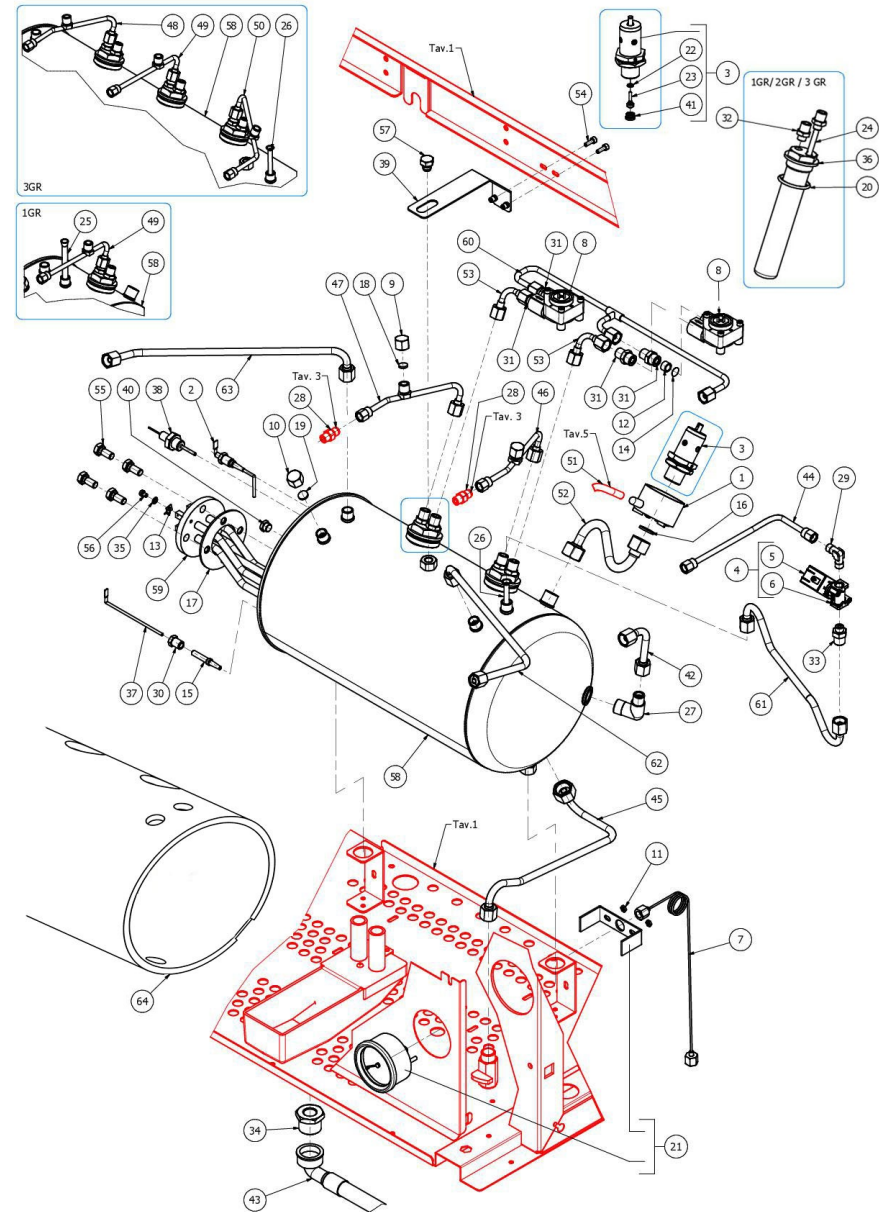

BEZZERA

ARCADIA NEW PID

TABLE 4
ARCADIA PID

TABLE 5
ARCADIA PID

POS	CODE	DESCRIPTION
1	7470601	VIBRATION-DAMPING D25X10
3	5965212.01AL	ASSY OPV ADJUST. 9/12 BAR
4	5963038.01	ASSY DISCHARGE TANK
5	7630341	COIL EV.220/230V OLAB 2 WAY SMALL
6	5283053TP	SURPRESSION VALVE BODY
7	5221844	NUT 1/8
8	7821403	NUT M6 UNI 5587 OT
11	7702322.01	EV.2VIE OLAB 220/230V 25BAR SMALL
13	5471019	FILTER D8,5X5 AISI304
14	7374005	PROCON PUMP FILTER
15	7200512.02	FLEX INOX 3/8
16	5223024	JET M5X5 HOLE D0.8 OT
18	7496018	OR GASKET 105
19	7496052	OR GASKET 114 VITON
20	5493042	GASKET D.11X3
23	7496033	OR GASKET 2075 VITON
25	7611508	PUMP CLAMP
26	7730508	KIT PUMP 48YZ
27	5471505	CALIBRATED SPRING D0.45 H22 AISI302
29	5471539	CALIBRATED SPRING D.1,6
30	7742404.03	ELECTRIC MOTOR 220/240V 6MF 50/60HZ
31	7742202.02	ELECTRIC MOTOR 220/240V 10MF UL
32	7730507	ROTARY PUMP 200L/H PA204X
32	7730506	ROTARY PUMP 100L/H PA104X
33	5224615AL	GASKET-HOLDER
34	5224620AL	GASKET-HOLDER
35	5302012.01AL	STRAIGHT FITTING 3/8
36	7303039	FITTING
37	7304535TR	T FITTING D6 1/8"G RUVECO
38	7304538TR	FITTING