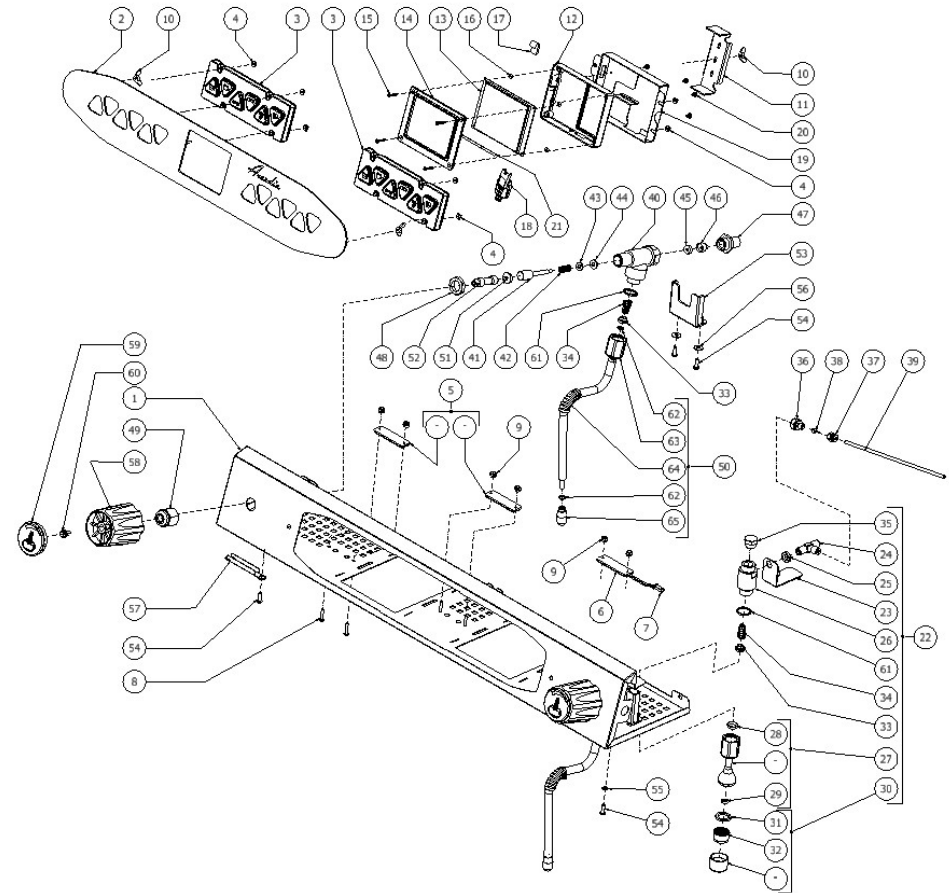

BEZZERA

ARCADIA NEW PID

TABLE 2
ARCADIA PID

POS	CODE	DESCRIPTION
57	5053067LW	REGULATION TAP COVER
58	5371816	HANDLE D54 MATT BLACK K30
59	5373932CM	STEAM CAP D45 CHROMED
60	7819920	SCREWS TE M5X10 C/KNURLED STAINLESS
61	5494021	NUT GASKET PTFE H=1,5
62	7496095	OR GASKET 6X1.2 EPDM70
63	5221872.01	LOOSEN NUT 3/8"G H25 AISI303
64	7371004	STEAM PIPE PROTECTION
65	7305022R	TERMINAL STEAM 4 HOLE Ø1,2

BEZZERA

ARCADIA NEW PID

TABLE 2
ARCADIA PID