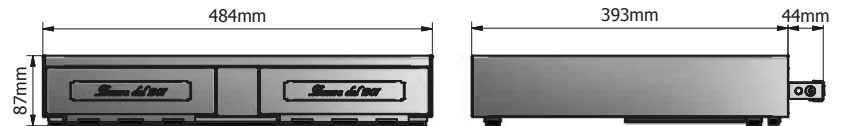

# DRAWERS

---

**CF0480C2**

---

**CF0300C1**

---

**CF0215C1**

## CF0480C2

Drawer in steel plate AISI 304 for coffee machine and coffee grinder with coffee grounds knocker hose  
Net weight Kg. 6.2