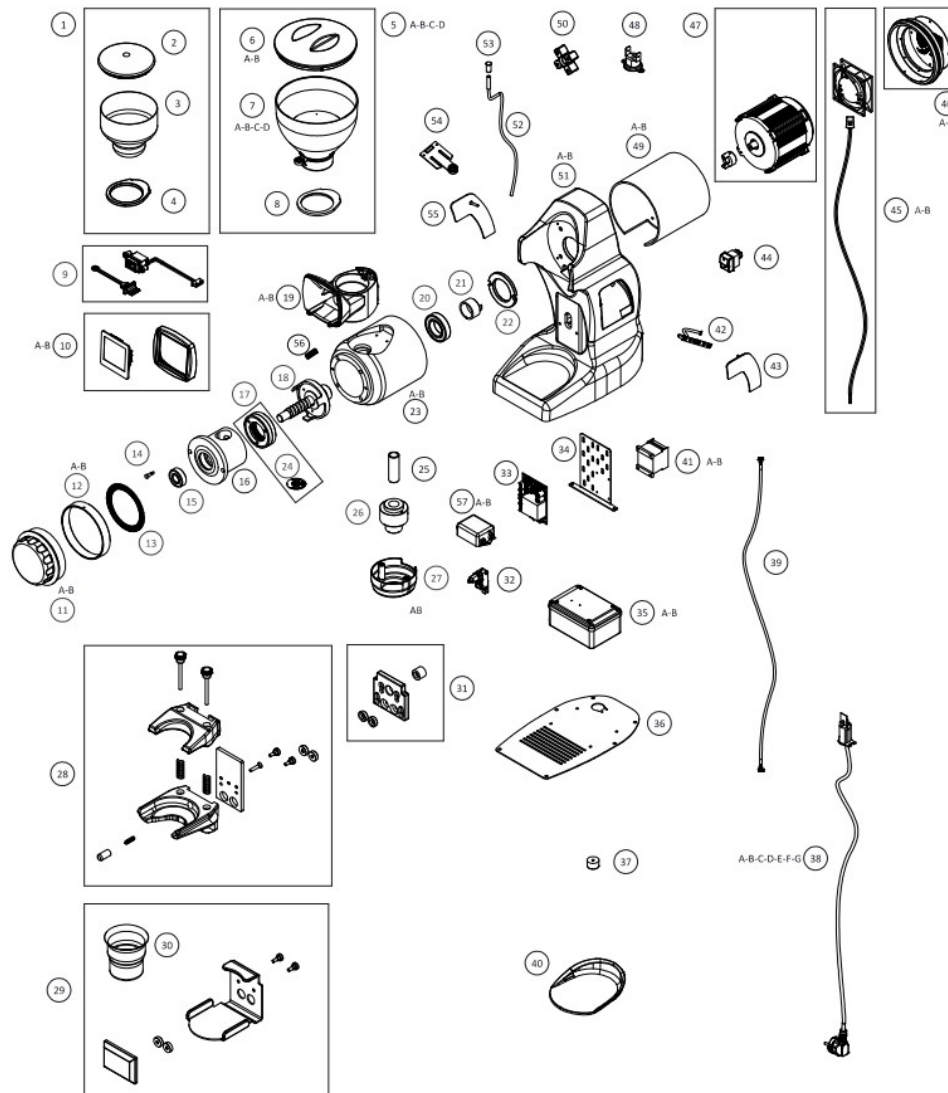

TABLE 1 - (from 26/01/2023)
SIRIOQ

POS	CODE	DESCRIPTION
41	0Q210034	COIL MINI-CONTACTOR - 230V
41	0Q210036	COIL MINI-CONTACTOR - 110V
42	0Q150148	LED WIRING
43	0Q180256	RIGHT LED COVER
44	0Q210015	BIPOLAR SWITCH GREEN LIGHT
45	0Q130040	COOLING FAN - 230V
45	0Q130042	COOLING FAN - 110V
46	0QRMSR00008	MOTOR HOUSING BOTTOM - WHITE
46	0QRMSR00007	MOTOR HOUSING BOTTOM - BLACK
47	0QRMSR00006	MOTOR 110-230V WITH JUNCTION
48	0Q130043	CLOSE TERMOSTAT 50°C - OPEN 35°C
49	0Q170863	MOTOR COVER PIPE - WHITE
49	0Q170861	MOTOR COVER PIPE - BLACK
50	0Q160410	TOWING JOINT CLUTCH
51	0Q170808	WHITE BODY
51	0Q170806	BLACK BODY
52	0Q210003	MAGNETIC SENSOR
53	0Q160095	MAGNETIC SENSOR PLUG
54	0Q160063	HOPPER TAB
55	0Q180252	LEFT LED COVER
56	0Q230045	SPRING FOR FIXED GRIND-HOLDER
57	0Q150310	FILTER 230V
57	0Q150312	FILTER 110V

TABLE 1 - (from 26/01/2023)
SIRIOQ