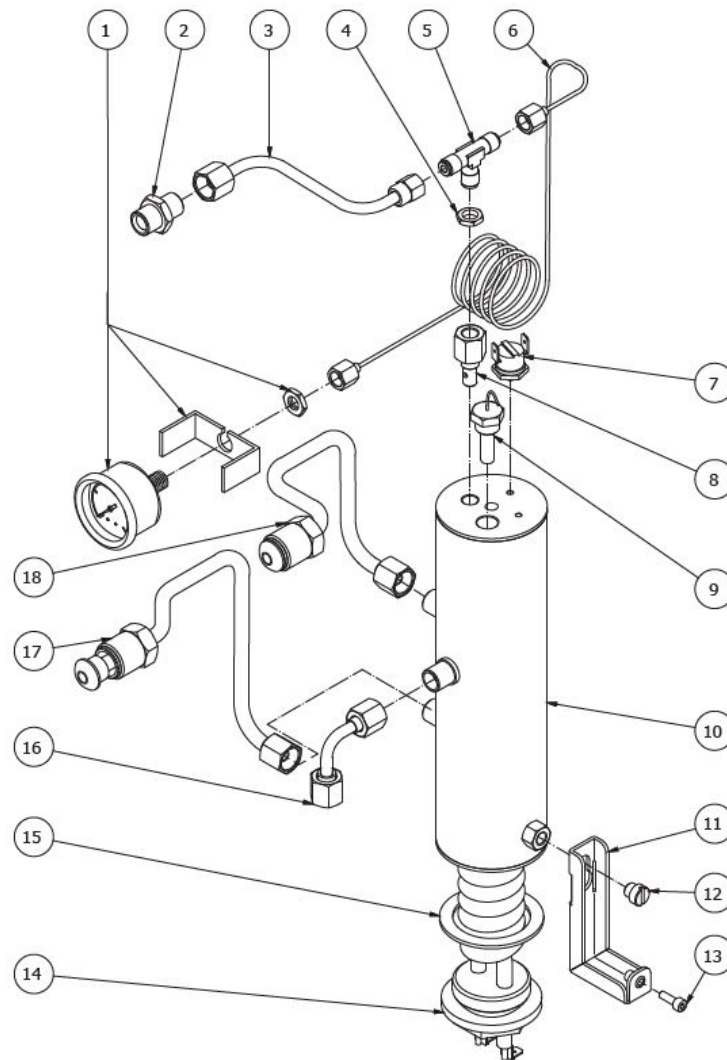

TABLE 3 - (from 09/06/2017)
UNICA

TABLE 4
UNICA

POS	CODE	DESCRIPTION
1	7432523	PRESSURE GAUGE D40 16BAR
2	5225410TP	FITTING M14XM13 (up to 28.01.14)
2	5225416TP	FITTING M14X1 WHIT OR (from 29.01.14)
3	5162297LL	STEAM TAP HOSE
4	5221844	NUT 1/8
5	7304509TR	FITTING
6	7400902	BOYLER-MANOMETER CAPILLARY
7	7634814	THERMIC SAFETY DEVICE 250V 162°C MANUAL
8	5302067	FITTING 1/8
9	7666002	PROBE T.PID
10	5320519BL	BOILER
11	5037831.01LL	SQUARE FOR BOILER SUPPORT
12	5227002	SCREW M8 X 6 OT
13	7816002	SCREW TCEI M4X12
14	5721133TP	HEATING ELEMENT 110V
14	5722309TP	HEATING ELEMENT 220/240V
15	5494016	GASKET D52X42X2
16	5162296LL	BOILER LOAD HOSE
17	5164080LL	BOTTOM HEATING HOSE
18	5164079LL	UPPER HEATING HOSE

TABLE 4
UNICA

TABLE 5
UNICA

POS	CODE	DESCRIPTION
1	7479952	UPPER ASSY PLUG
2	7479953	GASKET TF 22X17X2
3	7479954	INOX FILTER D8,5X22
4	7479955	INJECTOR M6X0,75 HOLE D0,7
5	7479956	UPPER SLEEVE ASSY
6	7479933	INJECTOR D0.7 UPPER SLEEVE ASSY
7	7479934	GASKET OR 128 VITON
8	7479935	GASKET TF D35X30X2
9	7479936	DELIVERY VALVE SPRING
10	7479937	DELIVERY VALVE ASSY
11	7479940	DELIVERY GROUP BODY
12	7493011	INSULATING
13	5267013	TIE ROD M8 X 31 ASTM A193
14	7812607	NUT M8 UNI 5587 ASTM A194
15	7479938	GASKET TF D10X6X1
16	7479939	SCREW TCE M6X8
17	7479951	CAM STOP PIN </td
18	7479950	CAM SHAFT </td
19	7479949	CAM FLANGE ASSY </td
20	7371511.01	LEVER KNOB
21	7479931	DELIVERY LEVER
22	7479947	WASHER D8
23	7479948	CAP D15XM6
24	7479946	ASSEMBLY VALVE
25	7479942	SPRING GUIDE BUSHING
26	7479957	LOWER SLEEVE ASSY
27	7479943	ASSEMBLY RELIEF VALVE
28	7479944	DRAIN SPRING
29	7479945	JET-BREAKER BUSHING D15X6
30	7479960	GASKET TF D26x21x2