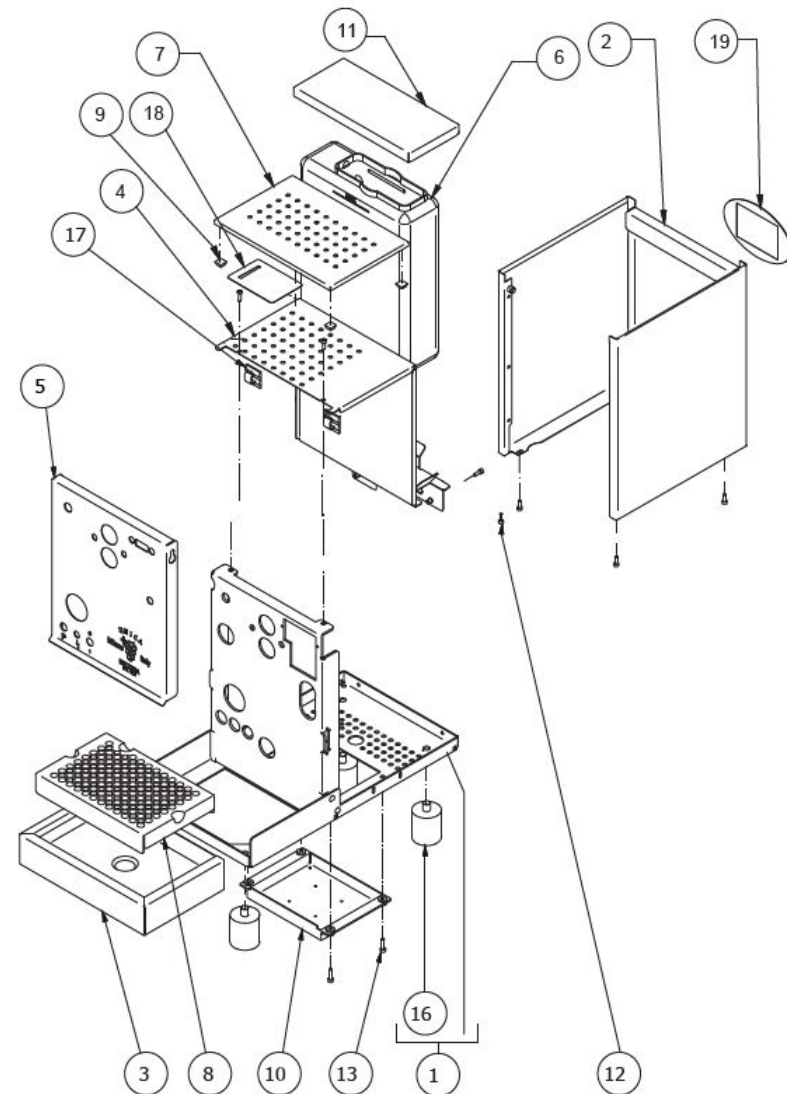

BEZZERA**UNICA**TABLE 1 - (from 01/12/2015)
UNICA

TABLE 2 - (up to 30/10/2012)
UNICA

POS	CODE	DESCRIPTION
1	5283049	SURPRESSION VALVE BODY
2	5224615TP	GASKET-HOLDER
3	5302017TP	STRAIGHT FITTING M12 H26.5 OT
4	5493001	GASKET D8 X 4 EPT 70SH
5	5224619TP	GASKET-HOLDER
6	5302072	RUBBER-HOLDER FITTING
7	5471505	SPRING
8	5471506.01	CALIBRATED SPRING D1 H26 AISI 302
9	7496018	OR GASKET 105 VITON
10	5194549	HOSE D8X5 L=350 SILICONE
11	7303033	FITTING
12	5194555	D8 X 1.5 L=550 SILICONE HOSE
13	5194562	DRAIN LITTLE HOSE
14	5225411TP	FITTING 1/8
15	7304502TR	STRAIGHT FITTING 1/8
16	7452512	VALVE
17	5162296LL	BOILER LOAD HOSE
18	5194589LL	PUMP HOSE L=200
19	7496052	OR GASKET 114
20	7304507TR	UNION ELBOW 1/8
21	7496085	OR GASKET D7.2X1.9 NBR 70SH
22	5965212AL	ASSEMBLY SURPRESSION VALVE 12BAR

TABLE 2 - (up to 30/10/2012)
UNICA

TABLE 2 - (from 26/02/2014)
UNICA

POS	CODE	DESCRIPTION
1	5283053TP	SURPRESSION VALVE BODY
2	5224615TP	GASKET-HOLDER
3	5302017TP	STRAIGHT FITTING M12 H26.5 OT
4	5493042	GASKET D.11X3
5	5224620TP	GASKET-HOLDER
6	5302077TP	RUBBER-HOLDER FITTING
7	5471505	SPRING
8	5471539	CALIBRATED SPRING D.1,6
9	7496018	OR GASKET 105 VITON
10	5194549	HOSE D8X5 L=350 SILICONE
11	7303033	FITTING
12	5194591	D6X4 L=550 SILICONE HOSE
13	5194562	DRAIN LITTLE HOSE
14	5225411TP	FITTING 1/8
15	7304502TR	STRAIGHT FITTING 1/8
16	7452512	VALVE
17	5162296LL	BOILER LOAD HOSE
18	5194589LL	PUMP HOSE L=200
19	7496052	OR GASKET 114
20	7304507TR	UNION ELBOW 1/8
21	7496085	OR GASKET D7.2X1.9 NBR 70SH
22	5965212AL	ASSEMBLY SURPRESSION VALVE 12BAR