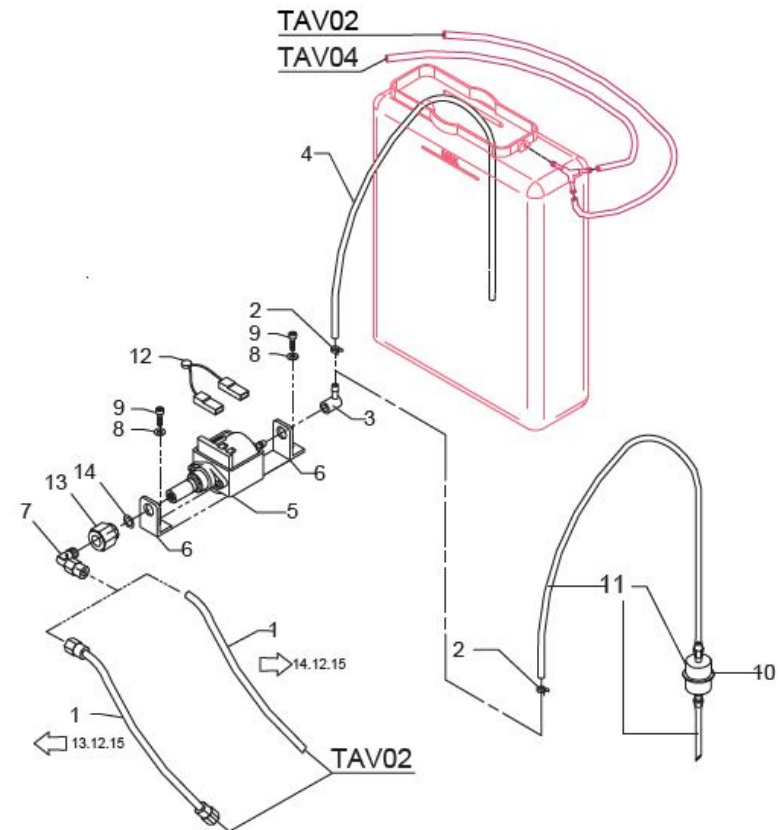

TABLE 5
UNICA

TABLE 5
UNICA

POS	CODE	DESCRIPTION
31	7479961	GROUP BOTTOM FITTING
32	7479941	SPRAYER D30
33	5471022	SHOWER FILTER
34	5493039	UNDERCUP GASKET
35	7479967	CAM FLANGE
36	7479968	WASHER EP709 15,5X7,5X4
37	7479969	BUSHING
38	7479970	SPRING
39	7479971	PLUG CHROMED

TABLE 5
UNICA

TABLE 6
UNICA

POS	CODE	DESCRIPTION
1	5194631.01R	PUMP-SOLENOID VALVE HOSE (up to 13.12.15)
1	5194639	PUMP-SOLENOID VALVE HOSE (from 14.12.15)
2	7611516	CLAMP
3	7303006	RUBBER-HOLDER FITTING
4	5194582	HOSE 8X5 L=750 SILICONE
5	7731018	VIBRATION PUMP EX5 100V C/OR
5	7731022	VIBRATION PUMP EX5 220V 60HZ WITH OR
5	7731020	VIBRATION PUMP EX5 230V WITH OR
5	7731019	VIBRATION PUMP EX5 120V WITH OR
5	7731021	VIBRATION PUMP EX5 240V WITH OR
6	7470602	VIBRATION-DAMPING
7	7303042TR	UNION
8	7805009	PLAIN WASHER D5 X 11 X 1
9	7816002	SCREW TCEI M4X12
10	7374015	FILTER
11	5194582R	HOSE WITH FILTER
12	7634816	THERMIC SAFETY DEVICE 100°C AUTOMATIC
13	5225418TP	FITTING 1/8
14	7496018	OR GASKET 105 VITON

TABLE 6
UNICA

TABLE 7
UNICA

POS	CODE	DESCRIPTION
1	5522074	T.PID PLATE
2	7374016	SCREW TC M2.5X6
3	7434019	THERMOSTAT TERMOPID 110V
3	7434018	THERMOSTAT TERMOPID 230/240V
4	5058405LL	T.PID SUPPORT
5	5191508	SPACER
6	5222204	SPACER M3 ES.6 H11 OT
7	5053025LW	COVER
8	7816002	SCREW TCEI M4X12
9	7819911	SCREW TTEI M4X25
10	7633907	MICROSWITCH
11	7633906	MICROSWITCH 250V
12	7635424.01	RELAY
13	7614007	CABLE-PRESS PG13,5
14	7614006	NUT PG13,5
15	7551003	CABLE WITH USA PLUG 250V 20A
15	7554001	CABLE WITH ENGLISH PLUG
15	7555001	CABLE WITH SCHUKO PLUG
15	7552001	CABLE WITH AUSTRALIAN PLUG
15	7555003	CABLE WITH SWITZERLAND PLUG
15	7553001	CABLE WITH ISRAEL PLUG
15	7551001	CABLE WITH USA PLUG 125V 15A
16	5221875CM	NUT M10X0,75
17	7633326	BIPOLAR SWITCH LEVER
18	7372507	SWTCH PROTECTION PLASTIC
19	7633626	RED LED
20	5191509	SPACER