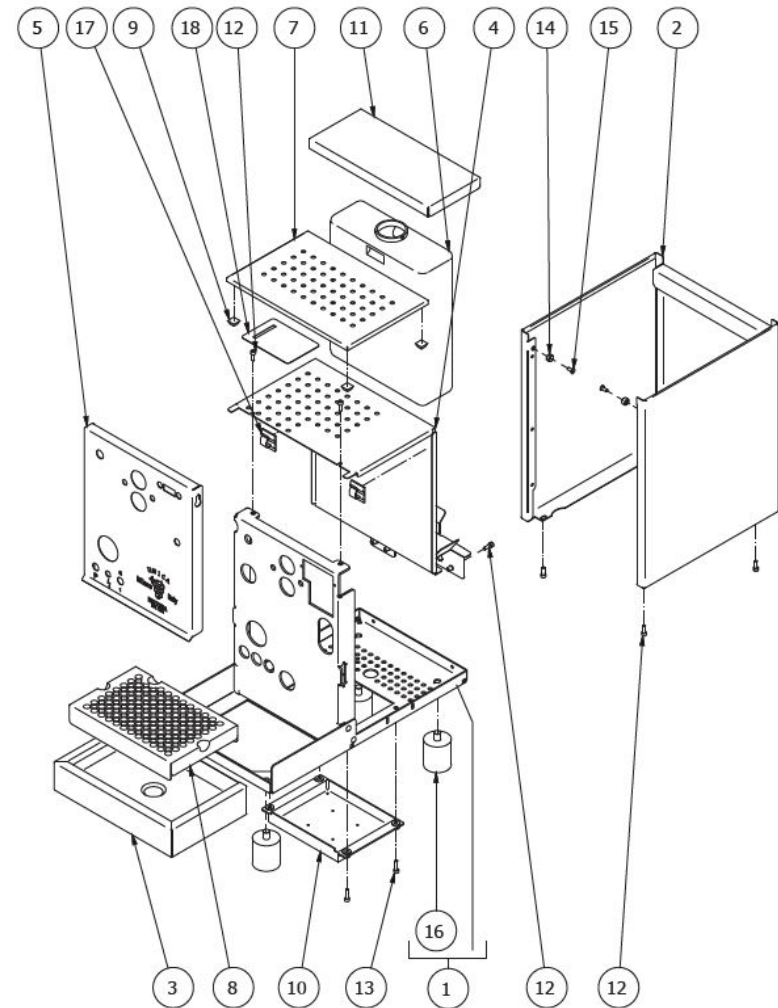

BEZZERA

UNICA

TABLE 1 - (up to 30/11/2015)

UNICA

POS	CODE	DESCRIPTION
1	5964627.01	ASSEMBLY CHASSIS
2	5071733LL	BODY STAINLESS STEEL POLISHED
3	5340510	DRIP TRAY
4	5963068.03	TANK SUPPORT<!--</td-->
5	5074476.01SG	GROUP FRONTAL
6	7373009	TANK 3 LT. CAPACITY
7	5074621LW	CUPS-HEATER GRID BZ07 BA
8	5074634LW	DRAIN GRID
9	7474217	ADHESIVE FEET 12,7 H5,8
10	5373102.01	HEATING ELEMENT PROTECTION
11	5073020LW	TRAY COVER STAINLESS
12	7816002	SCREW TCEI M4X12
13	7816004	SCREW TCEI M4 X 16
14	5220818	BUSHING D10 X 4.2 OT
15	7817004	SCREW TPS M4X10 DIN 963 A2
16	7474218	FEET M10 D40X46
17	7611517	CLAMP
18	5125705	SUPPORT

BEZZERA

UNICA

TABLE 1 - (up to 30/11/2015)

UNICA