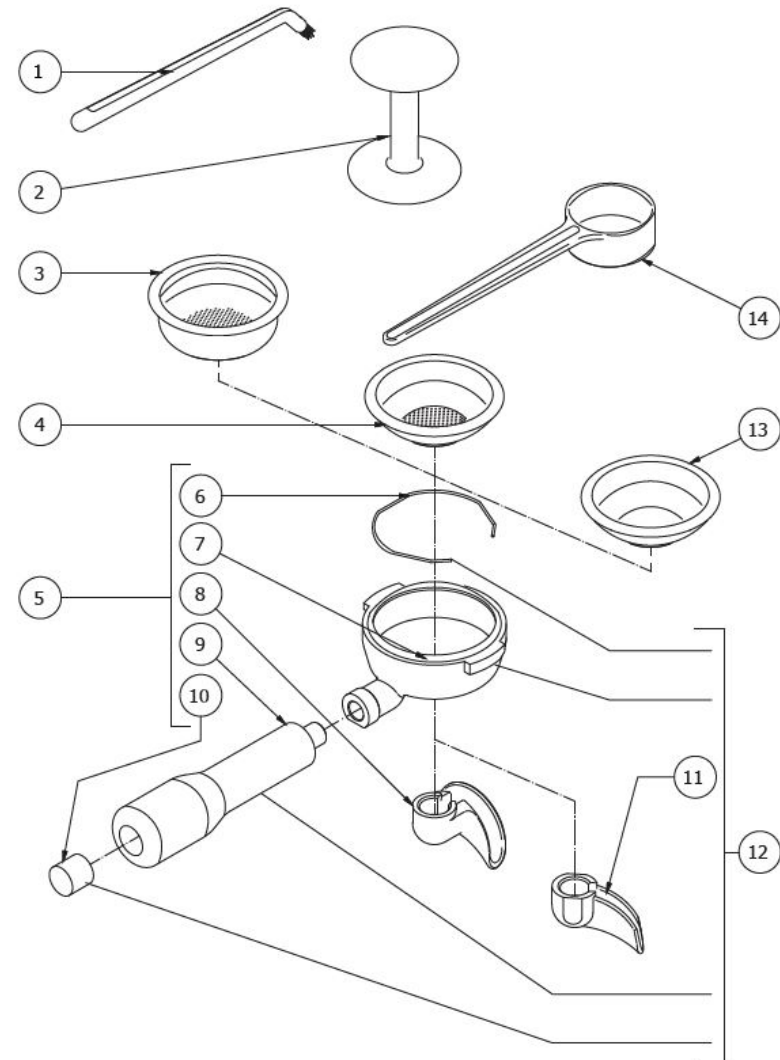

TABLE 8
UNICA

POS	CODE	DESCRIPTION
1	7990603	CLEANING BRUSH
2	5373001	COFFEE-PRESS
3	5471035	FILTER 2 CUPS 16 GRAMS AISI 304 WITH RUN CHANNEL
4	5471031.01	FILTER 1 CUP 8 GRAMS WITH RUN CHANNEL
5	5965611R	ASSEMBLY FILTER-HOLDER 2 CUPS
6	5471527	FILTER-HOLDER SPRING D1.2 AISI 302
7	7479972.01TW	FILTER-HOLDER
8	7305007TW	SPOUT 2 WAY
9	7371502	KNOB POLISHED
10	5373915CM	KNOB CHROME CAP
11	7305006TW	SPOUT 1 WAY
12	5965610R	ASSEMBLY FILTER-HOLDER 1 CUP
13	5471003	BLIND FILTER
14	5372101	MEASURER

TABLE 8
UNICA