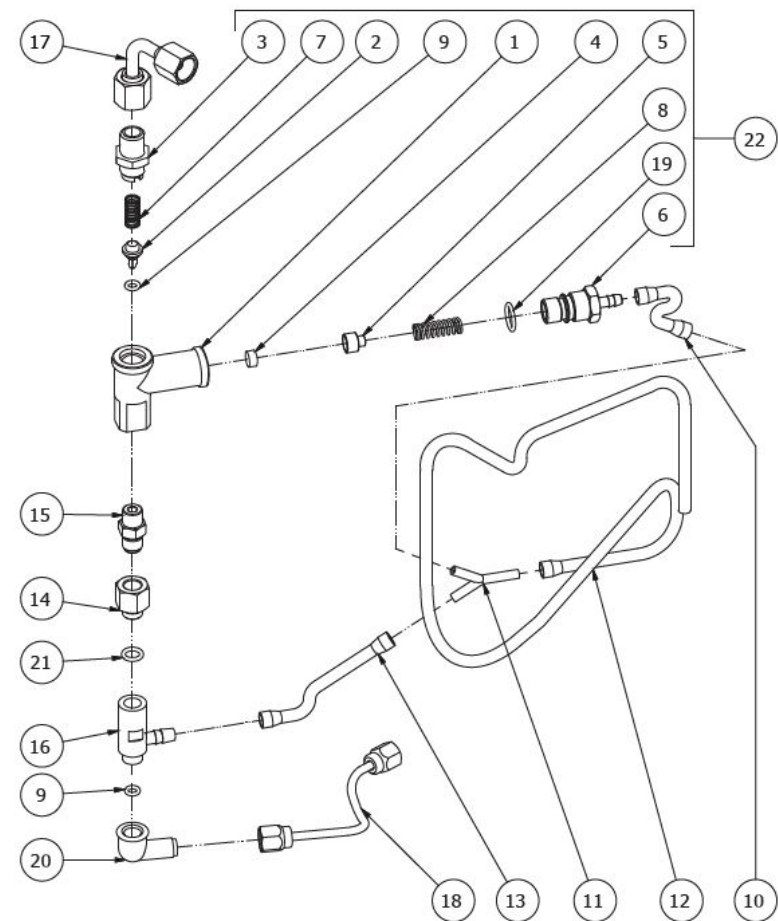

BEZZERA**UNICA**TABLE 1 - (from 01/12/2015)
UNICA

TABLE 2 - (up to 30/10/2012)
UNICA

POS	CODE	DESCRIPTION
1	5283049	SURPRESSION VALVE BODY
2	5224615TP	GASKET-HOLDER
3	5302017TP	STRAIGHT FITTING M12 H26.5 OT
4	5493001	GASKET D8 X 4 EPT 70SH
5	5224619TP	GASKET-HOLDER
6	5302072	RUBBER-HOLDER FITTING
7	5471505	SPRING
8	5471506.01	CALIBRATED SPRING D1 H26 AISI 302
9	7496018	OR GASKET 105 VITON
10	5194549	HOSE D8X5 L=350 SILICONE
11	7303033	FITTING
12	5194555	D8 X 1.5 L=550 SILICONE HOSE
13	5194562	DRAIN LITTLE HOSE
14	5225411TP	FITTING 1/8
15	7304502TR	STRAIGHT FITTING 1/8
16	7452512	VALVE
17	5162296LL	BOILER LOAD HOSE
18	5194589LL	PUMP HOSE L=200
19	7496052	OR GASKET 114
20	7304507TR	UNION ELBOW 1/8
21	7496085	OR GASKET D7.2X1.9 NBR 70SH
22	5965212AL	ASSEMBLY SURPRESSION VALVE 12BAR

TABLE 2 - (up to 30/10/2012)
UNICA

TABLE 2 - (from 26/02/2014)
UNICA

POS	CODE	DESCRIPTION
1	5283053TP	SURPRESSION VALVE BODY
2	5224615TP	GASKET-HOLDER
3	5302017TP	STRAIGHT FITTING M12 H26.5 OT
4	5493042	GASKET D.11X3
5	5224620TP	GASKET-HOLDER
6	5302077TP	RUBBER-HOLDER FITTING
7	5471505	SPRING
8	5471539	CALIBRATED SPRING D.1,6
9	7496018	OR GASKET 105 VITON
10	5194549	HOSE D8X5 L=350 SILICONE
11	7303033	FITTING
12	5194591	D6X4 L=550 SILICONE HOSE
13	5194562	DRAIN LITTLE HOSE
14	5225411TP	FITTING 1/8
15	7304502TR	STRAIGHT FITTING 1/8
16	7452512	VALVE
17	5162296LL	BOILER LOAD HOSE
18	5194589LL	PUMP HOSE L=200
19	7496052	OR GASKET 114
20	7304507TR	UNION ELBOW 1/8
21	7496085	OR GASKET D7.2X1.9 NBR 70SH
22	5965212AL	ASSEMBLY SURPRESSION VALVE 12BAR