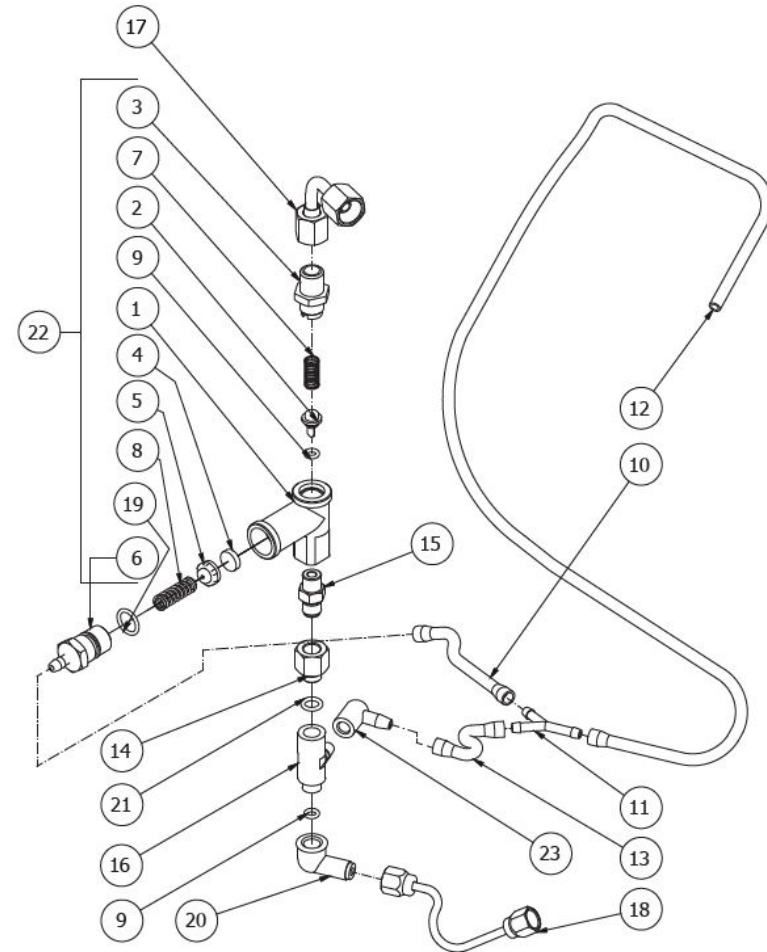

TABLE 2 - (from 26/02/2014)
UNICA

TABLE 2 - (from 27/02/2014)
UNICA

POS	CODE	DESCRIPTION
1	5283053TP	SURPRESSION VALVE BODY
2	5224615TP	GASKET-HOLDER
3	5302017TP	STRAIGHT FITTING M12 H26.5 OT
4	5493042	GASKET D.11X3
5	5224620TP	GASKET-HOLDER
6	5302077TP	RUBBER-HOLDER FITTING
7	5471505	SPRING
8	5471539	CALIBRATED SPRING D.1,6
9	7496018	OR GASKET 105 VITON
10	5194562	DRAIN LITTLE HOSE
11	7303033	FITTING
12	5194591	D6X4 L=550 SILICONE HOSE
13	5194610	HOSE 6X4 L=250 SILICONE
14	5225411TP	FITTING 1/8
15	7304502TR	STRAIGHT FITTING 1/8
16	7452512	VALVE
17	5162296LL	BOILER LOAD HOSE
18	5194589LL	PUMP HOSE L=200
19	7496052	OR GASKET 114
20	7304507TR	UNION ELBOW 1/8
21	7496085	OR GASKET D7.2X1.9 NBR 70SH
22	5965212AL	ASSEMBLY SURPRESSION VALVE 12BAR
23	7303006	RUBBER-HOLDER FITTING

TABLE 2 - (from 27/02/2014)
UNICA

TABLE 3 - (up to 28/01/2014)
UNICA

POS	CODE	DESCRIPTION
1	5964085.01AL	ASSEMBLY TAP WITH OR
2	5225416TP	FITTING M14X1 WHIT OR
3	5224603TP	GASKET-HOLDER
4	5496042	GASKET D11X4X4 EPT 70 (C6)
5	5283047TW	TAP BODY OT
6	5221826CM	NUT 3/8
7	5494004	GASKET D12 X 6 PTFE GRAPHITIZED
8	5261801	WASHER D11
9	5471513	SPRING
10	5260204DL	SHAFT D12X47
11	5225610	ARTICULATION M8 INOX
12	5222823CM	RING NUT 3/8
13	7371511.01	LEVER KNOB
14	7479990TW	ASSEMBLY STEAM HOSE TERMINAL 2 HOLES
15	7496073	OR GASKET 115 EP856
16	5221872TW	NUT 3/8
17	7371003	INSULATING
18	7496084	GASKET
19	7305014	TERMINAL 2 HOLES
20	7496072	OR GASKET 121
21	5471532	SPRING
22	5190501	COMPLETE CUP