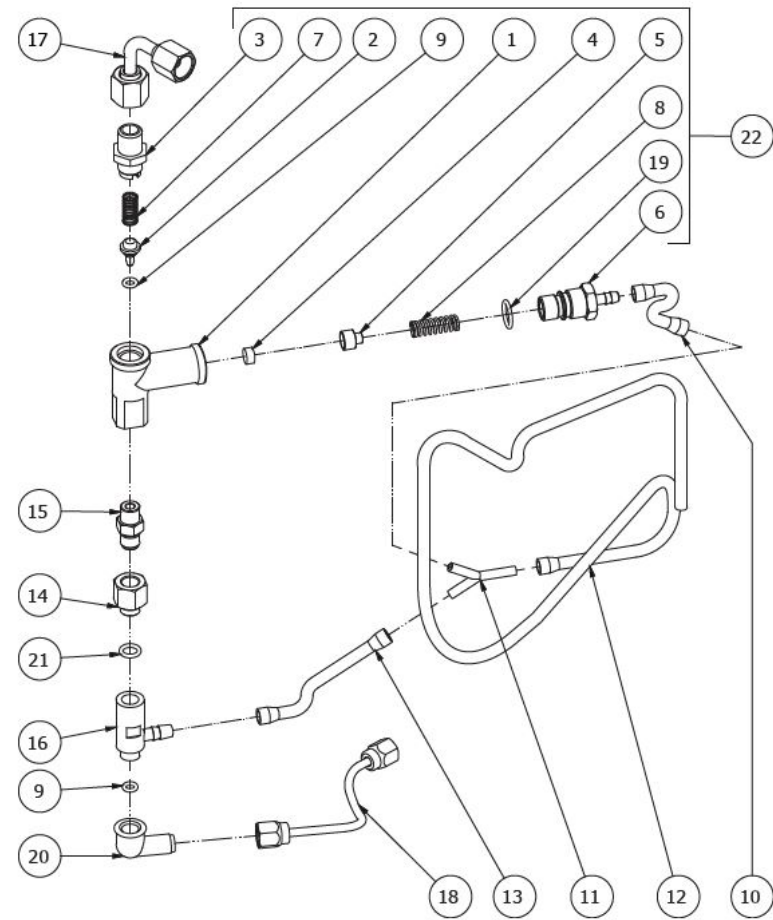

TABLE 2 - (up to 30/10/2012)
UNICA

TABLE 2 - (from 26/02/2014)
UNICA

POS	CODE	DESCRIPTION
1	5283053TP	SURPRESSION VALVE BODY
2	5224615TP	GASKET-HOLDER
3	5302017TP	STRAIGHT FITTING M12 H26.5 OT
4	5493042	GASKET D.11X3
5	5224620TP	GASKET-HOLDER
6	5302077TP	RUBBER-HOLDER FITTING
7	5471505	SPRING
8	5471539	CALIBRATED SPRING D.1,6
9	7496018	OR GASKET 105 VITON
10	5194549	HOSE D8X5 L=350 SILICONE
11	7303033	FITTING
12	5194591	D6X4 L=550 SILICONE HOSE
13	5194562	DRAIN LITTLE HOSE
14	5225411TP	FITTING 1/8
15	7304502TR	STRAIGHT FITTING 1/8
16	7452512	VALVE
17	5162296LL	BOILER LOAD HOSE
18	5194589LL	PUMP HOSE L=200
19	7496052	OR GASKET 114
20	7304507TR	UNION ELBOW 1/8
21	7496085	OR GASKET D7.2X1.9 NBR 70SH
22	5965212AL	ASSEMBLY SURPRESSION VALVE 12BAR

TABLE 2 - (from 26/02/2014)
UNICA

TABLE 2 - (from 27/02/2014)
UNICA

POS	CODE	DESCRIPTION
1	5283053TP	SURPRESSION VALVE BODY
2	5224615TP	GASKET-HOLDER
3	5302017TP	STRAIGHT FITTING M12 H26.5 OT
4	5493042	GASKET D.11X3
5	5224620TP	GASKET-HOLDER
6	5302077TP	RUBBER-HOLDER FITTING
7	5471505	SPRING
8	5471539	CALIBRATED SPRING D.1,6
9	7496018	OR GASKET 105 VITON
10	5194562	DRAIN LITTLE HOSE
11	7303033	FITTING
12	5194591	D6X4 L=550 SILICONE HOSE
13	5194610	HOSE 6X4 L=250 SILICONE
14	5225411TP	FITTING 1/8
15	7304502TR	STRAIGHT FITTING 1/8
16	7452512	VALVE
17	5162296LL	BOILER LOAD HOSE
18	5194589LL	PUMP HOSE L=200
19	7496052	OR GASKET 114
20	7304507TR	UNION ELBOW 1/8
21	7496085	OR GASKET D7.2X1.9 NBR 70SH
22	5965212AL	ASSEMBLY SURPRESSION VALVE 12BAR
23	7303006	RUBBER-HOLDER FITTING