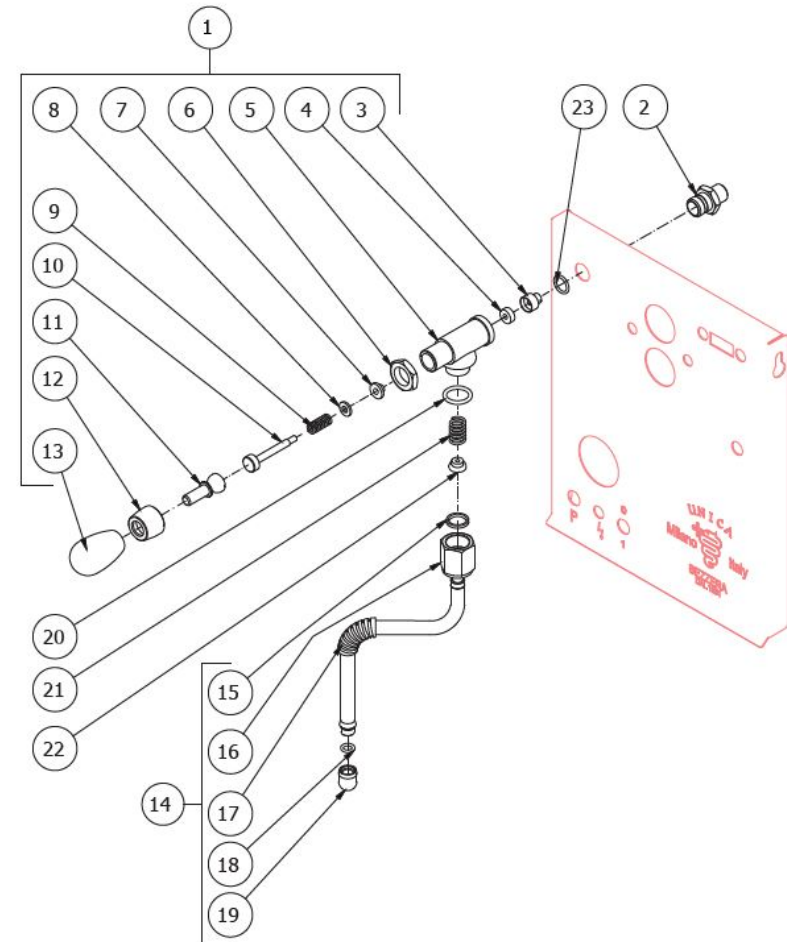

TABLE 3 - (from 29/01/2014 up to 08/06/2017)
UNICA

TABLE 3 - (from 09/06/2017)
UNICA

POS	CODE	DESCRIPTION
1	5964085.01AL	ASSEMBLY TAP WITH OR
2	5225416TP	FITTING M14X1 WHIT OR
3	5224603TP	GASKET-HOLDER
4	5496042	GASKET D11X4X4 EPT 70 (C6)
5	5283055TW	TAP BODY OT FOR OR
6	5221826CM	NUT 3/8
7	5494004	GASKET D12 X 6 PTFE GRAPHITIZED
8	5261801	WASHER D11
9	5471513	SPRING
10	5260204DL	SHAFT D12X47
11	5225610	ARTICULATION M8 INOX
12	5222823CM	RING NUT 3/8
13	7371511.01	LEVER KNOB
14	7479990.02TW	ASSEMBLY STEAM HOSE TERMINAL 2 HOLES
15	7496073	OR GASKET 115 EP856
16	5221872TW	NUT 3/8
17	7371004	INSULATING
18	7496095	GASKET
19	7305019	TERMINAL 2 HOLES
20	7496072	OR GASKET 121
21	5471532	SPRING
22	5190501	COMPLETE CUP
23	7496052	OR GASKET 114

TABLE 4
UNICA

TABLE 5
UNICA

POS	CODE	DESCRIPTION
1	7479952	UPPER ASSY PLUG
2	7479953	GASKET TF 22X17X2
3	7479954	INOX FILTER D8,5X22
4	7479955	INJECTOR M6X0,75 HOLE D0,7
5	7479956	UPPER SLEEVE ASSY
6	7479933	INJECTOR D0.7 UPPER SLEEVE ASSY
7	7479934	GASKET OR 128 VITON
8	7479935	GASKET TF D35X30X2
9	7479936	DELIVERY VALVE SPRING
10	7479937	DELIVERY VALVE ASSY
11	7479940	DELIVERY GROUP BODY
12	7493011	INSULATING
13	5267013	TIE ROD M8 X 31 ASTM A193
14	7812607	NUT M8 UNI 5587 ASTM A194
15	7479938	GASKET TF D10X6X1
16	7479939	SCREW TCE M6X8
17	7479951	CAM STOP PIN </td
18	7479950	CAM SHAFT </td
19	7479949	CAM FLANGE ASSY </td
20	7371511.01	LEVER KNOB
21	7479931	DELIVERY LEVER
22	7479947	WASHER D8
23	7479948	CAP D15XM6
24	7479946	ASSEMBLY VALVE
25	7479942	SPRING GUIDE BUSHING
26	7479957	LOWER SLEEVE ASSY
27	7479943	ASSEMBLY RELIEF VALVE
28	7479944	DRAIN SPRING
29	7479945	JET-BREAKER BUSHING D15X6
30	7479960	GASKET TF D26x21x2