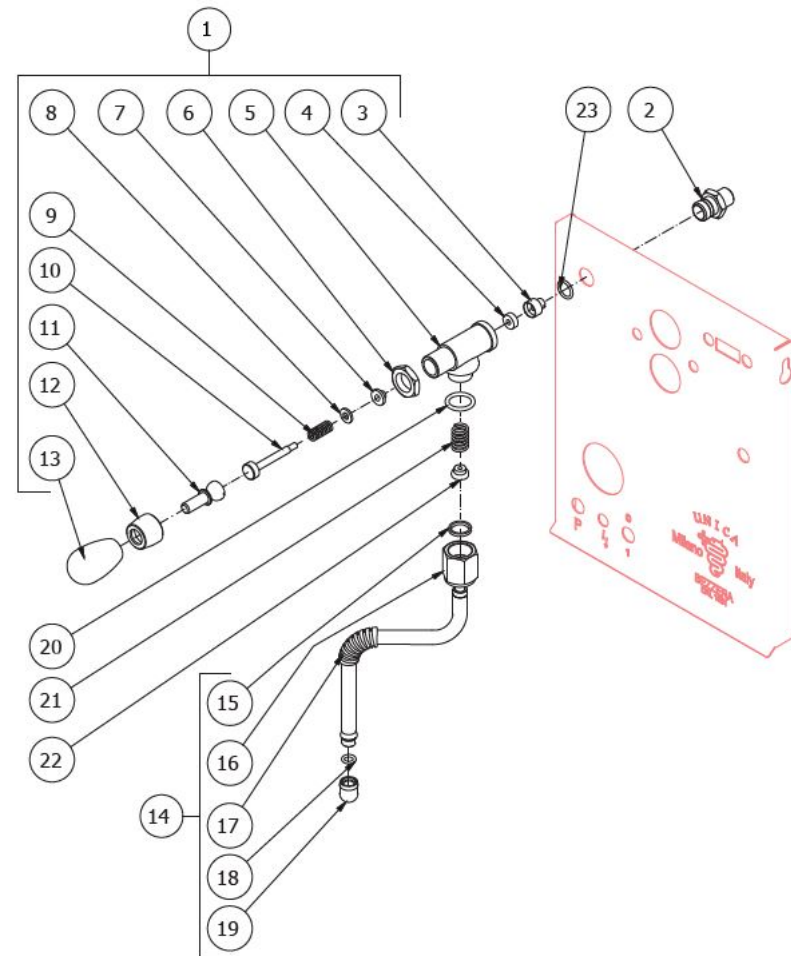

TABLE 3 - (from 09/06/2017)
UNICA

TABLE 4
UNICA

POS	CODE	DESCRIPTION
1	7432523	PRESSURE GAUGE D40 16BAR
2	5225410TP	FITTING M14XM13 (up to 28.01.14)
2	5225416TP	FITTING M14X1 WHIT OR (from 29.01.14)
3	5162297LL	STEAM TAP HOSE
4	5221844	NUT 1/8
5	7304509TR	FITTING
6	7400902	BOYLER-MANOMETER CAPILLARY
7	7634814	THERMIC SAFETY DEVICE 250V 162°C MANUAL
8	5302067	FITTING 1/8
9	7666002	PROBE T.PID
10	5320519BL	BOILER
11	5037831.01LL	SQUARE FOR BOILER SUPPORT
12	5227002	SCREW M8 X 6 OT
13	7816002	SCREW TCEI M4X12
14	5721133TP	HEATING ELEMENT 110V
14	5722309TP	HEATING ELEMENT 220/240V
15	5494016	GASKET D52X42X2
16	5162296LL	BOILER LOAD HOSE
17	5164080LL	BOTTOM HEATING HOSE
18	5164079LL	UPPER HEATING HOSE

TABLE 4
UNICA

TABLE 5
UNICA

POS	CODE	DESCRIPTION
1	7479952	UPPER ASSY PLUG
2	7479953	GASKET TF 22X17X2
3	7479954	INOX FILTER D8,5X22
4	7479955	INJECTOR M6X0,75 HOLE D0,7
5	7479956	UPPER SLEEVE ASSY
6	7479933	INJECTOR D0.7 UPPER SLEEVE ASSY
7	7479934	GASKET OR 128 VITON
8	7479935	GASKET TF D35X30X2
9	7479936	DELIVERY VALVE SPRING
10	7479937	DELIVERY VALVE ASSY
11	7479940	DELIVERY GROUP BODY
12	7493011	INSULATING
13	5267013	TIE ROD M8 X 31 ASTM A193
14	7812607	NUT M8 UNI 5587 ASTM A194
15	7479938	GASKET TF D10X6X1
16	7479939	SCREW TCE M6X8
17	7479951	CAM STOP PIN </td
18	7479950	CAM SHAFT </td
19	7479949	CAM FLANGE ASSY </td
20	7371511.01	LEVER KNOB
21	7479931	DELIVERY LEVER
22	7479947	WASHER D8
23	7479948	CAP D15XM6
24	7479946	ASSEMBLY VALVE
25	7479942	SPRING GUIDE BUSHING
26	7479957	LOWER SLEEVE ASSY
27	7479943	ASSEMBLY RELIEF VALVE
28	7479944	DRAIN SPRING
29	7479945	JET-BREAKER BUSHING D15X6
30	7479960	GASKET TF D26x21x2