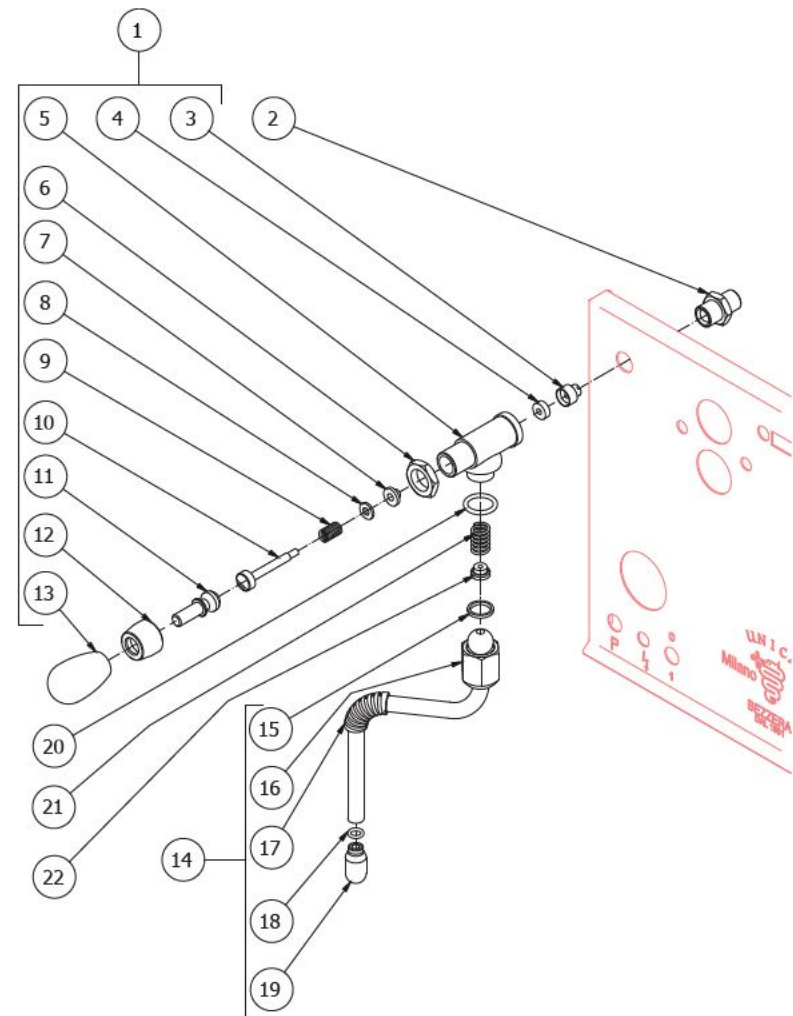

TABLE 2 - (from 27/02/2014)
UNICA

TABLE 3 - (up to 28/01/2014)
UNICA

POS	CODE	DESCRIPTION
1	5964085.01AL	ASSEMBLY TAP WITH OR
2	5225416TP	FITTING M14X1 WHIT OR
3	5224603TP	GASKET-HOLDER
4	5496042	GASKET D11X4X4 EPT 70 (C6)
5	5283047TW	TAP BODY OT
6	5221826CM	NUT 3/8
7	5494004	GASKET D12 X 6 PTFE GRAPHITIZED
8	5261801	WASHER D11
9	5471513	SPRING
10	5260204DL	SHAFT D12X47
11	5225610	ARTICULATION M8 INOX
12	5222823CM	RING NUT 3/8
13	7371511.01	LEVER KNOB
14	7479990TW	ASSEMBLY STEAM HOSE TERMINAL 2 HOLES
15	7496073	OR GASKET 115 EP856
16	5221872TW	NUT 3/8
17	7371003	INSULATING
18	7496084	GASKET
19	7305014	TERMINAL 2 HOLES
20	7496072	OR GASKET 121
21	5471532	SPRING
22	5190501	COMPLETE CUP

TABLE 3 - (up to 28/01/2014)
UNICA

TABLE 3 - (from 29/01/2014 up to 08/06/2017)
UNICA

POS	CODE	DESCRIPTION
1	5964085.01AL	ASSEMBLY TAP WITH OR
2	5225416TP	FITTING M14X1 WHIT OR
3	5224603TP	GASKET-HOLDER
4	5496042	GASKET D11X4X4 EPT 70 (C6)
5	5283055TW	TAP BODY OT FOR OR
6	5221826CM	NUT 3/8
7	5494004	GASKET D12 X 6 PTFE GRAPHITIZED
8	5261801	WASHER D11
9	5471513	SPRING
10	5260204DL	SHAFT D12X47
11	5225610	ARTICULATION M8 INOX
12	5222823CM	RING NUT 3/8
13	7371511.01	LEVER KNOB
14	7479990TW	ASSEMBLY STEAM HOSE TERMINAL 2 HOLES
15	7496073	OR GASKET 115 EP856
16	5221872TW	NUT 3/8
17	7371003	INSULATING
18	7496084	GASKET
19	7305014	TERMINAL 2 HOLES
20	7496072	OR GASKET 121
21	5471532	SPRING
22	5190501	COMPLETE CUP
23	7496052	OR GASKET 114