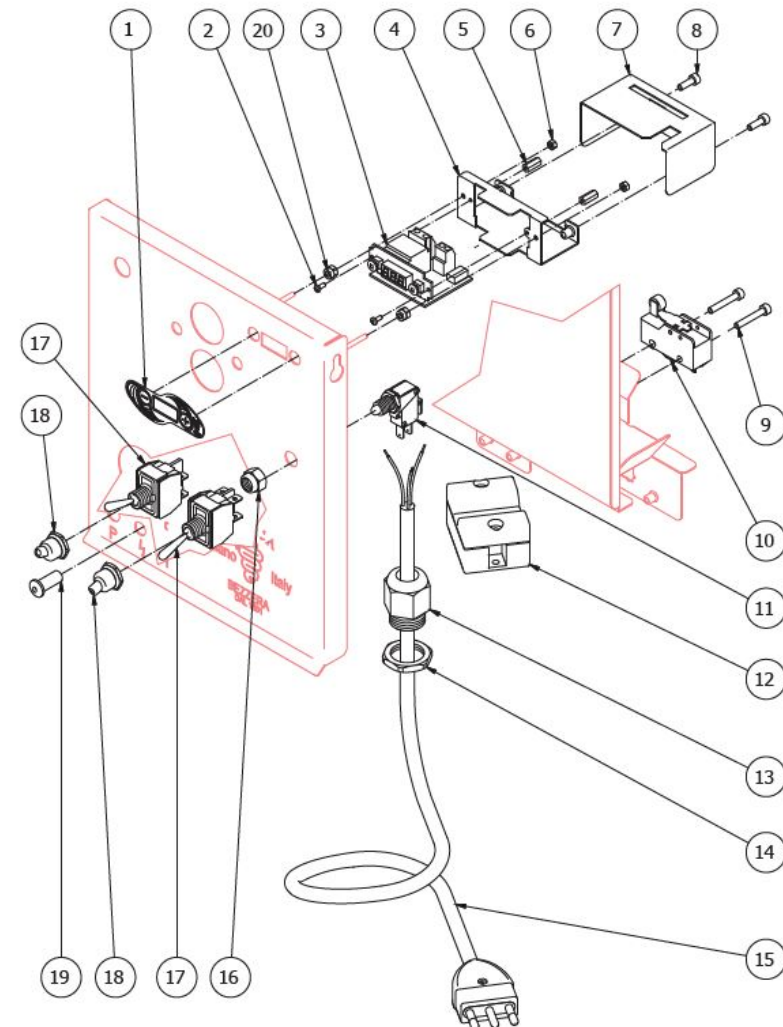

TABLE 7
UNICA

POS	CODE	DESCRIPTION
1	5522074	T.PID PLATE
2	7374016	SCREW TC M2.5X6
3	7434019	THERMOSTAT TERMOPID 110V
3	7434018	THERMOSTAT TERMOPID 230/240V
4	5058405LL	T.PID SUPPORT
5	5191508	SPACER
6	5222204	SPACER M3 ES.6 H11 OT
7	5053025LW	COVER
8	7816002	SCREW TCEI M4X12
9	7819911	SCREW TTEI M4X25
10	7633907	MICROSWITCH
11	7633906	MICROSWITCH 250V
12	7635424.01	RELAY
13	7614007	CABLE-PRESS PG13,5
14	7614006	NUT PG13,5
15	7551003	CABLE WITH USA PLUG 250V 20A
15	7554001	CABLE WITH ENGLISH PLUG
15	7555001	CABLE WITH SCHUKO PLUG
15	7552001	CABLE WITH AUSTRALIAN PLUG
15	7555003	CABLE WITH SWITZERLAND PLUG
15	7553001	CABLE WITH ISRAEL PLUG
15	7551001	CABLE WITH USA PLUG 125V 15A
16	5221875CM	NUT M10X0,75
17	7633326	BIPOLAR SWITCH LEVER
18	7372507	SWTCH PROTECTION PLASTIC
19	7633626	RED LED
20	5191509	SPACER

TABLE 7
UNICA