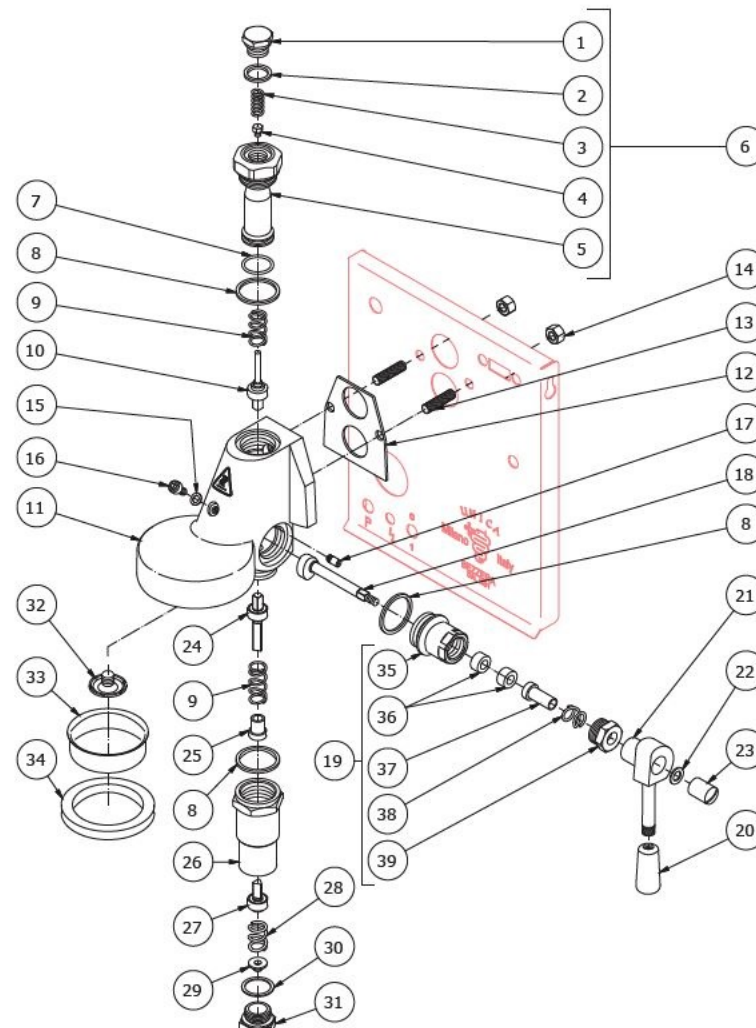

TABLE 5
UNICA

TABLE 6
UNICA

POS	CODE	DESCRIPTION
1	5194631.01R	PUMP-SOLENOID VALVE HOSE (up to 13.12.15)
1	5194639	PUMP-SOLENOID VALVE HOSE (from 14.12.15)
2	7611516	CLAMP
3	7303006	RUBBER-HOLDER FITTING
4	5194582	HOSE 8X5 L=750 SILICONE
5	7731018	VIBRATION PUMP EX5 100V C/OR
5	7731022	VIBRATION PUMP EX5 220V 60HZ WITH OR
5	7731020	VIBRATION PUMP EX5 230V WITH OR
5	7731019	VIBRATION PUMP EX5 120V WITH OR
5	7731021	VIBRATION PUMP EX5 240V WITH OR
6	7470602	VIBRATION-DAMPING
7	7303042TR	UNION
8	7805009	PLAIN WASHER D5 X 11 X 1
9	7816002	SCREW TCEI M4X12
10	7374015	FILTER
11	5194582R	HOSE WITH FILTER
12	7634816	THERMIC SAFETY DEVICE 100°C AUTOMATIC
13	5225418TP	FITTING 1/8
14	7496018	OR GASKET 105 VITON

TABLE 6
UNICA

TABLE 7
UNICA

POS	CODE	DESCRIPTION
1	5522074	T.PID PLATE
2	7374016	SCREW TC M2.5X6
3	7434019	THERMOSTAT TERMOPID 110V
3	7434018	THERMOSTAT TERMOPID 230/240V
4	5058405LL	T.PID SUPPORT
5	5191508	SPACER
6	5222204	SPACER M3 ES.6 H11 OT
7	5053025LW	COVER
8	7816002	SCREW TCEI M4X12
9	7819911	SCREW TTEI M4X25
10	7633907	MICROSWITCH
11	7633906	MICROSWITCH 250V
12	7635424.01	RELAY
13	7614007	CABLE-PRESS PG13,5
14	7614006	NUT PG13,5
15	7551003	CABLE WITH USA PLUG 250V 20A
15	7554001	CABLE WITH ENGLISH PLUG
15	7555001	CABLE WITH SCHUKO PLUG
15	7552001	CABLE WITH AUSTRALIAN PLUG
15	7555003	CABLE WITH SWITZERLAND PLUG
15	7553001	CABLE WITH ISRAEL PLUG
15	7551001	CABLE WITH USA PLUG 125V 15A
16	5221875CM	NUT M10X0,75
17	7633326	BIPOLAR SWITCH LEVER
18	7372507	SWTCH PROTECTION PLASTIC
19	7633626	RED LED
20	5191509	SPACER