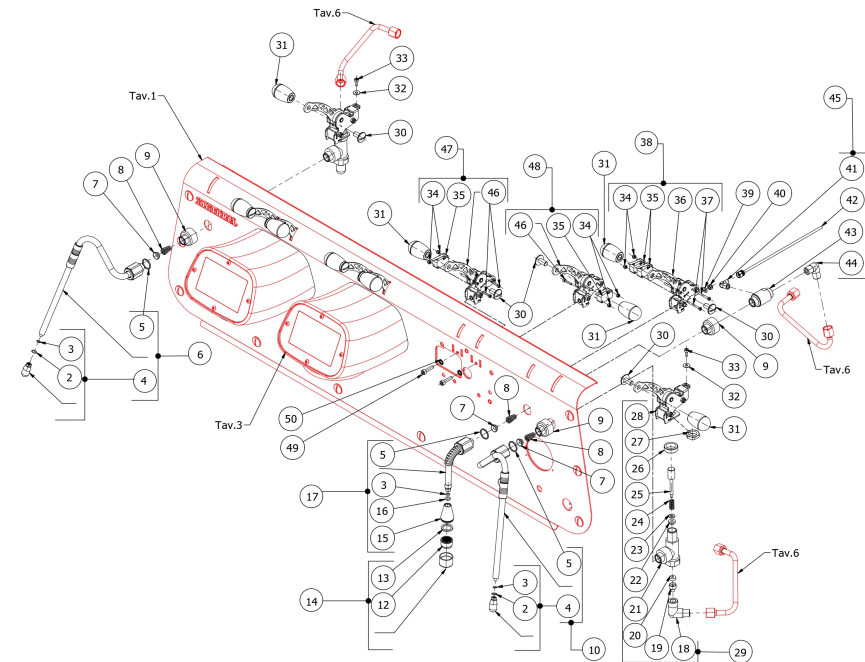

TABLE 9
VICTORIA 2-3 GR

POS	CODE	DESCRIPTION
33	7816009	SCREW TCEI M4X10 UNI 5931A2
34	7812402	NUT M3 UNI7473 A2 SELF-LOCKING INOX
35	7633909	MICROSWITCH NRA43K5
36	5963233	LEVER GROUP COMMAND WATER WITHOUT
37	7819925	SCREW TCEI M3X30 A2
38	5960517.03	ASSY LEVER WITH STOP WATER
39	7815003	PLAIN WASHER D5 UNI 6592 A2
40	7811601	SELF-LOCKING NUT M5 UNI 7474 A2
41	7303062TR	ELBOW FITTING BODY M1/8" T4
42	5194639LL	ASSY TUBE PTFE 4X200
43	5222228AL	SPARKLING WATER ARCADIA SHORT
44	5301506TR	UNION ELBOW M13X1/4
45	5963211.01	ASSY MIX BODY
46	7816029	SCREW TCEI M3X16 UNI5931 A2
47	5960522.02	ASSY COFFEE LEVER RIGHT
48	5960521.02	ASSY COFFEE LEVER LEFT
49	7816011	SCREW TCEI M5X20 UNI5931 A2
50	7814002	NOTCHED WASHER D4

TABLE 9
VICTORIA 2-3 GR