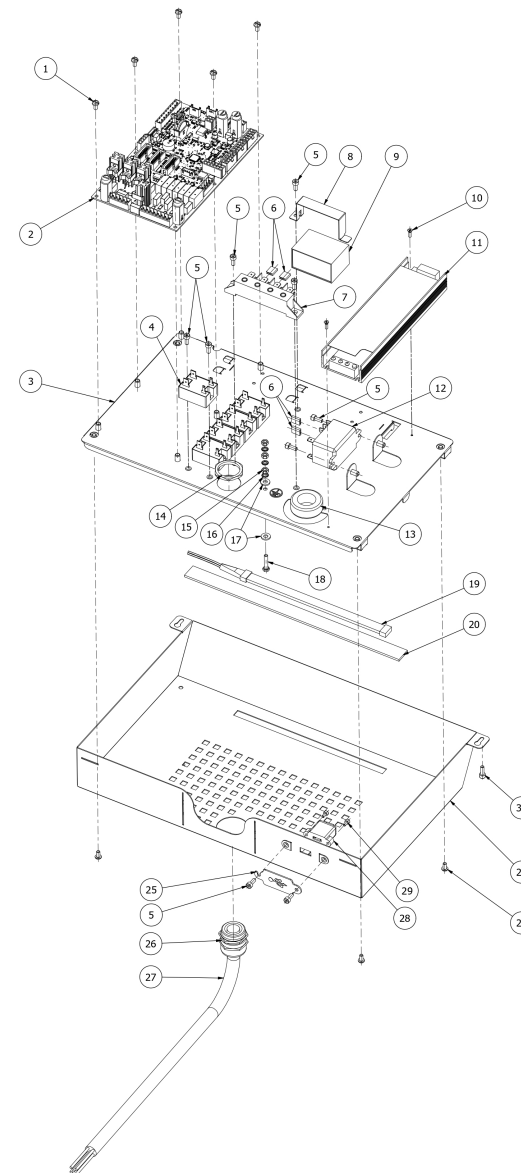

BEZZERA

VICTORIA

TABLE 12
VICTORIA 3 GR

POS	CODE	DESCRIPTION
1	7809813	SCREW TCI M4X8 DIN85
2	7665539R	VICTORIA CARD V2.03
3	5055756LL	ELECTRIC PART PLATE W/COMPASSES
4	7635426	RELAIS SSR COMPACT
5	7816009	SCREW TCEI M4X10 UNI 5931A2
6	7611005	COPRIFASTON PRESS.1/8
7	7612514	WISE FV173 4 CONTACTS
8	5058489LW	ELECTRIC BOX BLOCK FILTER
9	7663010	THREE PHASE FILTER
10	7817803	SCREW TPS M3X10 UNI 7688 DIN 965 A2
11	7637211	POWER SUPPLY 200VA 24V UHP-200-24
12	7635422	RELAY 30A 220/240V
13	7663014	WIRED TOROID 3-124-358
14	7614011	NUT PG29
14	7614009	NUT PG21
15	7822603	NUT M4 OT
16	7814001	WASHER D4 DIN 6798A A2
17	5261801	WASHER D11
18	7826411	SCREW TE M4X20 UNI5739 OT
19	7663626.01	LED RGB 12V L = 200MM FEMALE
20	5370004	WHITE PLEX
21	5055758.01LL	ELECTRIC BOX VICT. W/USB+WIFI (R)
22	7819908	SCREW TTEI M4X8
25	5055760	USB COVER ELECTRICAL BOX VICT.2GR
26	7614010	BLOCKCABLE PG29
26	7614008	BLOCKCABLE PG21
27	5968515	ASSY CABLE POWER SUPPLY 5X4-2.2MT
27	5968517	ASSY CABLE POWER SUPPLY BRAIDED 3X4-2.2MT
27	5968512	ASSY CABLE POWER SUPPLY 5X2.5
28	7663532	MALE/FEMALE USB EXTENSION 500MM

BEZZERA

VICTORIA

TABLE 12
VICTORIA 3 GR