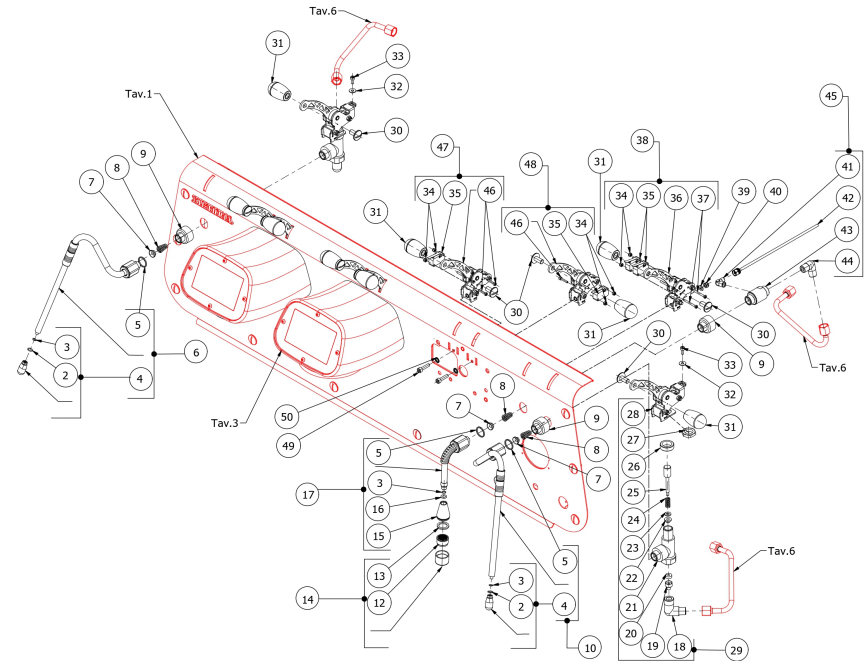

TABLE 8
VICTORIA 3 GR

BEZZERA

VICTORIA

TABLE 9
VICTORIA 2-3 GR

POS	CODE	DESCRIPTION
2	7496095	OR GASKET 6X1.2 EPDM70
3	7496096	GASKET OR. RED SILICONE
4	7305022R	TERMINAL STEAM 4 HOLE Ø1,2
5	5494021	NUT GASKET PTFE H=1,5
6	5966573.02	STEAM PIPE RIGHT
7	5190501	CUP FOR FITTING PTFE/GLASS
8	5471532.01	SPRING FOR ARTICULATION
9	5265206MP	TAP FITTING-NUT
10	5966572.02	STEAM PIPE LEFT
12	5471037	ACETALIC AIR FILTER
13	5493003	GASKET D20.5X15 H1.5 NBR 70SH
14	5226601TW	WATER HOSE TERMINAL
15	5266612	TROMBONCINO WATER PIPE AISI303
16	7496084	GASKET OR D6,4X1,9 NBR70
17	5966574	WATER PIPE
18	5301526TR	ELBOW FITTING M13X3/8
19	5224603AL	GASKET HOLDER D12X12 OT57USA
20	5496042	GASKET D11X4X4 EPT 70
21	5283058AL	TAP BODY 3/8
22	5494004	GASKET D12 X 6 PTFE GRAPHITIZED
23	5261801	WASHER D11
24	5471513	SPRING D8 H17 AISI302
25	5260205DL	SHAFT D12X60,5 AISI303
26	5220612	STEAM TAP BUSH
27	5221826	NUT 3/8
28	5963232.01	STEAM CONTROL LEVER ASSEMBLY WITHOUT TAP
29	5960523.01	ASSY LEFT STEAM LEVER VICTORIA 3GR
30	7809906DL	SCREWS POELIER M8X16 A2 AISI304
31	7372005	WOODEN KNOBS + INOX
32	7815005	FLAT WASHER D4.5X12 A2 AISI304

BEZZERA

VICTORIA

TABLE 9
VICTORIA 2-3 GR

TABLE 9
VICTORIA 2-3 GR

POS	CODE	DESCRIPTION
33	7816009	SCREW TCEI M4X10 UNI 5931A2
34	7812402	NUT M3 UNI7473 A2 SELF-LOCKING INOX
35	7633909	MICROSWITCH NRA43K5
36	5963233	LEVER GROUP COMMAND WATER WITHOUT
37	7819925	SCREW TCEI M3X30 A2
38	5960517.03	ASSY LEVER WITH STOP WATER
39	7815003	PLAIN WASHER D5 UNI 6592 A2
40	7811601	SELF-LOCKING NUT M5 UNI 7474 A2
41	7303062TR	ELBOW FITTING BODY M1/8" T4
42	5194639LL	ASSY TUBE PTFE 4X200
43	5222228AL	SPARKLING WATER ARCADIA SHORT
44	5301506TR	UNION ELBOW M13X1/4
45	5963211.01	ASSY MIX BODY
46	7816029	SCREW TCEI M3X16 UNI5931 A2
47	5960522.02	ASSY COFFEE LEVER RIGHT
48	5960521.02	ASSY COFFEE LEVER LEFT
49	7816011	SCREW TCEI M5X20 UNI5931 A2
50	7814002	NOTCHED WASHER D4