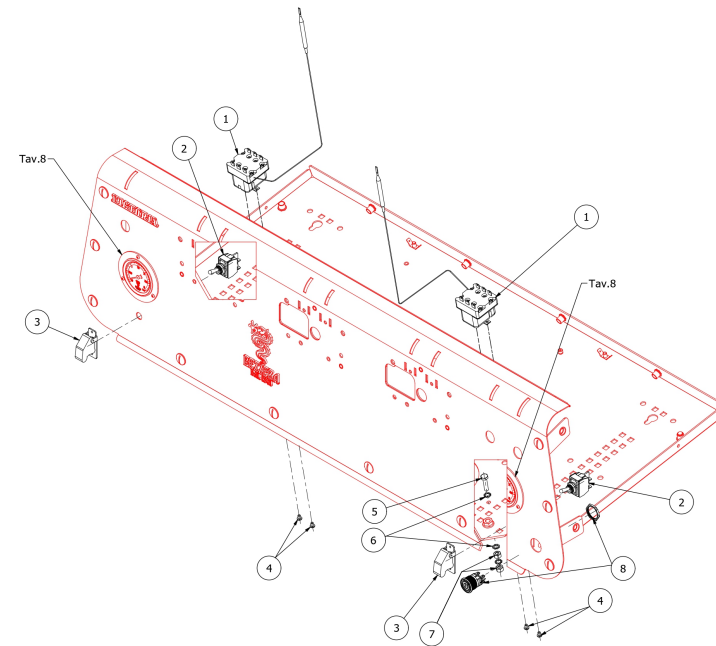

TABLE 10
VICTORIA 2 GR

TABLE 11
VICTORIA 2-3 GR

POS	CODE	DESCRIPTION
1	7434033	MANUAL TERMOSTAT
2	7633349	LEVER SWITCH W/LED SCI R13-404AL
3	7633350	COVER SWITCH VICT.RED SCI R17-10B
4	7819912	SCREW M4X6
5	7816418	SCREW TE M6X25 UNI5739 A2
6	7814005	WASHER D6
7	7821403	NUT M6 UNI 5587 OT
8	7633354SG	SWITCH 230V ON/OFF

TABLE 11
VICTORIA 2-3 GR

BEZZERA

VICTORIA

TABLE 12
VICTORIA 3 GR

POS	CODE	DESCRIPTION
1	7809813	SCREW TCI M4X8 DIN85
2	7665539R	VICTORIA CARD V2.03
3	5055756LL	ELECTRIC PART PLATE W/COMPASSES
4	7635426	RELAIS SSR COMPACT
5	7816009	SCREW TCEI M4X10 UNI 5931A2
6	7611005	COPRIFASTON PRESS.1/8
7	7612514	WISE FV173 4 CONTACTS
8	5058489LW	ELECTRIC BOX BLOCK FILTER
9	7663010	THREE PHASE FILTER
10	7817803	SCREW TPS M3X10 UNI 7688 DIN 965 A2
11	7637211	POWER SUPPLY 200VA 24V UHP-200-24
12	7635422	RELAY 30A 220/240V
13	7663014	WIRED TOROID 3-124-358
14	7614011	NUT PG29
14	7614009	NUT PG21
15	7822603	NUT M4 OT
16	7814001	WASHER D4 DIN 6798A A2
17	5261801	WASHER D11
18	7826411	SCREW TE M4X20 UNI5739 OT
19	7663626.01	LED RGB 12V L = 200MM FEMALE
20	5370004	WHITE PLEX
21	5055758.01LL	ELECTRIC BOX VICT. W/USB+WIFI (R)
22	7819908	SCREW TTEI M4X8
25	5055760	USB COVER ELECTRICAL BOX VICT.2GR
26	7614010	BLOCKCABLE PG29
26	7614008	BLOCKCABLE PG21
27	5968515	ASSY CABLE POWER SUPPLY 5X4-2.2MT
27	5968517	ASSY CABLE POWER SUPPLY BRAIDED 3X4-2.2MT
27	5968512	ASSY CABLE POWER SUPPLY 5X2.5
28	7663532	MALE/FEMALE USB EXTENSION 500MM