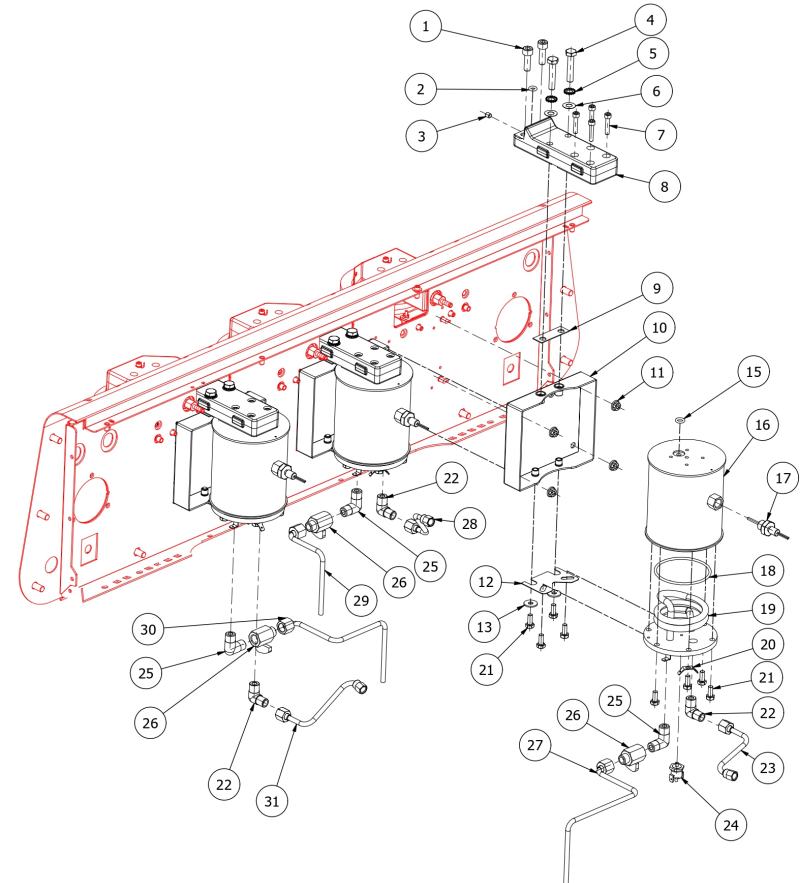

BEZZERA

VICTORIA

TABLE 5
VICTORIA 3 GR

POS	CODE	DESCRIPTION
1	7816015	SCREW TCEI M8X25 UNI 5931 A2
2	7496103	OR GASKET
3	7813010	GRAIN EI M6X7
4	7816426	SCREW TE M8X40 UNI5739 A2
5	7814006	WASHER D8 DIN6798A A2 INOX
6	7825004	WASHER D8.5X17X0.5 OT
7	7816021	SCREW TCEI M5X25 UNI 5931 A2
8	5283063.02AL	BACK DELIVERY BODY GROUP
9	5859934	INSULATING COFFEE BOILER
10	5058481LS	COFFEE BOILER SUPPORT GROUP
11	7812701	NUT M6 DIN6923 INOX A2
12	5055757	COFFEE BOILER PLATE SUPPORT
13	7815002	WASHER D6.4X18X1,6 DIN 9021 A2
15	7496093	GASKET OR 109 VITON 70SH
16	5320531BL	COFFEE BOILER
17	7666008	PROBE X THERMOPID AISI316 D3
18	7496040	OR GASKET D73 X 3 VITON
19	5722257AL	HEATING ELEMENT COPPER 220/240V-800
20	7615002	DOUBLE FASTON 90° HOLE D6.3
21	7816422	SCREW TE M6X14 UNI 5739 OT
22	5301512AL	ELBOW FITTING
23	5162474LL	VOLUMETRIC COUNTER TUBE
24	7434009	THERMOSTAT MANUAL 16A 135°C
25	5301527TR	ELBOW FITTING 1/4
26	7451504	BALL VALVE MINIBALL 1/4
27	5162492LL	COFFEE BOILER DRAIN TUBE '1°-3GR
28	5162473LL	VOLUMETRIC COUNTER TUBE
29	5162469LL	COFFEE BOILER DRAIN TUBE 1°GR
30	5162491LL	COFFEE BOILER DRAIN TUBE E'3°-3GR
31	5162494LL	VOLUMETRIC COUNTER/BOILER PIPE

BEZZERA

VICTORIA

TABLE 5
VICTORIA 3 GR