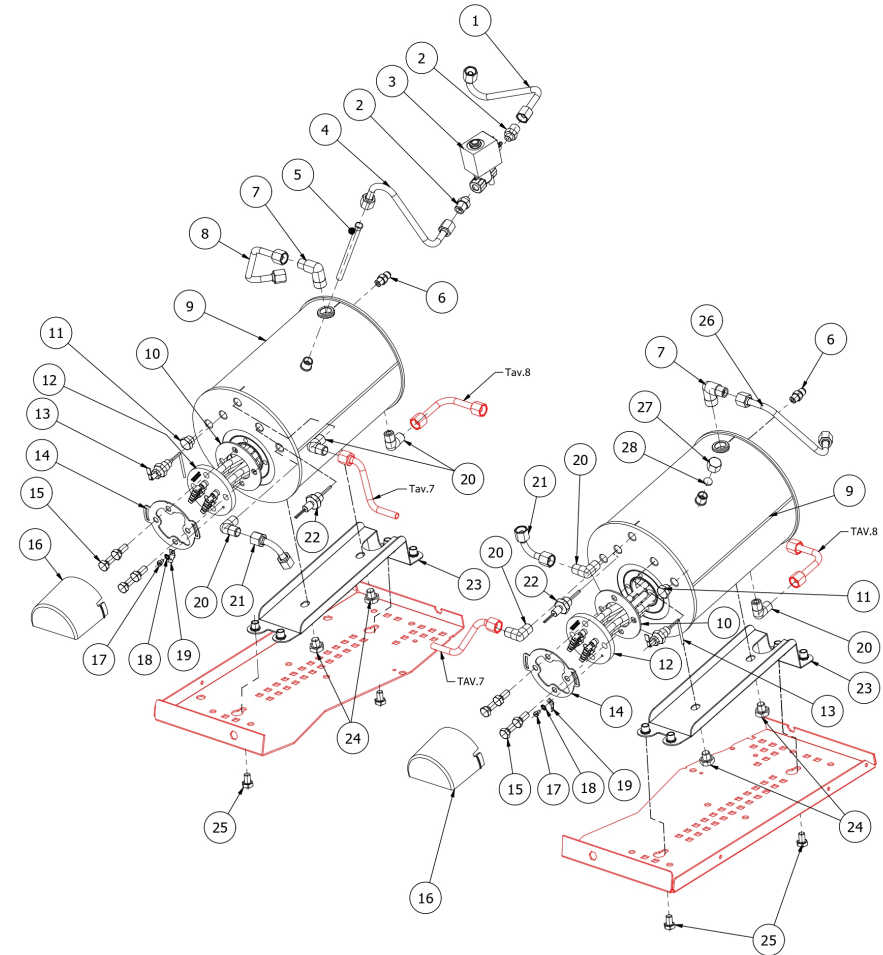

BEZZERA

VICTORIA

TABLE 5
VICTORIA 3 GR

BEZZERA

VICTORIA

TABLE 6
VICTORIA 2-3 GR

POS	CODE	DESCRIPTION
1	5163384LL	TUBE BOILER/SOLENOID WATER
2	5302014AL	FITTING M13X1/8
3	7702320.01	EV.2 WAY 220/230V BIG COIL
3	7702414.01	EV.2 WAYS OLAB 240V BIG COIL
4	5163385LL	TUBE SOLENOID WATER/TAP
5	5192311	PESCANTE D6X1 L=120 PTFE
6	7304502TR	STRAIGHT FITTING 1/8
7	5301507TR	UNION ELBOW M13X3/8
8	5163382LL	STEAM TUBE STEAM/WATER BOILER
9	5320530.01BL	SERVICE BOILER VICTORIA
10	5492006	GASKET D76 X 39 X 2 ASBESTOS FREE
11	5226405AL	PLUG 1/4
12	5722255.01AL	HEATING ELEMENT 220/240V 2300/2700W
13	5973150LL	ASSY LEVEL STEAM PROBE
14	5058478	SUPPORT COVER HEATING ELEMENT
15	7816423	SCREW TE M8X18 UNI5739 A2
16	5373109	COVER HEATING ELEMENT CONTACTS
17	7826212	SCREW TCI M4X6 UNI 6107 OT
18	7814001	WASHER D4 DIN 6798A A2
19	7615003	FASTON 45° HOLE D4.3
20	5301506TR	UNION ELBOW M13X1/4
21	5163383LL	TUBE L/A
22	7666008	PROBE X THERMOPID AISI316 D3
23	5038455LL	SERVICE BOILER SUPPORT W/COMPASSES
24	7816401	SCREW TE M10X10 UNI 5739 A2
25	7816420	SCREW TE M8X12 UNI5739 A2
26	5163381LL	STEAM BOILER TUBE
27	5221840	CAP NUT M13 OT
28	5492020	GASKET D11.5 X 2

BEZZERA

VICTORIA

TABLE 6
VICTORIA 2-3 GR

TABLE 7
VICTORIA 3 GR

POS	CODE	DESCRIPTION
1	5963047.01	ASSY CUP+O RING+VALVE PLUG
2	5965308	ASSY SECURITY VALVE 2,5 BAR
3	7496094	O-RING GASKET 102 VITON 70SH
4	5264017.02	SECURITY VALVE PIN
5	5226417.01	SECURITY VALVE 1/8"G PLUG
6	5194552	HOSE Ø 8x5 SILICONE L=500 1GR
7	7611516	CLAMP 10086
8	5494025	PTFE GASKET
9	5163395LL	TUBE BOILER/SECURITY VALVE/EV VICT.3GR
10	5302014AL	FITTING M13X1/8
11	7702320.01	EV.2 WAY 220/230V BIG COIL
11	7702414.01	EV.2 WAYS OLAB 240V BIG COIL
12	5194549	HOSE Ø 8x5 SILICONE L=350