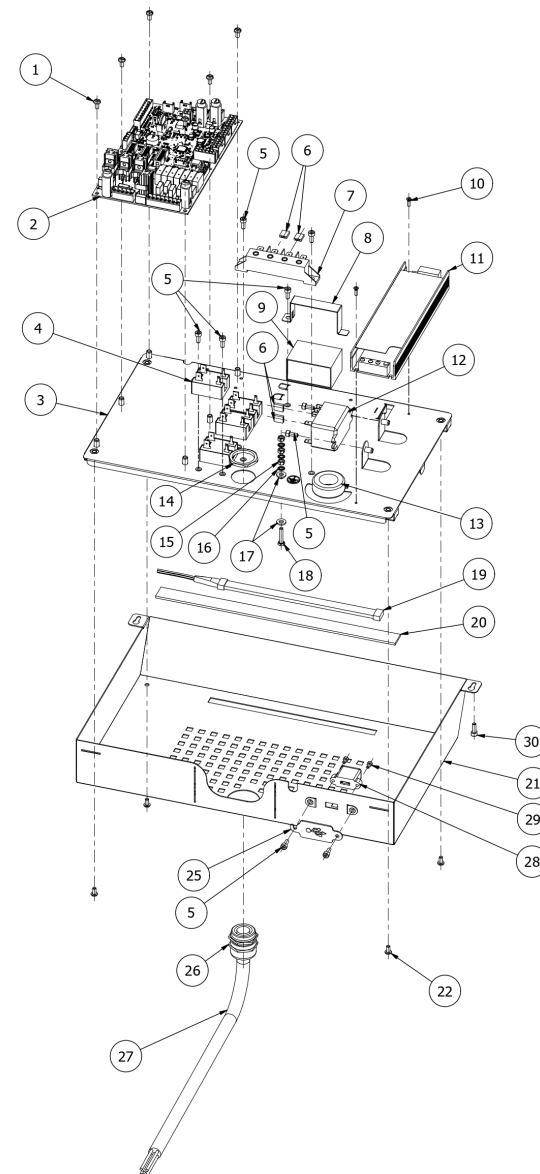

TABLE 12
VICTORIA 2 GR

POS	CODE	DESCRIPTION
1	7809813	SCREW TCI M4X8 DIN85
2	7665536R	SCHEDA VICTORIA 1.0 (R)
3	5055756LL	ELECTRIC PART PLATE W/COMPASSES
4	7635426	RELAIS SSR COMPACT
5	7816009	SCREW TCEI M4X10 UNI 5931A2
6	7611005	COPRIFASTON PRESS.1/8
7	7612514	WISE FV173 4 CONTACTS
8	5058489LW	ELECTRIC BOX BLOCK FILTER
9	7663010	THREE PHASE FILTER
10	7817803	SCREW TPS M3X10 UNI 7688 DIN 965 A2
11	7637211	POWER SUPPLY 200VA 24V UHP-200-24
12	7635422	RELAY 30A 220/240V
13	7663014	WIRED TOROID 3-124-358
14	7614009	NUT PG21
14	7614011	NUT PG29
15	7822603	NUT M4 OT
16	7814001	WASHER D4 DIN 6798A A2
17	5261801	WASHER D11
18	7826411	SCREW TE M4X20 UNI5739 OT
19	7663626.01	LED RGB 12V L = 200MM FEMALE
20	5370004	WHITE PLEX
21	5055758.01LL	ELECTRIC BOX VICT.2GR W/USB+WI/FI ®
22	7819908	SCREW TTEI M4X8
25	5055760	USB COVER ELECTRICAL BOX VICT.2GR
26	7614008	BLOCKCABLE PG21
26	7614010	BLOCKCABLE PG29
27	5968517	ASSY CABLE POWER SUPPLY 5X4-2.2MT
27	5968515	ASSY CABLE POWER SUPPLY BRAIDED 3X4-2.2MT
27	5968512	ASSY CABLE POWER SUPPLY 5X2.5
28	7663532	MALE/FEMALE USB EXTENSION 500MM

TABLE 12
VICTORIA 2 GR

TABLE 12
VICTORIA 2 GR

POS	CODE	DESCRIPTION
29	7816016	SCREW TCEI M3X6
30	7816002	SCREW TCEI M4X12 UNI 5931 A2

TABLE 12
VICTORIA 2 GR

TABLE 13
VICTORIA 2-3 GR

POS	CODE	DESCRIPTION
1	7990603	CLEANING BRUSH FOR COFFEE MACHINE
2	5471031.01	FILTER 1 CUP 10 GRAMS
3	5471035	FILTER 2 CUPS 20 GRAMS
4	5471038	BLIND FILTER AISI304
5	5471527	FILTER-HOLDER SPRING D1.2 AISI 302
6	5286016TW	FILTER-HOLDER TILTED HANDLE BZ
7	7305006TW	SPOUT 1 WAY S/PB+PWP
8	7371525	WOODEN HANDLE+STAINLESS STEEL
9	5965643.01R	ASSY FILTER-HOLDER BZ 1TZ 80°
10	7305007TW	SPOUT 2 WAYS WITHOUT PB+PWP
11	5965644.01R	ASSY FILTER-HOLDER BZ 2TZ VICTORIA