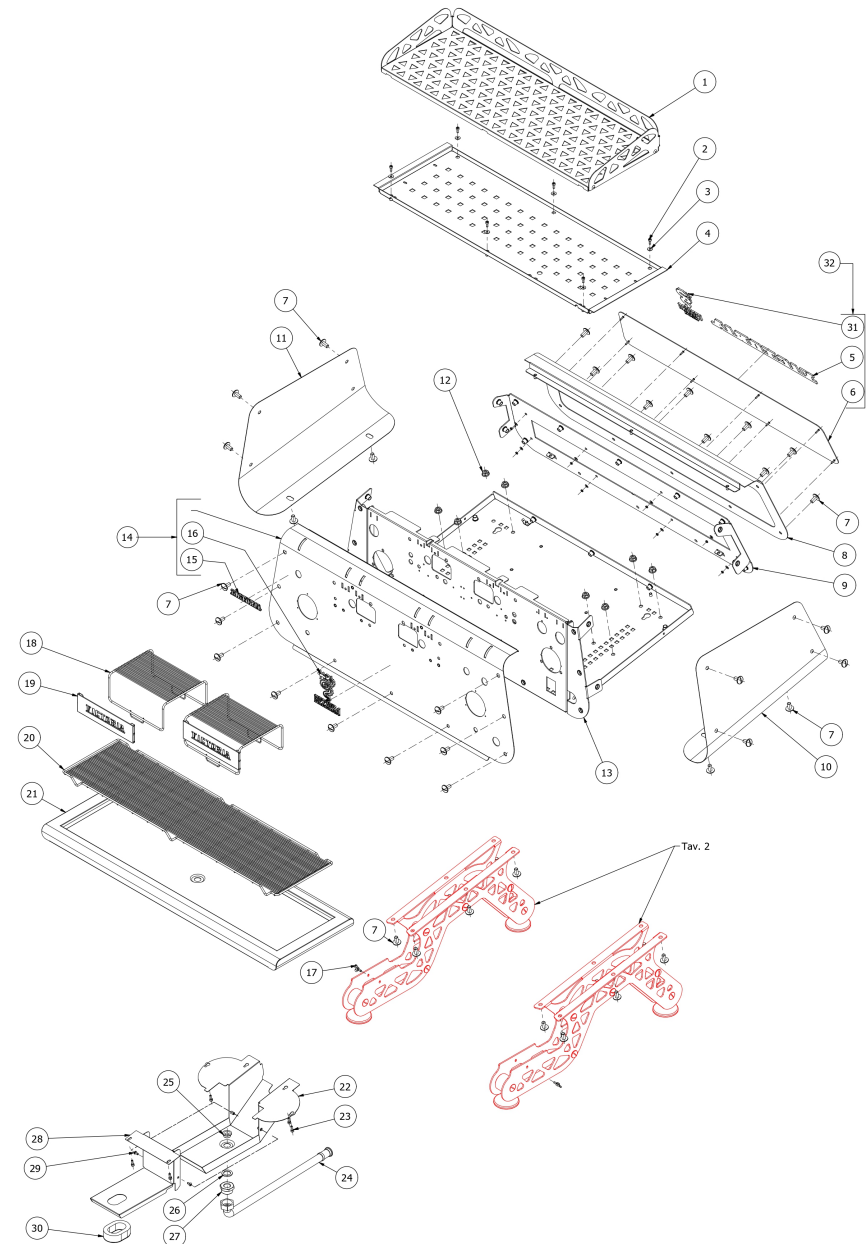

BEZZERA

VICTORIA

TABLE 1
VICTORIA 3 GR

BEZZERA

VICTORIA

TABLE 1
VICTORIA 3 GR

POS	CODE	DESCRIPTION
21	5340540LL	3GR COMPLETE TRAY W/HOOK
22	5058705LS	DRAIN TRAY VICT.SALD.3GR
23	7816002	SCREW TCEI M4X12 UNI 5931 A2
24	7200521	FLEX INOX DN13 EPDM F¼ CUR90°CODOL¾
25	5225230NC	FITTING 3/8" G NICKEL
26	5492022	GASKET D25 X 17 X 2 ASBESTOS FREE
27	5265401	FITTING MF 3/4X3/8 AISI 303
28	5073037LW	DISCHARGE COVER
29	7819908	SCREW TTEI M4X8
30	5493061	TRAY GASKET IN BLACK SPONGE+PVC
31	5095255VNR	BACK MATT BLACK PANEL 3GR W/LOGO
31	5095255YCR	BACK MATT WHITE PANEL 3GR W/LOGO
31	5095255YVR	BACK MATT GREEN PANEL 2GR W/LOGO
31	5095255VTR	BACK GLOSS RED PANEL 3GR W/LOGO
32	5522517.01	BEZZERA+LOGO RED LABEL 1807C
32	5522520.01	BEZZERA LABEL + LOGO BLACK

BEZZERA

VICTORIA

TABLE 1
VICTORIA 2 GR

BEZZERA

VICTORIA

TABLE 1
VICTORIA 2 GR

POS	CODE	DESCRIPTION
21	5340539LL	COMPLETE TRAY VICTORIA 2GR W/HOOKS
22	5058701LS	DRAIN TRAY VICTORIA 2GR
23	7816002	SCREW TCEI M4X12 UNI 5931 A2
24	7200521	FLEX INOX DN13 EPDM F¼ CUR90°CODOL¼
25	5225230NC	FITTING 3/8" G NICKEL
26	5492022	GASKET D25 X 17 X 2 ASBESTOS FREE
27	5265401	FITTING MF 3/4X3/8 AISI 303
28	5073037LW	DISCHARGE COVER
29	7819908	SCREW TTEI M4X8
30	5493061	VICTORIA DRIP TRAY SPONGE GASKET
31	5522520.01	BEZZERA LABEL + LOGO BLACK
31	5522517.01	BEZZERA+LOGO RED LABEL 1807C
32	5095254YVR	BACK MATT GREEN PANEL 2GR W/LOGO
32	5095254VNR	BACK MATT BLACK PANEL 2GR W/LOGO
32	5095254VTR	BACK GLOSS RED PANEL 2GR W/LOGO
32	5095254YCR	BACK MATT PEARL WHITE PANEL 2GR

BEZZERA

VICTORIA

TABLE 1
VICTORIA 2 GR

TABLE 2
VICTORIA 2-3 GR

POS	CODE	DESCRIPTION
1	7809906DL	SCREWS POELIER M8X16 A2 AISI304
2	5059000LW	LEFT FOOT
3	5266200MP	SPACER SUPPORT FOOT
4	5262207MP	SPACER FOR FOOT
5	5266201MP	FOOT
6	7496100	GASKET OR 826 D3,53X42.86 NBR
7	7816025	SCREW TCEI M8X35 UNI 5931 A2
8	5059001LW	RIGHT FOOT
9	5262206MP	SPACER FOOT