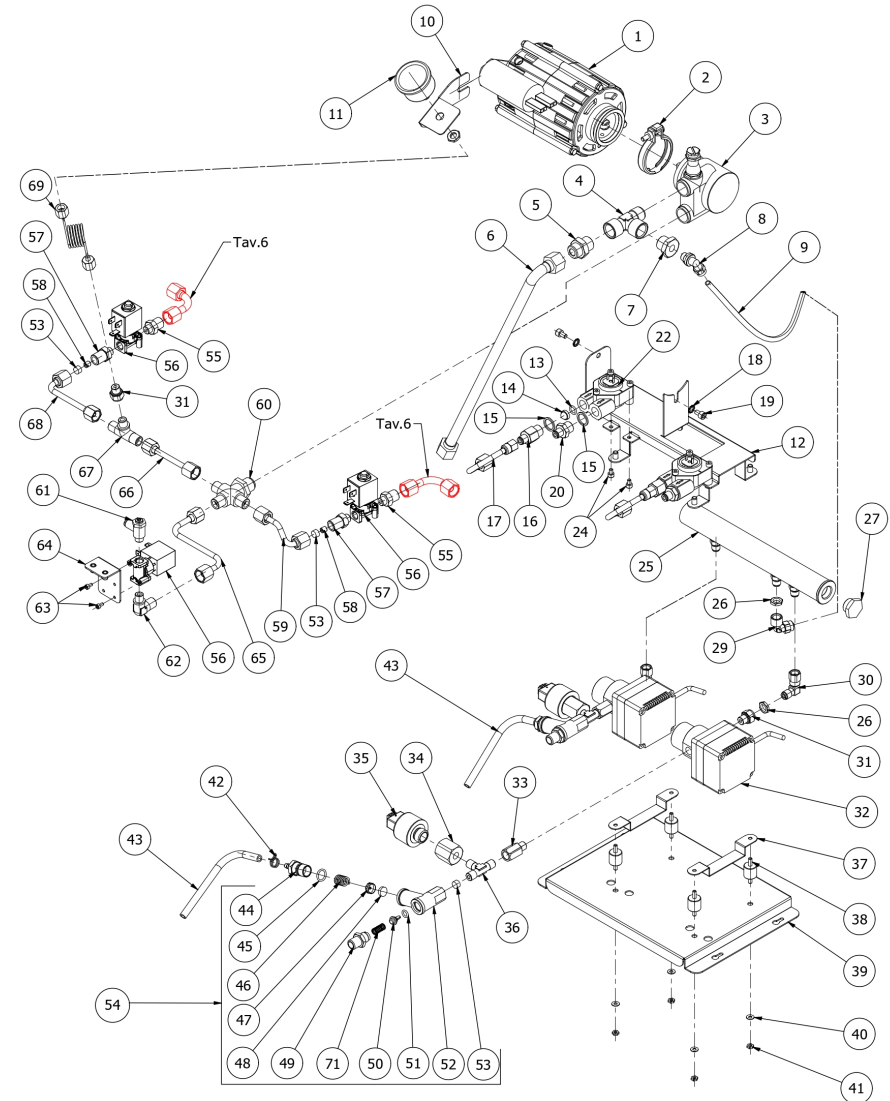

TABLE 10
VICTORIA 2 GR

TABLE 10
VICTORIA 2 GR

POS	CODE	DESCRIPTION
34	5225420AL	FITTING 3/8
35	7666009	PRESSURE SENSOR
36	7304543TR	FITTING TEE CONICAL 1/8
37	5058468LW	PUMP LOWER SUPPORT
38	7470604	VIBRATION-DAMPING
39	5018473LW	PUMPS SUPPORT BASE
40	5057012	WASHER 4X9X0.7 AISI304 2B
41	7812601	INOX NUT M4 UNI5588
42	7611516	CLAMP 10086
43	5194549	HOSE Ø 8x5 SILICONE L=350
44	5302077AL	FITTING PORT.M14X1 OTXTUBO6X4 OT57U
45	7496052	OR GASKET 114 VITON
46	5471539	CALIBRATED SPRING D.1.6
47	5224620AL	GASKET-HOLDER ES.12X6.8 OT57USA
48	5493042	GASKET D.11X3
49	5302017AL	FITTING M12 ES16 H26.5 OT57USA
50	5224615AL	GASKET-HOLDER SURP.VALVE OT57USA
51	7496018	OR GASKET 105
52	5283053TP	SURPRESSION VALVE BODY
53	5471019	FILTER D8,5X5 AISI304
54	5965212.01AL	ASSY OPV ADJUST. 9/12 BAR
55	5302014AL	FITTING M13X1/8
56	7702415.01	EV.2 WAY 240V 25BAR SMALL COIL
56	7702322.01	EV.2WAY OLAB 220/230V 25BAR SMALL
57	5225238AL	FITTING 1/8
58	5223003	JET M6 X 6 HOLE D0.8 OT
59	5162466LL	PUMP TUBE/LA 2
60	5301001.01AL	FITTING M13X3/8"
61	7402403	REGULATOR WATER
62	5301504AL	ELBOW FITTING M12X1/8

TABLE 10
VICTORIA 2 GR

TABLE 10
VICTORIA 2 GR

POS	CODE	DESCRIPTION
63	7816016	SCREW TCEI M3X6
64	5057865LL	SQUAD SUPPORT MIXER W/COMPASSES
65	5162464LL	PUMP TUBE/SOLENOID WATER
66	5162465LL	PUMP TUBE/MANOMETER
67	5300513TR	UNION
68	5162468LL	MANOMETER TUBE/LA 1
69	7400913	CAPILLARY PUMP
71	5471505	CALIBRATED SPRING D0.45 H22 AISI302