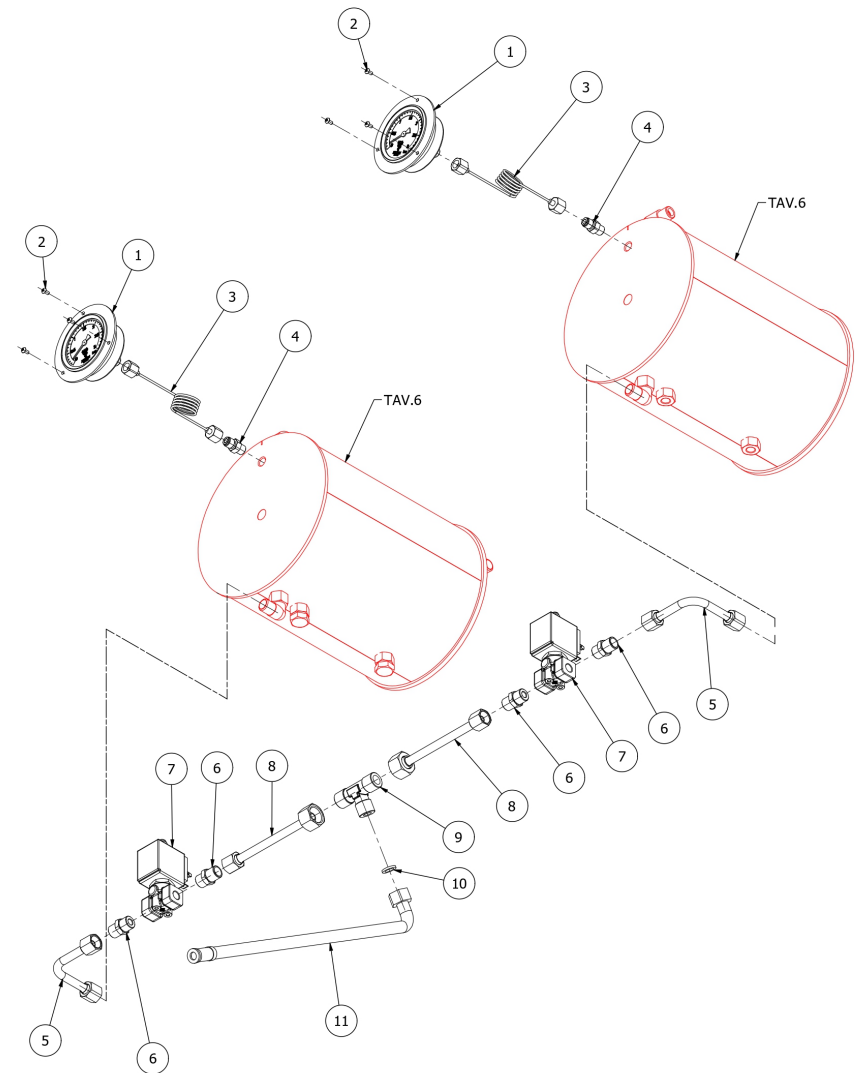

TABLE 8
VICTORIA 2 GR

TABLE 8
VICTORIA 3 GR

POS	CODE	DESCRIPTION
1	7432529.01	PRESSURE GAUGE D63 3BAR WITHOUT
2	7819910	SCREW TBEI M3X6 ISO 7380 A2
3	7400912	SERVICE BOILER CAPILLARY
4	7304502TR	STRAIGHT FITTING 1/8
5	5163388LL	TUBE BOILER/DRAIN SOLENOID
6	5302019AL	FITTING M13X1/4
7	7702325	EV.2 VIE ODE 24V D4.5MM
8	5163394LL	TUBE EV. DRAIN/DRAIN.3GR
9	5300518TR	FITTING TEE 3/8 RUVECO
10	7493024	GASKET D14,5
11	7200520	FLEX INOX DN8 SIL.F3/8

TABLE 8
VICTORIA 3 GR

BEZZERA

VICTORIA

TABLE 9
VICTORIA 2-3 GR

POS	CODE	DESCRIPTION
2	7496095	OR GASKET 6X1.2 EPDM70
3	7496096	GASKET OR. RED SILICONE
4	7305022R	TERMINAL STEAM 4 HOLE Ø1,2
5	5494021	NUT GASKET PTFE H=1,5
6	5966573.02	STEAM PIPE RIGHT
7	5190501	CUP FOR FITTING PTFE/GLASS
8	5471532.01	SPRING FOR ARTICULATION
9	5265206MP	TAP FITTING-NUT
10	5966572.02	STEAM PIPE LEFT
12	5471037	ACETALIC AIR FILTER
13	5493003	GASKET D20.5X15 H1.5 NBR 70SH
14	5226601TW	WATER HOSE TERMINAL
15	5266612	TROMBONCINO WATER PIPE AISI303
16	7496084	GASKET OR D6,4X1,9 NBR70
17	5966574	WATER PIPE
18	5301526TR	ELBOW FITTING M13X3/8
19	5224603AL	GASKET HOLDER D12X12 OT57USA
20	5496042	GASKET D11X4X4 EPT 70
21	5283058AL	TAP BODY 3/8
22	5494004	GASKET D12 X 6 PTFE GRAPHITIZED
23	5261801	WASHER D11
24	5471513	SPRING D8 H17 AISI302
25	5260205DL	SHAFT D12X60,5 AISI303
26	5220612	STEAM TAP BUSH
27	5221826	NUT 3/8
28	5963232.01	STEAM CONTROL LEVER ASSEMBLY WITHOUT TAP
29	5960523.01	ASSY LEFT STEAM LEVER VICTORIA 3GR
30	7809906DL	SCREWS POELIER M8X16 A2 AISI304
31	7372005	WOODEN KNOBS + INOX
32	7815005	FLAT WASHER D4.5X12 A2 AISI304