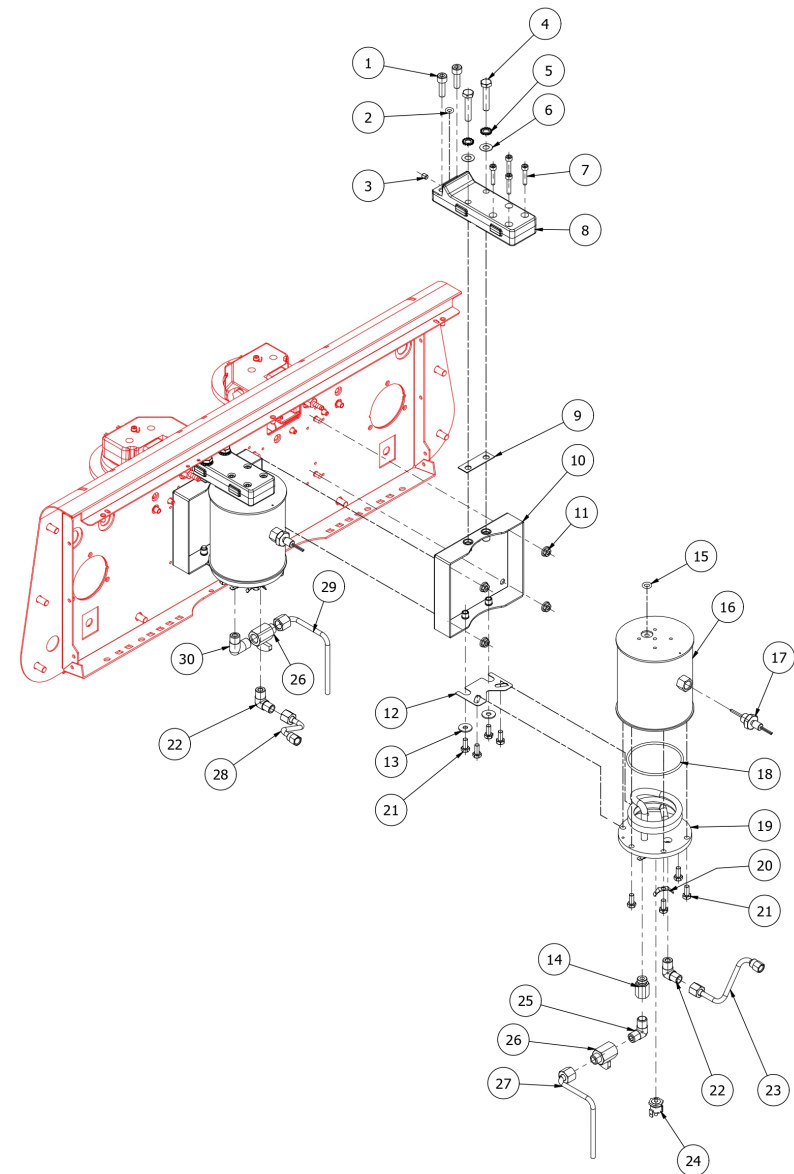

TABLE 5
VICTORIA 2 GR

POS	CODE	DESCRIPTION
1	7816015	SCREW TCEI M8X25 UNI 5931 A2
2	7496103	OR GASKET
3	7813010	GRAIN EI M6X7
4	7816426	SCREW TE M8X40 UNI5739 A2
5	7814006	WASHER D8 DIN6798A A2 INOX
6	7825004	WASHER D8.5X17X0.5 OT
7	7816021	SCREW TCEI M5X25 UNI 5931 A2
8	5283063.02AL	BACK DELIVERY BODY GROUP
9	5859934	INSULATING COFFEE BOILER
10	5058481LS	COFFEE BOILER SUPPORT GROUP
11	7812701	NUT M6 DIN6923 INOX A2
12	5055757	COFFEE BOILER PLATE SUPPORT
13	7815002	WASHER D6.4X18X1,6 DIN 9021 A2
14	5225304AL	FITTING 1/4
15	7496093	GASKET OR 109 VITON 70SH
16	5320531BL	COFFEE BOILER
17	7666008	PROBE X THERMOPID AISI316 D3
18	7496040	OR GASKET D73 X 3 VITON
19	5722257AL	HEATING ELEMENT COPPER 220/240V-800
20	7615002	DOUBLE FASTON 90° HOLE D6.3
21	7816422	SCREW TE M6X14 UNI 5739 OT
22	5301512AL	ELBOW FITTING
23	5162474LL	VOLUMETRIC COUNTER TUBE
24	7434009	THERMOSTAT MANUAL 16A 135°C
25	5301506TR	UNION ELBOW M13X1/4
26	7451504	BALL VALVE MINIBALL 1/4
27	5162469LL	COFFEE BOILER DRAIN TUBE 1°GR
28	5162473LL	VOLUMETRIC COUNTER TUBE
29	5162470LL	COFFEE BOILER DRAIN TUBE 2°GR
30	5301527TR	ELBOW FITTING 1/4

TABLE 5
VICTORIA 2 GR