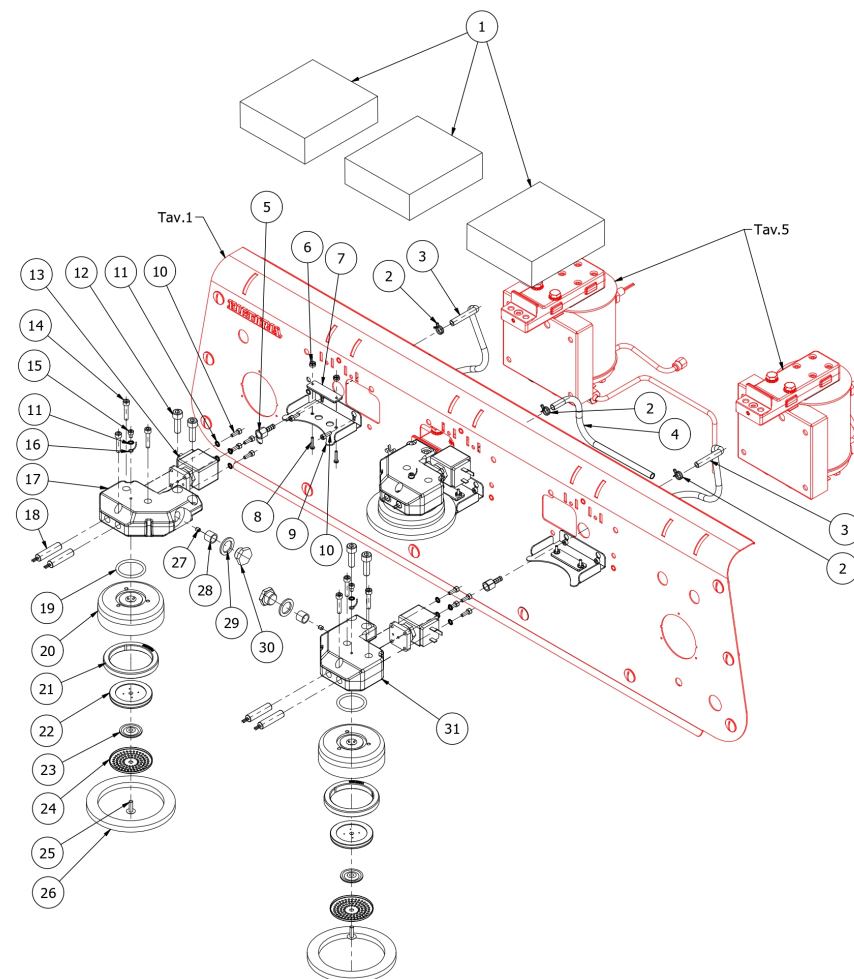

TABLE 4
VICTORIA 3 GR

TABLE 4
VICTORIA 3 GR

POS	CODE	DESCRIPTION
30	5226403AL	PLUG 3/8
31	5283065.02AL	DELIVERY BODY GROUP 2°/3°GR

TABLE 4
VICTORIA 3 GR

TABLE 5
VICTORIA 2 GR

POS	CODE	DESCRIPTION
1	7816015	SCREW TCEI M8X25 UNI 5931 A2
2	7496103	OR GASKET
3	7813010	GRAIN EI M6X7
4	7816426	SCREW TE M8X40 UNI5739 A2
5	7814006	WASHER D8 DIN6798A A2 INOX
6	7825004	WASHER D8.5X17X0.5 OT
7	7816021	SCREW TCEI M5X25 UNI 5931 A2
8	5283063.02AL	BACK DELIVERY BODY GROUP
9	5859934	INSULATING COFFEE BOILER
10	5058481LS	COFFEE BOILER SUPPORT GROUP
11	7812701	NUT M6 DIN6923 INOX A2
12	5055757	COFFEE BOILER PLATE SUPPORT
13	7815002	WASHER D6.4X18X1,6 DIN 9021 A2
14	5225304AL	FITTING 1/4
15	7496093	GASKET OR 109 VITON 70SH
16	5320531BL	COFFEE BOILER
17	7666008	PROBE X THERMOPID AISI316 D3
18	7496040	OR GASKET D73 X 3 VITON
19	5722257AL	HEATING ELEMENT COPPER 220/240V-800
20	7615002	DOUBLE FASTON 90° HOLE D6.3
21	7816422	SCREW TE M6X14 UNI 5739 OT
22	5301512AL	ELBOW FITTING
23	5162474LL	VOLUMETRIC COUNTER TUBE
24	7434009	THERMOSTAT MANUAL 16A 135°C
25	5301506TR	UNION ELBOW M13X1/4
26	7451504	BALL VALVE MINIBALL 1/4
27	5162469LL	COFFEE BOILER DRAIN TUBE 1°GR
28	5162473LL	VOLUMETRIC COUNTER TUBE
29	5162470LL	COFFEE BOILER DRAIN TUBE 2°GR
30	5301527TR	ELBOW FITTING 1/4