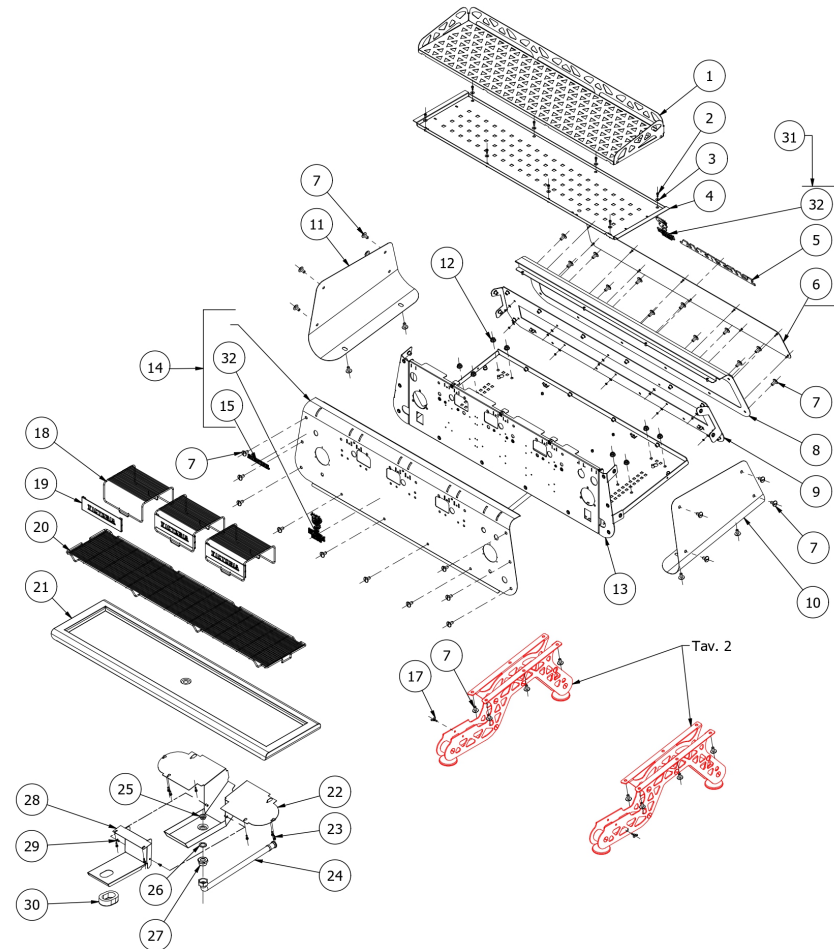

BEZZERA

Dal 1901

VICTORIA

COD. 9942071.01

REV. 00 ed.02/25

BEZZERA

VICTORIA

TABLE 1
VICTORIA 3 GR

BEZZERA

VICTORIA

TABLE 1
VICTORIA 3 GR

BEZZERA

VICTORIA

TABLE 1
VICTORIA 3 GR

POS	CODE	DESCRIPTION
21	5340540LL	3GR COMPLETE TRAY W/HOOK
22	5058705LS	DRAIN TRAY VICT.SALD.3GR
23	7816002	SCREW TCEI M4X12 UNI 5931 A2
24	7200521	FLEX INOX DN13 EPDM F¼ CUR90°CODOL¾
25	5225230NC	FITTING 3/8" G NICKEL
26	5492022	GASKET D25 X 17 X 2 ASBESTOS FREE
27	5265401	FITTING MF 3/4X3/8 AISI 303
28	5073037LW	DISCHARGE COVER
29	7819908	SCREW TTEI M4X8
30	5493061	TRAY GASKET IN BLACK SPONGE+PVC
31	5095255VNR	BACK MATT BLACK PANEL 3GR W/LOGO
31	5095255YCR	BACK MATT WHITE PANEL 3GR W/LOGO
31	5095255YVR	BACK MATT GREEN PANEL 2GR W/LOGO
31	5095255VTR	BACK GLOSS RED PANEL 3GR W/LOGO
32	5522517.01	BEZZERA+LOGO RED LABEL 1807C
32	5522520.01	BEZZERA LABEL + LOGO BLACK