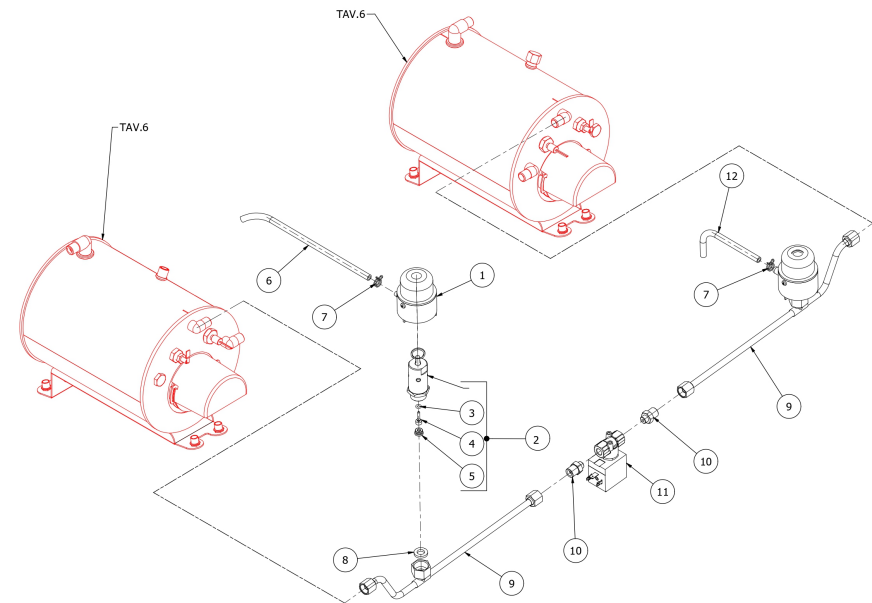

BEZZERA

VICTORIA

TABLE 6
VICTORIA 2-3 GR

TABLE 7
VICTORIA 3 GR

POS	CODE	DESCRIPTION
1	5963047.01	ASSY CUP+O RING+VALVE PLUG
2	5965308	ASSY SECURITY VALVE 2,5 BAR
3	7496094	O-RING GASKET 102 VITON 70SH
4	5264017.02	SECURITY VALVE PIN
5	5226417.01	SECURITY VALVE 1/8"G PLUG
6	5194552	HOSE Ø 8x5 SILICONE L=500 1GR
7	7611516	CLAMP 10086
8	5494025	PTFE GASKET
9	5163395LL	TUBE BOILER/SECURITY VALVE/EV VICT.3GR
10	5302014AL	FITTING M13X1/8
11	7702320.01	EV.2 WAY 220/230V BIG COIL
11	7702414.01	EV.2 WAYS OLAB 240V BIG COIL
12	5194549	HOSE Ø 8x5 SILICONE L=350

TABLE 7
VICTORIA 3 GR

TABLE 7
VICTORIA 2 GR

POS	CODE	DESCRIPTION
1	5963047.01	ASSY CUP+O RING+VALVE PLUG
2	5965308	ASSY SECURITY VALVE 2,5 BAR
3	7496094	O-RING GASKET 102 VITON 70SH
4	5264017.02	SECURITY VALVE PIN
5	5226417.01	SECURITY VALVE 1/8"G PLUG
6	5194552	HOSE Ø 8x5 SILICONE L=500 1GR
7	7611516	CLAMP 10086
8	5494025	PTFE GASKET
9	5163386LL	TUBE BOILER/SECURITY VALVE/SOLENOID
10	5302014AL	FITTING M13X1/8
11	7702414.01	EV.2 WAYS OLAB 240V BIG COIL
11	7702320.01	EV.2 WAY 220/230V BIG COIL
12	5194540	SILICON PIPE D8X5X1.5 L=300