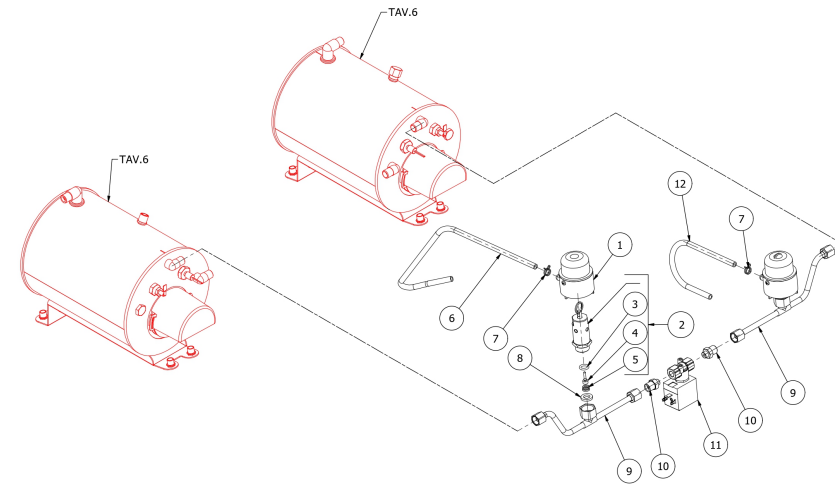

TABLE 7
VICTORIA 2 GR

POS	CODE	DESCRIPTION
1	5963047.01	ASSY CUP+O RING+VALVE PLUG
2	5965308	ASSY SECURITY VALVE 2,5 BAR
3	7496094	O-RING GASKET 102 VITON 70SH
4	5264017.02	SECURITY VALVE PIN
5	5226417.01	SECURITY VALVE 1/8"G PLUG
6	5194552	HOSE Ø 8x5 SILICONE L=500 1GR
7	7611516	CLAMP 10086
8	5494025	PTFE GASKET
9	5163386LL	TUBE BOILER/SECURITY VALVE/SOLENOID
10	5302014AL	FITTING M13X1/8
11	7702414.01	EV.2 WAYS OLAB 240V BIG COIL
11	7702320.01	EV.2 WAY 220/230V BIG COIL
12	5194540	SILICON PIPE D8X5X1.5 L=300

TABLE 7
VICTORIA 2 GR