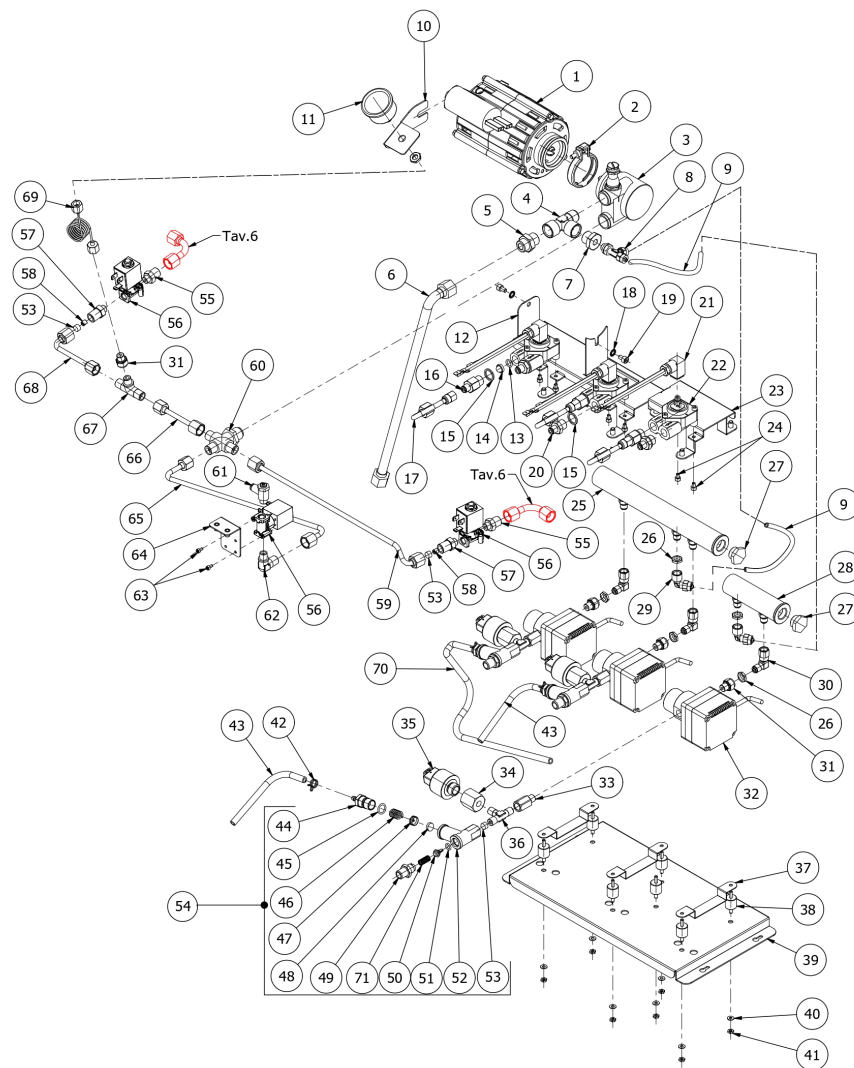

TABLE 10
VICTORIA 3 GR

TABLE 10
VICTORIA 2 GR

POS	CODE	DESCRIPTION
1	7742404.03	ELECTRIC MOTOR 220/240V 6MF 50/60HZ
2	7611508	PUMP CLAMP
3	7730509	ROTARY PUMP 50-70L/H+BAND+JOINT
4	7304530TR	T FITTING 3/8"G FFM RUVECO
5	5302011AL	FITTING 3/8
6	7200504.02	FLEX INOX 3/8
7	5302057AL	FITTING 1/8
8	7304536TR	UNION ELBOW D6 1/8"G RUVECO
9	5194649	TUBE PTFE 6X300
10	5037861LW	MANOMETER SUPPORT
11	7432523.02	PRESSURE GAUGE D40 16BAR TRICOLOUR
12	5058482LL	PUMPS SUPPORT W/COMPASSES
13	7496024	OR 2031
14	5471041	NET FILTER D11 H7 AISI304
15	5130501	COPPER WASHER 13.5X18X1,5
16	5302089AL	FITTING 1/4
17	5162472LL	OVERPRESSURE TUBE/VOLUM.COUNTER
18	7814002	NOTCHED WASHER D4
19	7816027	SCREW TCEI M5X8 UNI5931 A2
20	5302088AL	FITTING 1/4
22	7431001.01	VOLUMETRIC COUNTER+AUTOMATIC LED
24	7816017	SCREW TCEI M4X6
25	5329025.01BL	SILENCER 2/3GR ARCADIA DISPLAY
26	5221844	NUT 1/8
27	5226403AL	PLUG 3/8
29	7303010TT	ELBOW FITTING F1/8
30	5973053	ASSEMBLY BANJO UNION
31	7304517	FITTING SERTO 1/8
32	7730513.02	GEAR PUMP FG304X NEW MAG.W/CONN
33	5302085	FITTING 1/8"GFX1/8"GC