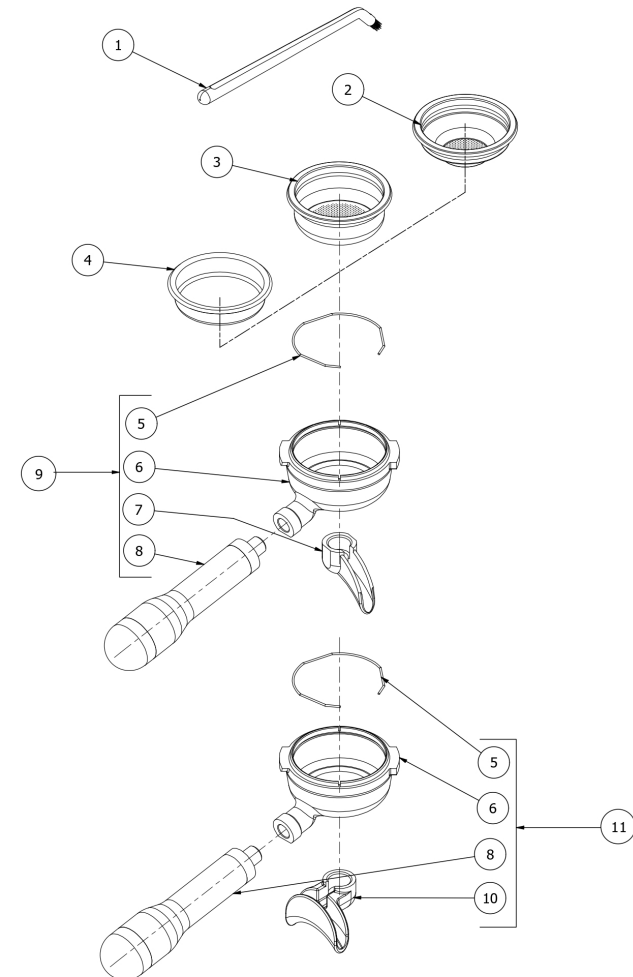

TABLE 13
VICTORIA 2-3 GR

POS	CODE	DESCRIPTION
1	7990603	CLEANING BRUSH FOR COFFEE MACHINE
2	5471031.01	FILTER 1 CUP 10 GRAMS
3	5471035	FILTER 2 CUPS 20 GRAMS
4	5471038	BLIND FILTER AISI304
5	5471527	FILTER-HOLDER SPRING D1.2 AISI 302
6	5286016TW	FILTER-HOLDER TILTED HANDLE BZ
7	7305006TW	SPOUT 1 WAY S/PB+PWP
8	7371525	WOODEN HANDLE+STAINLESS STEEL
9	5965643.01R	ASSY FILTER-HOLDER BZ 1TZ 80°
10	7305007TW	SPOUT 2 WAYS WITHOUT PB+PWP
11	5965644.01R	ASSY FILTER-HOLDER BZ 2TZ VICTORIA

TABLE 13
VICTORIA 2-3 GR