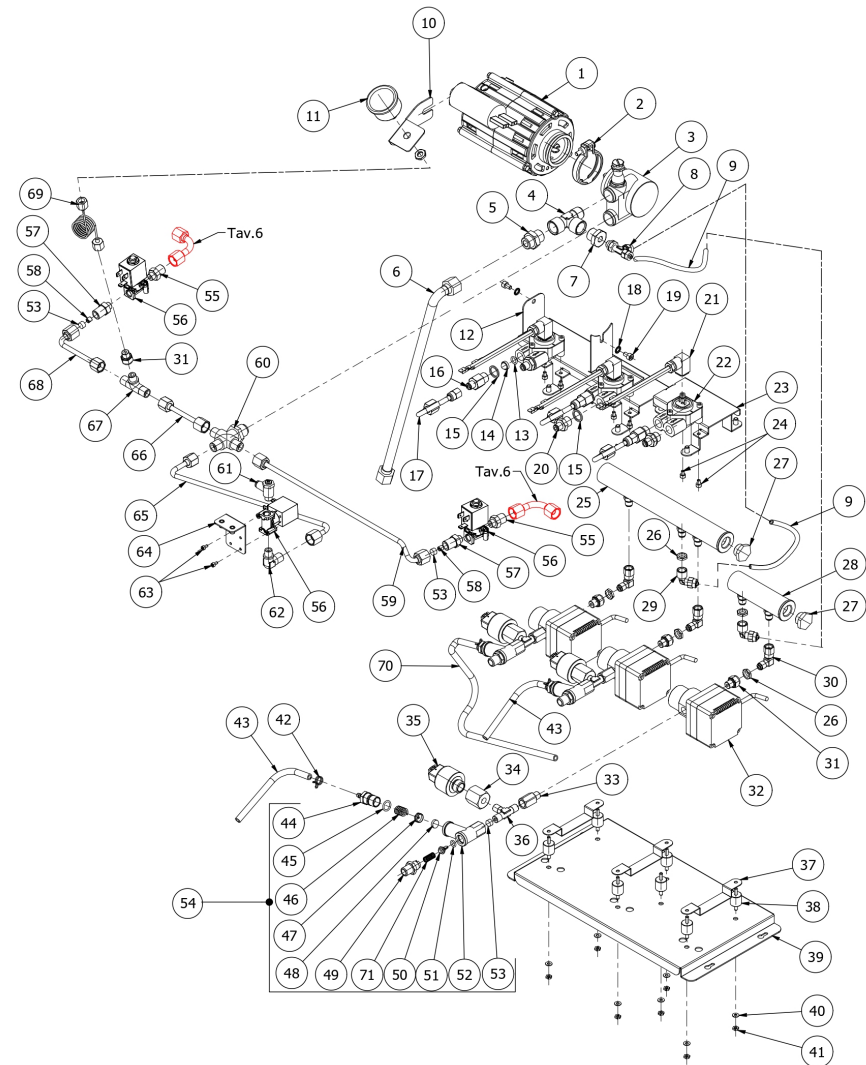

BEZZERA

VICTORIA

TABLE 10
VICTORIA 3 GR

TABLE 10
VICTORIA 3 GR

POS	CODE	DESCRIPTION
31	7304517	FITTING SERTO 1/8
32	7730513.02	GEAR PUMP FG304X NEW MAG.W/CONN
33	5302085	FITTING 1/8"GFX1/8"GC
34	5225420AL	FITTING 3/8
35	7666009	PRESSURE SENSOR
36	7304543TR	FITTING TEE CONICAL 1/8
37	5058468LW	PUMP LOWER SUPPORT
38	7470604	VIBRATION-DAMPING
39	5018474LW	PUMPS SUPPORT BASE
40	5057012	WASHER 4X9X0.7 AISI304 2B
41	7812601	INOX NUT M4 UNI5588
42	7611516	CLAMP 10086
43	5194549	HOSE Ø 8x5 SILICONE L=350
44	5302077AL	FITTING PORT.M14X1 OTXTUBO6X4 OT57U
45	7496052	OR GASKET 114 VITON
46	5471539	CALIBRATED SPRING D.1,6
47	5224620AL	GASKET-HOLDER ES.12X6.8 OT57USA
48	5493042	GASKET D.11X3
49	5302017AL	FITTING M12 ES16 H26.5 OT57USA
50	5224615AL	GASKET-HOLDER SURP.VALVE OT57USA
51	7496018	OR GASKET 105
52	5283053TP	SURPRESSION VALVE BODY
53	5471019	FILTER D8,5X5 AISI304
54	5965212.01AL	ASSY OPV ADJUST. 9/12 BAR
55	5302014AL	FITTING M13X1/8
56	7702322.01	EV.2WAY OLAB 220/230V 25BAR SMALL
56	7702415.01	EV.2 WAY 240V 25BAR SMALL COIL
57	5225238AL	FITTING 1/8
58	5223003	JET M6 X 6 HOLE D0.8 OT
59	5162490LL	PUMP TUBE//LA VICT.3GR