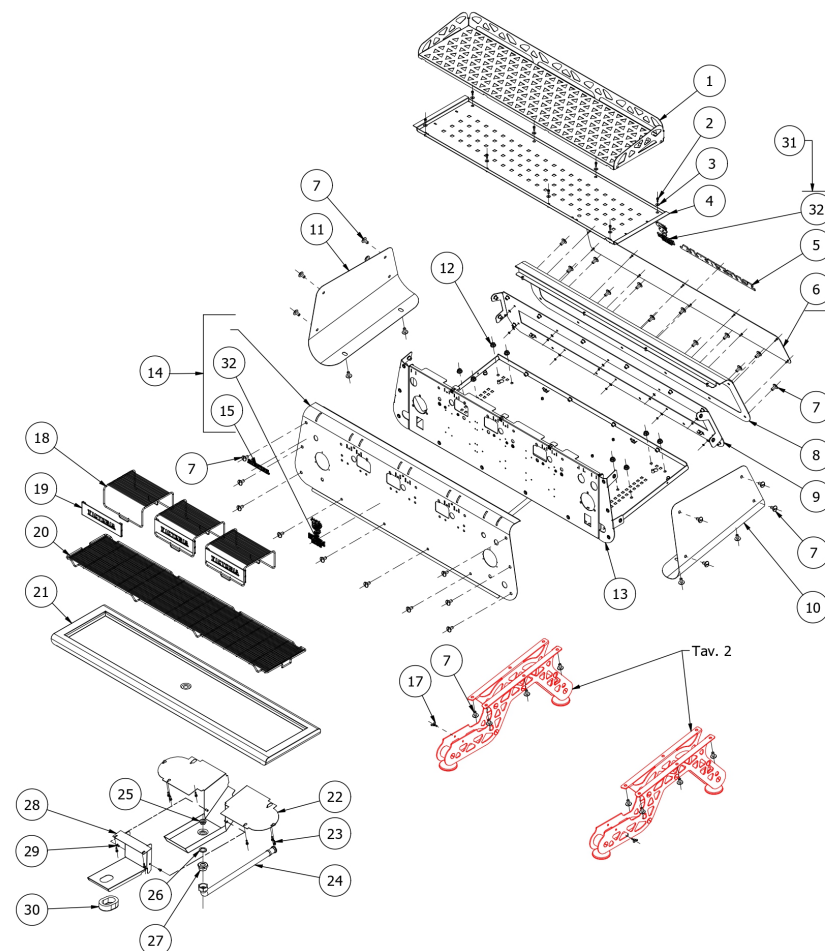

BEZZERA

VICTORIA

TABLE 1
VICTORIA 3 GR

POS	CODE	DESCRIPTION
21	5340540LL	3GR COMPLETE TRAY W/HOOK
22	5058705LS	DRAIN TRAY VICT.SALD.3GR
23	7816002	SCREW TCEI M4X12 UNI 5931 A2
24	7200521	FLEX INOX DN13 EPDM F¼ CUR90°CODOL¾
25	5225230NC	FITTING 3/8" G NICKEL
26	5492022	GASKET D25 X 17 X 2 ASBESTOS FREE
27	5265401	FITTING MF 3/4X3/8 AISI 303
28	5073037LW	DISCHARGE COVER
29	7819908	SCREW TTEI M4X8
30	5493061	TRAY GASKET IN BLACK SPONGE+PVC
31	5095255VNR	BACK MATT BLACK PANEL 3GR W/LOGO
31	5095255YCR	BACK MATT WHITE PANEL 3GR W/LOGO
31	5095255YVR	BACK MATT GREEN PANEL 2GR W/LOGO
31	5095255VTR	BACK GLOSS RED PANEL 3GR W/LOGO
32	5522517.01	BEZZERA+LOGO RED LABEL 1807C
32	5522520.01	BEZZERA LABEL + LOGO BLACK

BEZZERA

VICTORIA

TABLE 1
VICTORIA 3 GR