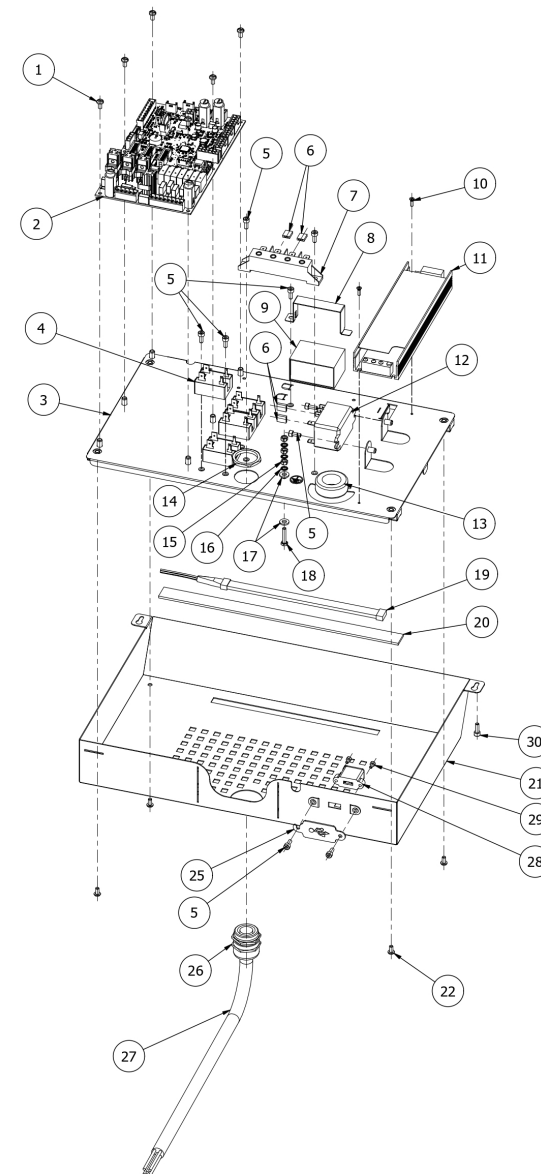

TABLE 12
VICTORIA 2 GR

POS	CODE	DESCRIPTION
1	7809813	SCREW TCI M4X8 DIN85
2	7665536R	SCHEDA VICTORIA 1.0 (R)
3	5055756LL	ELECTRIC PART PLATE W/COMPASSES
4	7635426	RELAIS SSR COMPACT
5	7816009	SCREW TCEI M4X10 UNI 5931A2
6	7611005	COPRIFASTON PRESS.1/8
7	7612514	WISE FV173 4 CONTACTS
8	5058489LW	ELECTRIC BOX BLOCK FILTER
9	7663010	THREE PHASE FILTER
10	7817803	SCREW TPS M3X10 UNI 7688 DIN 965 A2
11	7637211	POWER SUPPLY 200VA 24V UHP-200-24
12	7635422	RELAY 30A 220/240V
13	7663014	WIRED TOROID 3-124-358
14	7614009	NUT PG21
14	7614011	NUT PG29
15	7822603	NUT M4 OT
16	7814001	WASHER D4 DIN 6798A A2
17	5261801	WASHER D11
18	7826411	SCREW TE M4X20 UNI5739 OT
19	7663626.01	LED RGB 12V L = 200MM FEMALE
20	5370004	WHITE PLEX
21	5055758.01LL	ELECTRIC BOX VICT.2GR W/USB+WI/FI ®
22	7819908	SCREW TTEI M4X8
25	5055760	USB COVER ELECTRICAL BOX VICT.2GR
26	7614008	BLOCKCABLE PG21
26	7614010	BLOCKCABLE PG29
27	5968517	ASSY CABLE POWER SUPPLY 5X4-2.2MT
27	5968515	ASSY CABLE POWER SUPPLY BRAIDED 3X4-2.2MT
27	5968512	ASSY CABLE POWER SUPPLY 5X2.5
28	7663532	MALE/FEMALE USB EXTENSION 500MM

TABLE 12
VICTORIA 2 GR

TABLE 12
VICTORIA 2 GR

POS	CODE	DESCRIPTION
29	7816016	SCREW TCEI M3X6
30	7816002	SCREW TCEI M4X12 UNI 5931 A2

TABLE 12
VICTORIA 2 GR

TABLE 13
VICTORIA 2-3 GR

POS	CODE	DESCRIPTION
1	7990603	CLEANING BRUSH FOR COFFEE MACHINE
2	5471031.01	FILTER 1 CUP 10 GRAMS
3	5471035	FILTER 2 CUPS 20 GRAMS
4	5471038	BLIND FILTER AISI304
5	5471527	FILTER-HOLDER SPRING D1.2 AISI 302
6	5286016TW	FILTER-HOLDER TILTED HANDLE BZ
7	7305006TW	SPOUT 1 WAY S/PB+PWP
8	7371525	WOODEN HANDLE+STAINLESS STEEL
9	5965643.01R	ASSY FILTER-HOLDER BZ 1TZ 80°
10	7305007TW	SPOUT 2 WAYS WITHOUT PB+PWP
11	5965644.01R	ASSY FILTER-HOLDER BZ 2TZ VICTORIA