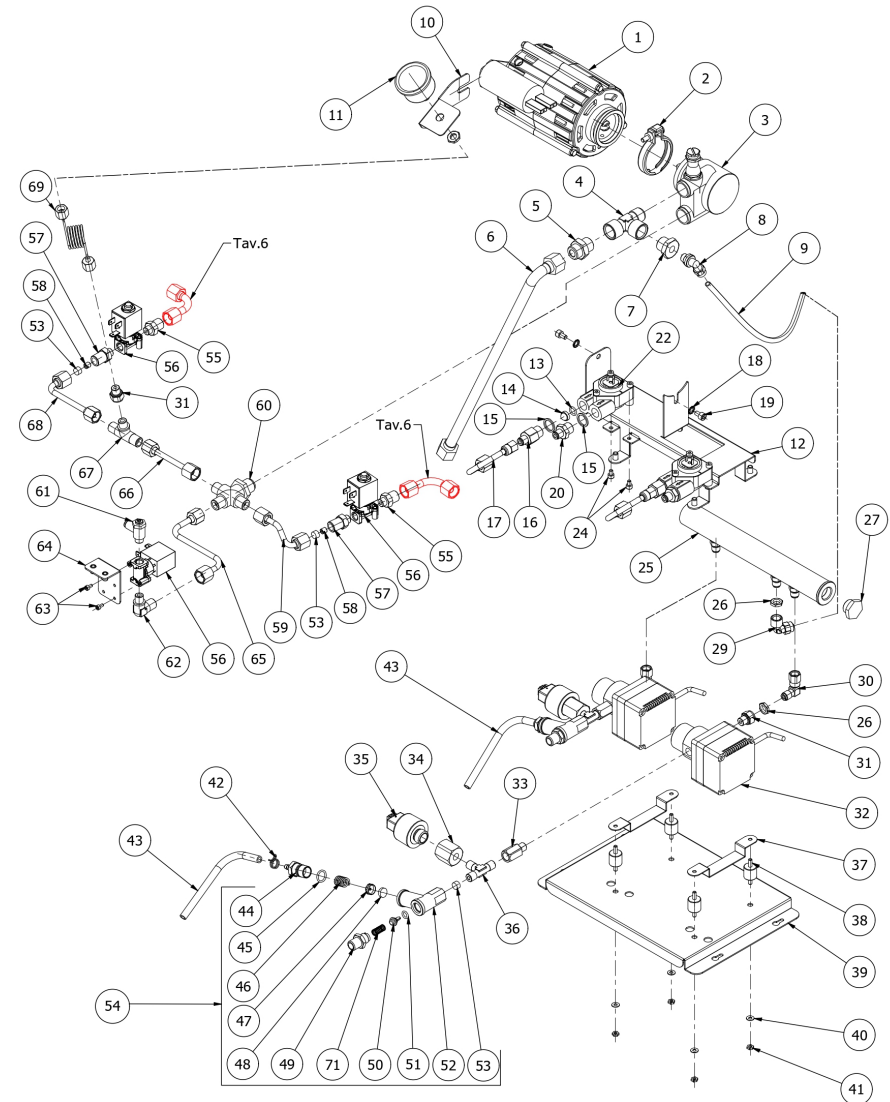

TABLE 10
VICTORIA 2 GR

TABLE 10
VICTORIA 2 GR

POS	CODE	DESCRIPTION
34	5225420AL	FITTING 3/8
35	7666009	PRESSURE SENSOR
36	7304543TR	FITTING TEE CONICAL 1/8
37	5058468LW	PUMP LOWER SUPPORT
38	7470604	VIBRATION-DAMPING
39	5018473LW	PUMPS SUPPORT BASE
40	5057012	WASHER 4X9X0.7 AISI304 2B
41	7812601	INOX NUT M4 UNI5588
42	7611516	CLAMP 10086
43	5194549	HOSE Ø 8x5 SILICONE L=350
44	5302077AL	FITTING PORT.M14X1 OTXTUBO6X4 OT57U
45	7496052	OR GASKET 114 VITON
46	5471539	CALIBRATED SPRING D.1.6
47	5224620AL	GASKET-HOLDER ES.12X6.8 OT57USA
48	5493042	GASKET D.11X3
49	5302017AL	FITTING M12 ES16 H26.5 OT57USA
50	5224615AL	GASKET-HOLDER SURP.VALVE OT57USA
51	7496018	OR GASKET 105
52	5283053TP	SURPRESSION VALVE BODY
53	5471019	FILTER D8,5X5 AISI304
54	5965212.01AL	ASSY OPV ADJUST. 9/12 BAR
55	5302014AL	FITTING M13X1/8
56	7702415.01	EV.2 WAY 240V 25BAR SMALL COIL
56	7702322.01	EV.2WAY OLAB 220/230V 25BAR SMALL
57	5225238AL	FITTING 1/8
58	5223003	JET M6 X 6 HOLE D0.8 OT
59	5162466LL	PUMP TUBE/LA 2
60	5301001.01AL	FITTING M13X3/8"
61	7402403	REGULATOR WATER
62	5301504AL	ELBOW FITTING M12X1/8

TABLE 10
VICTORIA 2 GR

TABLE 11
VICTORIA 2-3 GR

POS	CODE	DESCRIPTION
1	7434033	MANUAL TERMOSTAT
2	7633349	LEVER SWITCH W/LED SCI R13-404AL
3	7633350	COVER SWITCH VICT.RED SCI R17-10B
4	7819912	SCREW M4X6
5	7816418	SCREW TE M6X25 UNI5739 A2
6	7814005	WASHER D6
7	7821403	NUT M6 UNI 5587 OT
8	7633354SG	SWITCH 230V ON/OFF