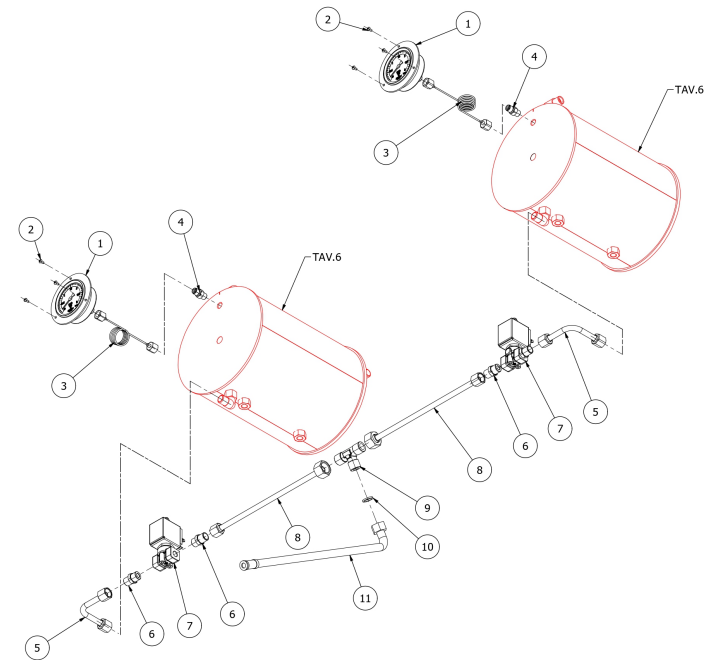

TABLE 8
VICTORIA 2 GR

TABLE 8
VICTORIA 3 GR

POS	CODE	DESCRIPTION
1	7432529.01	PRESSURE GAUGE D63 3BAR WITHOUT
2	7819910	SCREW TBEI M3X6 ISO 7380 A2
3	7400912	SERVICE BOILER CAPILLARY
4	7304502TR	STRAIGHT FITTING 1/8
5	5163388LL	TUBE BOILER/DRAIN SOLENOID
6	5302019AL	FITTING M13X1/4
7	7702325	EV.2 VIE ODE 24V D4.5MM
8	5163394LL	TUBE EV. DRAIN/DRAIN.3GR
9	5300518TR	FITTING TEE 3/8 RUVECO
10	7493024	GASKET D14,5
11	7200520	FLEX INOX DN8 SIL.F3/8

TABLE 8
VICTORIA 3 GR

BEZZERA

VICTORIA

TABLE 9
VICTORIA 2-3 GR

POS	CODE	DESCRIPTION
2	7496095	OR GASKET 6X1.2 EPDM70
3	7496096	GASKET OR. RED SILICONE
4	7305022R	TERMINAL STEAM 4 HOLE Ø1,2
5	5494021	NUT GASKET PTFE H=1,5
6	5966573.02	STEAM PIPE RIGHT
7	5190501	CUP FOR FITTING PTFE/GLASS
8	5471532.01	SPRING FOR ARTICULATION
9	5265206MP	TAP FITTING-NUT
10	5966572.02	STEAM PIPE LEFT
12	5471037	ACETALIC AIR FILTER
13	5493003	GASKET D20.5X15 H1.5 NBR 70SH
14	5226601TW	WATER HOSE TERMINAL
15	5266612	TROMBONCINO WATER PIPE AISI303
16	7496084	GASKET OR D6,4X1,9 NBR70
17	5966574	WATER PIPE
18	5301526TR	ELBOW FITTING M13X3/8
19	5224603AL	GASKET HOLDER D12X12 OT57USA
20	5496042	GASKET D11X4X4 EPT 70
21	5283058AL	TAP BODY 3/8
22	5494004	GASKET D12 X 6 PTFE GRAPHITIZED
23	5261801	WASHER D11
24	5471513	SPRING D8 H17 AISI302
25	5260205DL	SHAFT D12X60,5 AISI303
26	5220612	STEAM TAP BUSH
27	5221826	NUT 3/8
28	5963232.01	STEAM CONTROL LEVER ASSEMBLY WITHOUT TAP
29	5960523.01	ASSY LEFT STEAM LEVER VICTORIA 3GR
30	7809906DL	SCREWS POELIER M8X16 A2 AISI304
31	7372005	WOODEN KNOBS + INOX
32	7815005	FLAT WASHER D4.5X12 A2 AISI304