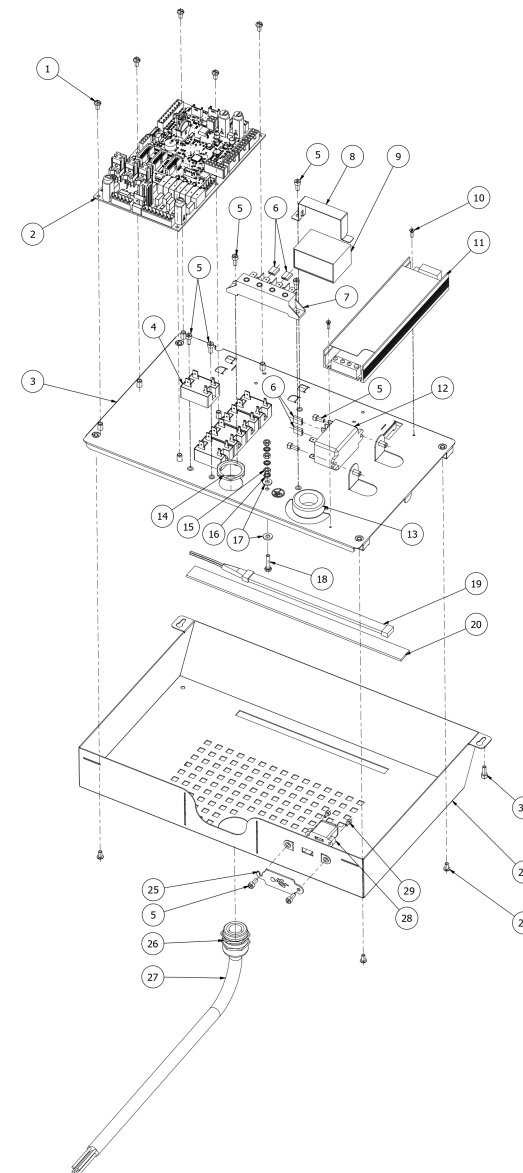

TABLE 12
VICTORIA 2 GR

POS	CODE	DESCRIPTION
1	7809813	SCREW TCI M4X8 DIN85
2	7665536R	SCHEDA VICTORIA 1.0 (R)
3	5055756LL	ELECTRIC PART PLATE W/COMPASSES
4	7635426	RELAIS SSR COMPACT
5	7816009	SCREW TCEI M4X10 UNI 5931A2
6	7611005	COPRIFASTON PRESS.1/8
7	7612514	WISE FV173 4 CONTACTS
8	5058489LW	ELECTRIC BOX BLOCK FILTER
9	7663010	THREE PHASE FILTER
10	7817803	SCREW TPS M3X10 UNI 7688 DIN 965 A2
11	7637211	POWER SUPPLY 200VA 24V UHP-200-24
12	7635422	RELAY 30A 220/240V
13	7663014	WIRED TOROID 3-124-358
14	7614009	NUT PG21
14	7614011	NUT PG29
15	7822603	NUT M4 OT
16	7814001	WASHER D4 DIN 6798A A2
17	5261801	WASHER D11
18	7826411	SCREW TE M4X20 UNI5739 OT
19	7663626.01	LED RGB 12V L = 200MM FEMALE
20	5370004	WHITE PLEX
21	5055758.01LL	ELECTRIC BOX VICT.2GR W/USB+WI/FI ®
22	7819908	SCREW TTEI M4X8
25	5055760	USB COVER ELECTRICAL BOX VICT.2GR
26	7614008	BLOCKCABLE PG21
26	7614010	BLOCKCABLE PG29
27	5968517	ASSY CABLE POWER SUPPLY 5X4-2.2MT
27	5968515	ASSY CABLE POWER SUPPLY BRAIDED 3X4-2.2MT
27	5968512	ASSY CABLE POWER SUPPLY 5X2.5
28	7663532	MALE/FEMALE USB EXTENSION 500MM