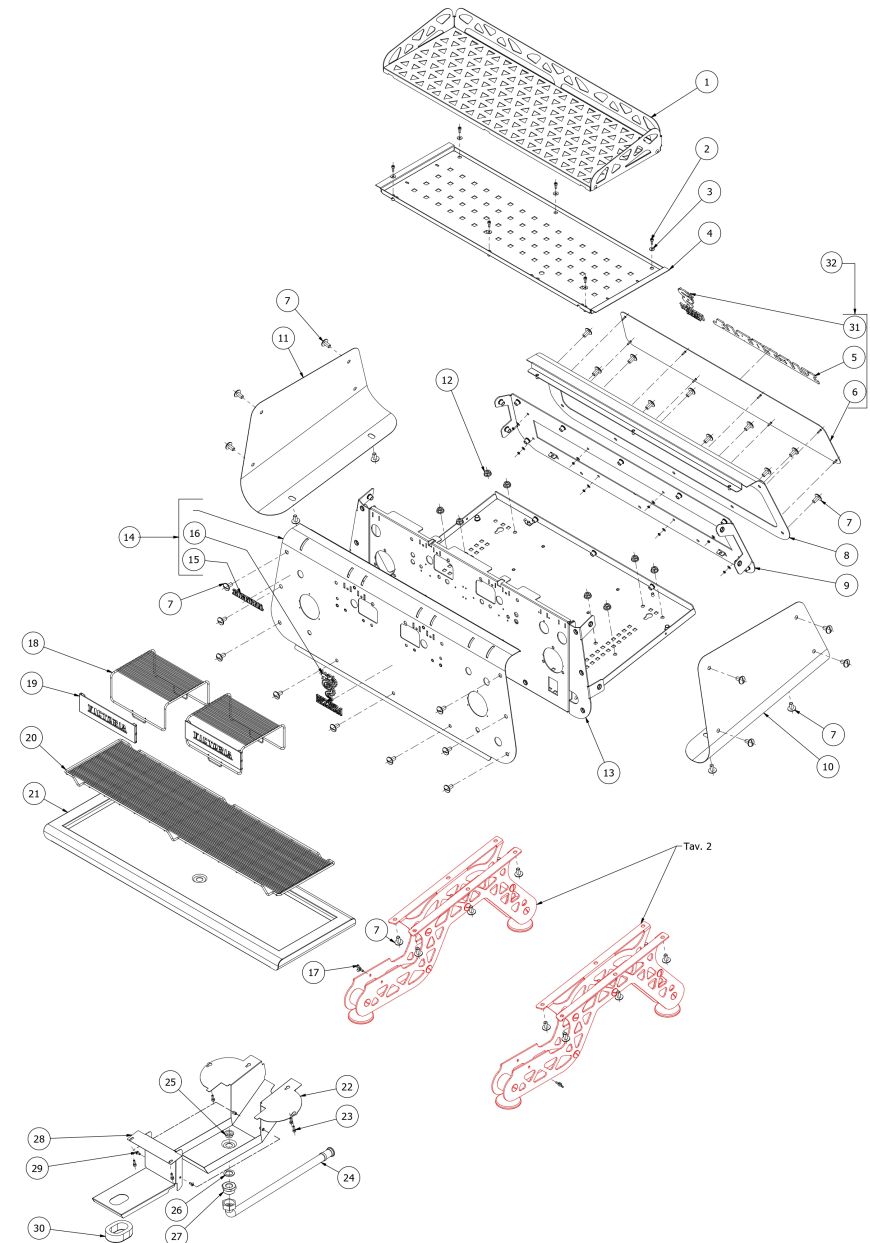

BEZZERA

VICTORIA

TABLE 1
VICTORIA 2 GR

POS	CODE	DESCRIPTION
1	5094590LL	CUPWARMER GRID W/PROFILE
2	7816009	SCREW TCEI M4X10 UNI 5931A2
3	7815005	FLAT WASHER D4.5X12 A2 AISI304
4	5056355LW	CUPWARMER
5	5522519	VICTORIA PLATE 350mm BLACK
5	5522516	VICTORIA PLATE 350MM RED 1807C
6	5095254YV	GREEN BACK PANEL WITHOUT LABEL
6	5095254YC	WHITE BACK PANEL WITHOUT LABEL
6	5095254VT	RED BACK PANEL WITHOUT LABEL
6	5095254VN	BLACK BACK PANEL WITHOUT LABEL
7	7809906DL	SCREWS POELIER M8X16 A2 AISI304
8	5091730LL	REAR BODYWORK W/COMPASSES
9	5059201LL	REAR FRAME W/COMPASSES
10	5093623YV	MATT GREEN RIGHT SIDE VICTORIA
10	5093623YC	MATT PEARL WHITE RIGHT SIDE PANEL
10	5093623VN	MATT BLACK RIGHT SIDE PANEL
10	5093623VT	GLOSS RED RIGHT SIDE PANEL
11	5093622YV	MATT GREEN LEFT SIDE VICTORIA
11	5093622YC	MATT PEARL WHITE LEFT SIDE PANEL
11	5093622VN	MATT BLACK LEFT SIDE PANEL
11	5093622VT	GLOSS RED LEFT SIDE PANEL
12	7812703	NUT M8 DIN6923 INOX A2
13	5964719.01R	ASSY FRAME VICT.2GR (R)
14	5094910.01LL	FRONTAL WORK VICTORIA 2GR
15	5522515	VICTORIA PLATE 100MM RED 1807C
16	5522517.01	BEZZERA+LOGO RED LABEL 1807C
17	7819924	SCREWS M4X10 DIN 316 A2
18	5261002	CUPS GRID
19	5096041.01LW	PLATE VICTORIA CUPS GRID
20	5261001	DRAIN GRID

BEZZERA

VICTORIA

TABLE 1
VICTORIA 2 GR