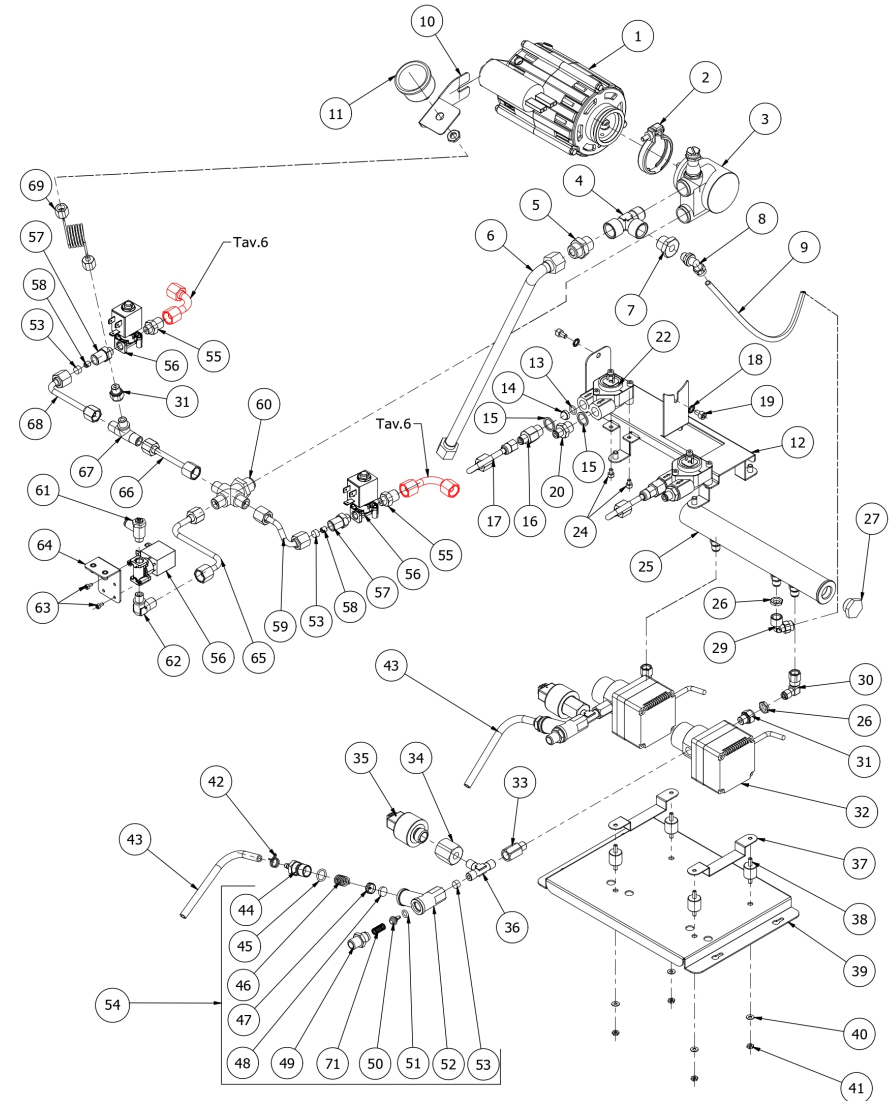

TABLE 10
VICTORIA 2 GR

TABLE 10
VICTORIA 2 GR

POS	CODE	DESCRIPTION
34	5225420AL	FITTING 3/8
35	7666009	PRESSURE SENSOR
36	7304543TR	FITTING TEE CONICAL 1/8
37	5058468LW	PUMP LOWER SUPPORT
38	7470604	VIBRATION-DAMPING
39	5018473LW	PUMPS SUPPORT BASE
40	5057012	WASHER 4X9X0.7 AISI304 2B
41	7812601	INOX NUT M4 UNI5588
42	7611516	CLAMP 10086
43	5194549	HOSE Ø 8x5 SILICONE L=350
44	5302077AL	FITTING PORT.M14X1 OTXTUBO6X4 OT57U
45	7496052	OR GASKET 114 VITON
46	5471539	CALIBRATED SPRING D.1.6
47	5224620AL	GASKET-HOLDER ES.12X6.8 OT57USA
48	5493042	GASKET D.11X3
49	5302017AL	FITTING M12 ES16 H26.5 OT57USA
50	5224615AL	GASKET-HOLDER SURP.VALVE OT57USA
51	7496018	OR GASKET 105
52	5283053TP	SURPRESSION VALVE BODY
53	5471019	FILTER D8,5X5 AISI304
54	5965212.01AL	ASSY OPV ADJUST. 9/12 BAR
55	5302014AL	FITTING M13X1/8
56	7702415.01	EV.2 WAY 240V 25BAR SMALL COIL
56	7702322.01	EV.2WAY OLAB 220/230V 25BAR SMALL
57	5225238AL	FITTING 1/8
58	5223003	JET M6 X 6 HOLE D0.8 OT
59	5162466LL	PUMP TUBE/LA 2
60	5301001.01AL	FITTING M13X3/8"
61	7402403	REGULATOR WATER
62	5301504AL	ELBOW FITTING M12X1/8