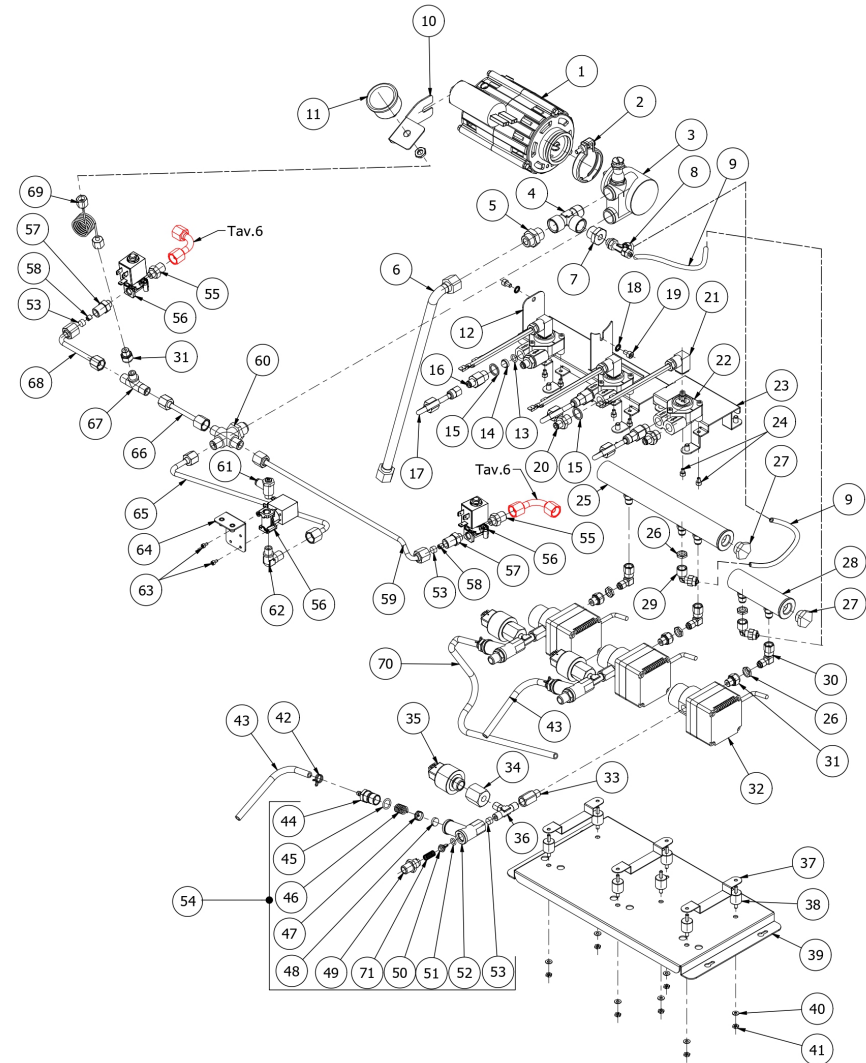

TABLE 10
VICTORIA 3 GR

TABLE 10
VICTORIA 3 GR

POS	CODE	DESCRIPTION
60	5301001.01AL	FITTING M13X3/8"
61	7402403	REGULATOR WATER
62	5301504AL	ELBOW FITTING M12X1/8
63	7816016	SCREW TCEI M3X6
64	5057865LL	SQUAD SUPPORT MIXER W/COMPASSES
65	5162493LL	PUMP TUBE/EV WATER VICT.3GR
66	5162465LL	PUMP TUBE/MANOMETER
67	5300513TR	UNION
68	5162468LL	MANOMETER TUBE/LA 1
69	7400913	CAPILLARY PUMP
70	5194551	HOSE Ø 8x5 SILICONE L=450 1GR
71	5471505	CALIBRATED SPRING D0.45 H22 AISI302

TABLE 10
VICTORIA 3 GR

TABLE 10
VICTORIA 2 GR

POS	CODE	DESCRIPTION
1	7742404.03	ELECTRIC MOTOR 220/240V 6MF 50/60HZ
2	7611508	PUMP CLAMP
3	7730509	ROTARY PUMP 50-70L/H+BAND+JOINT
4	7304530TR	T FITTING 3/8"G FFM RUVECO
5	5302011AL	FITTING 3/8
6	7200504.02	FLEX INOX 3/8
7	5302057AL	FITTING 1/8
8	7304536TR	UNION ELBOW D6 1/8"G RUVECO
9	5194649	TUBE PTFE 6X300
10	5037861LW	MANOMETER SUPPORT
11	7432523.02	PRESSURE GAUGE D40 16BAR TRICOLOUR
12	5058482LL	PUMPS SUPPORT W/COMPASSES
13	7496024	OR 2031
14	5471041	NET FILTER D11 H7 AISI304
15	5130501	COPPER WASHER 13.5X18X1,5
16	5302089AL	FITTING 1/4
17	5162472LL	OVERPRESSURE TUBE/VOLUM.COUNTER
18	7814002	NOTCHED WASHER D4
19	7816027	SCREW TCEI M5X8 UNI5931 A2
20	5302088AL	FITTING 1/4
22	7431001.01	VOLUMETRIC COUNTER+AUTOMATIC LED
24	7816017	SCREW TCEI M4X6
25	5329025.01BL	SILENCER 2/3GR ARCADIA DISPLAY
26	5221844	NUT 1/8
27	5226403AL	PLUG 3/8
29	7303010TT	ELBOW FITTING F1/8
30	5973053	ASSEMBLY BANJO UNION
31	7304517	FITTING SERTO 1/8
32	7730513.02	GEAR PUMP FG304X NEW MAG.W/CONN
33	5302085	FITTING 1/8"GFX1/8"GC